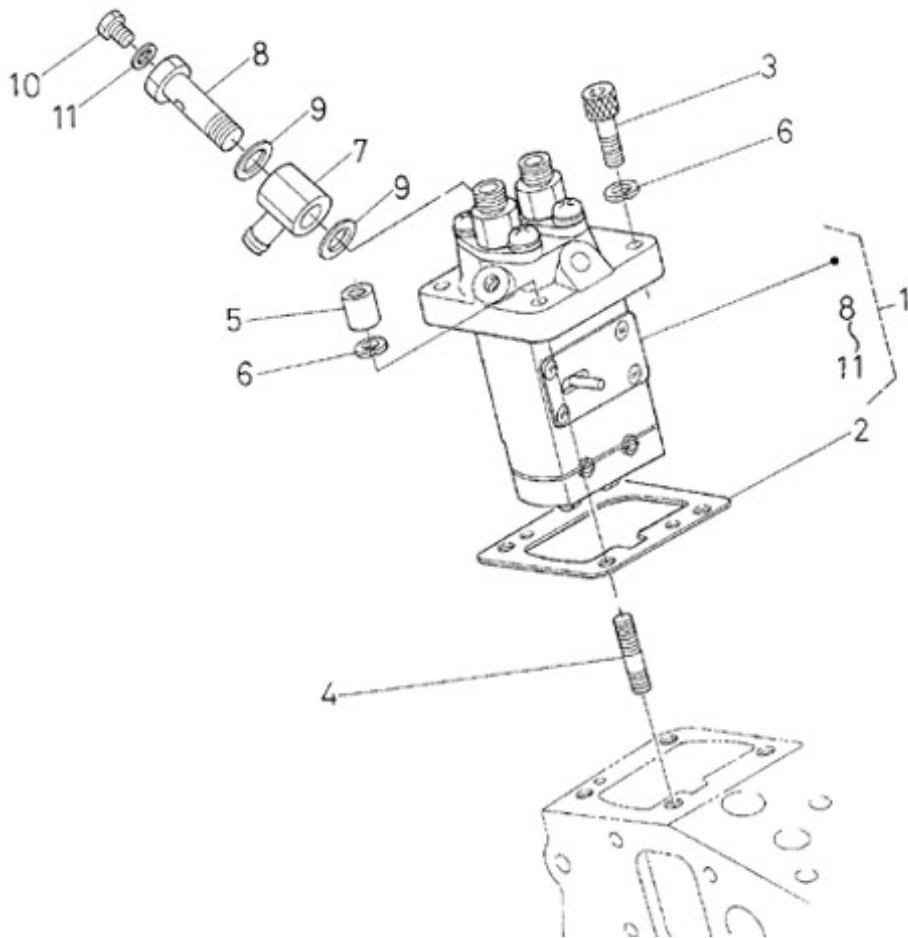

N2.14 STANDARD ENGINE / INJECTION AND FEED PUMPS

Part number	Item	Désignation article	Quantity
970307597	1	ASSY PUMP,INJECTION	1
970315050	2	SHIM,INJECTION PUMP 0,350mm	1
970307598	2	SHIM,INJ.PUMP 0.25	1
970315049	2	SHIM,INJECTION PUMP 0,175mm	1
970142121	2	SHIM,INJECTION PUMP 2. 40	1
970313877	2	SHIM,INJECTION PUMP 0.30mm	1
970142138	3	BOLT,SOCK M 6X 20	3
970142139	4	STUD,INJ.PUMP	1
970142140	5	NUT,CAP	1
970310417	6	WASHER,SPRING	4
970307599	7	JOINT,EYE	1
970307609	8	SCREW,FOLLOW	1
970307610	9	GASKET,COPPER	2
970307611	10	SCREW	1
970307612	11	GASKET	1