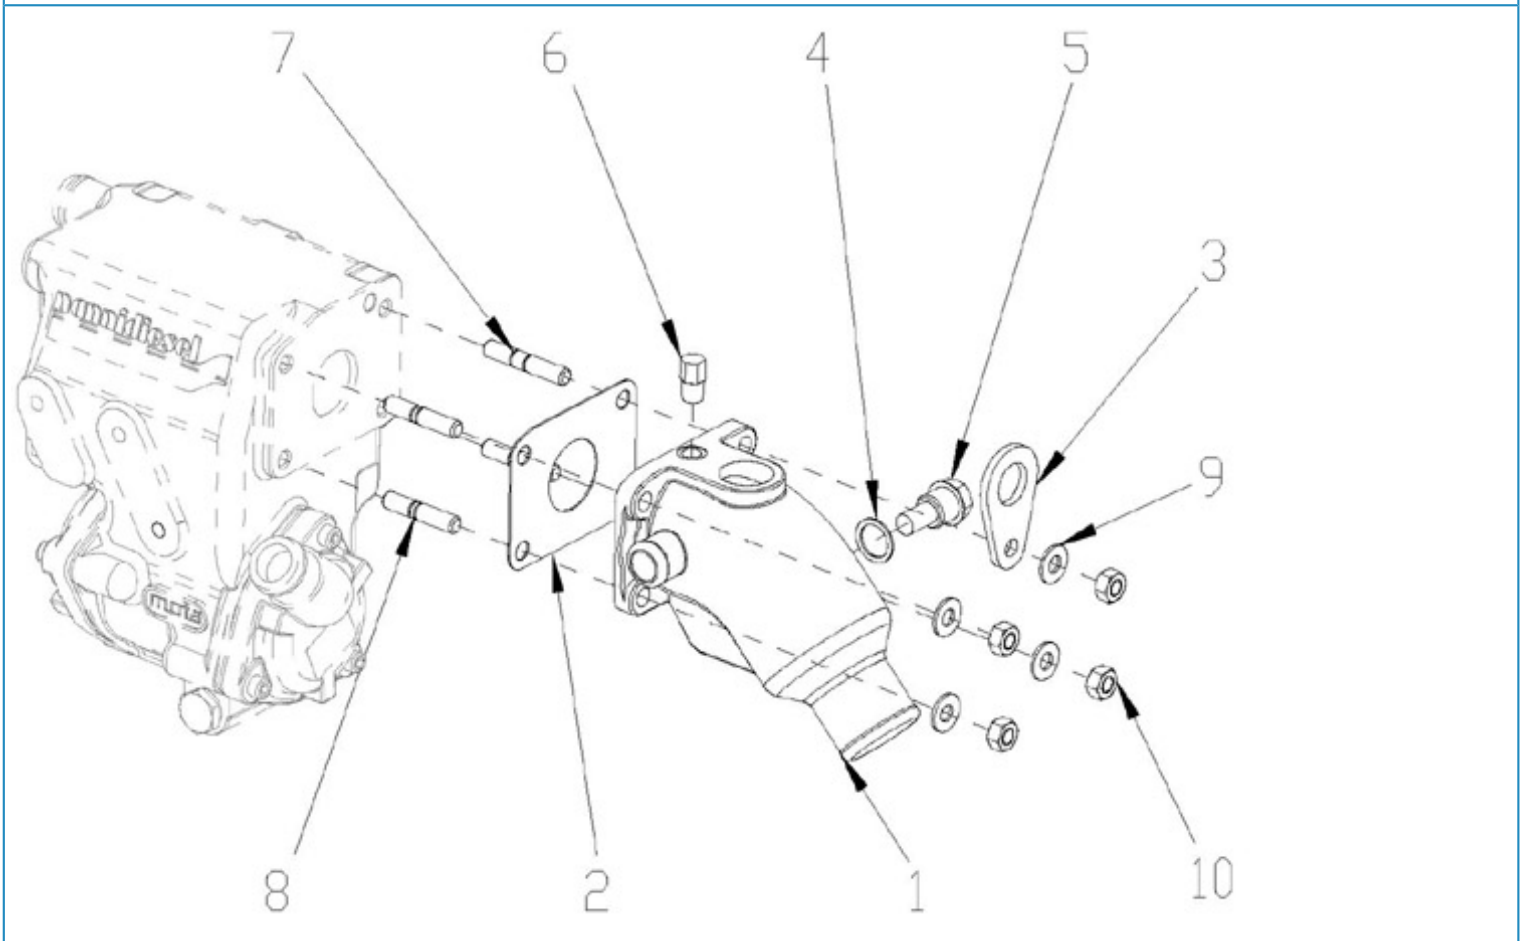

N2.14 STANDARD ENGINE / EXHAUST ELBOW

Part number	Item	Désignation article	Quantity
970307024APR	1	ENS.COUDE ECHAPP.DIA 40MM 2.4	1
970307015	2	GASKET	1
970140901	3	HOOK, ENGINE 2.40	1
970300199	4	GASKET,RING D16	1
970494635	5	ANODE,ZINC CPL M16X1,5	1
970307265	6	PLUG,HEX 1/8	1
39020308	7	STUD BOLT	2
970300080	8	STUD,M 8X 25	2
970119139	9	WASHER,CORRUGATED D8	4
970300079	10	NUT,M 8 SPECIAL	4