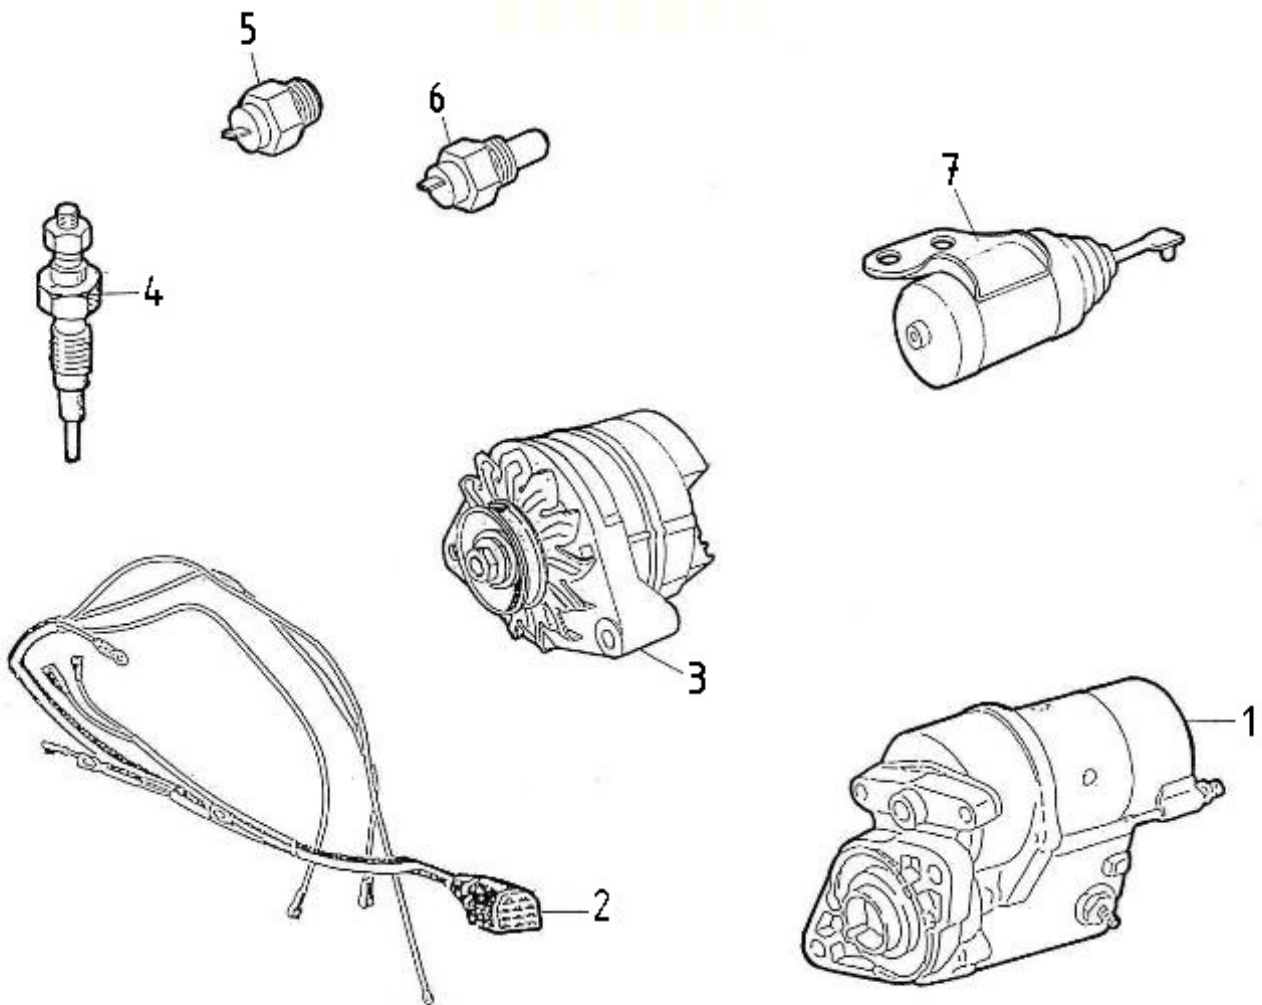

N2.14 STANDARD ENGINE / ELECTRICAL EQUIPMENTS

Part number	Item	Désignation article	Quantity
970307577	1	ASSY STARTER	1
674485	2	WIRING	1
48201149	3	ALTERNATOR 12V-70A	1
970307591	4	GLOW PLUG	1
970851700	5	SWITCH,OIL	1
970304054	6	TEMPERATURE SWITCH 1/8 1P 97	1
970307669	7	SOLENOID,STOP	1