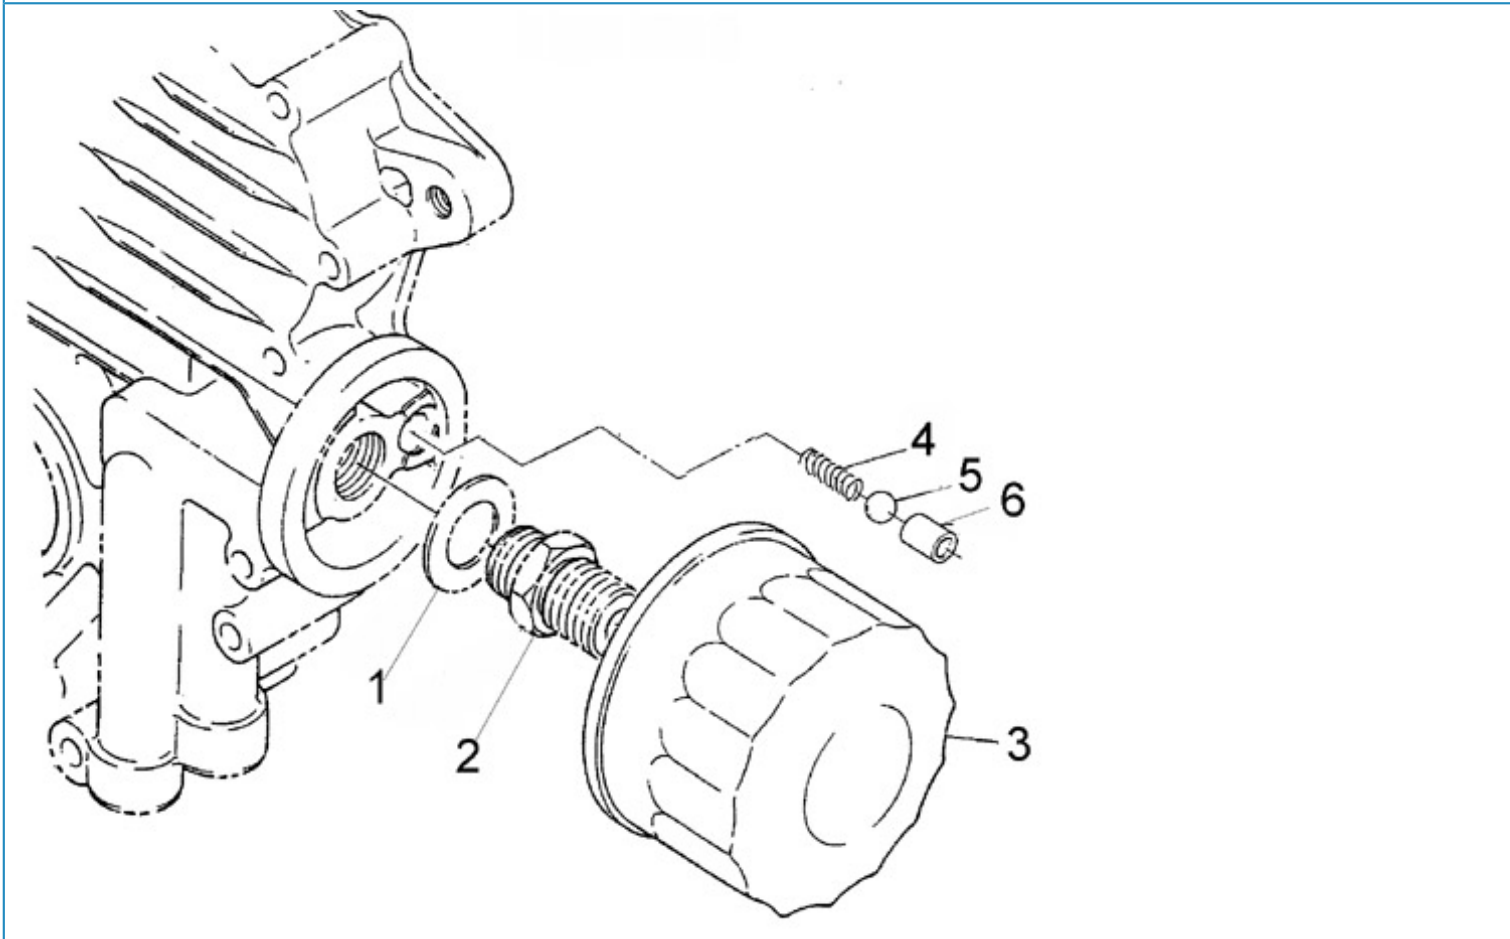

N2.14 STANDARD ENGINE / OIL FILTER

Part number	Item	Désignation article	Quantity
970140211	1	WASHER, PLAIN	1
970302728	2	NIPPLE	1
970302697	3	FILTER,ELEMENT OIL 6.280	1
970140216	4	SPRING	1
970140218	5	BEARING, BALL	1
970140217	6	SEAT	1