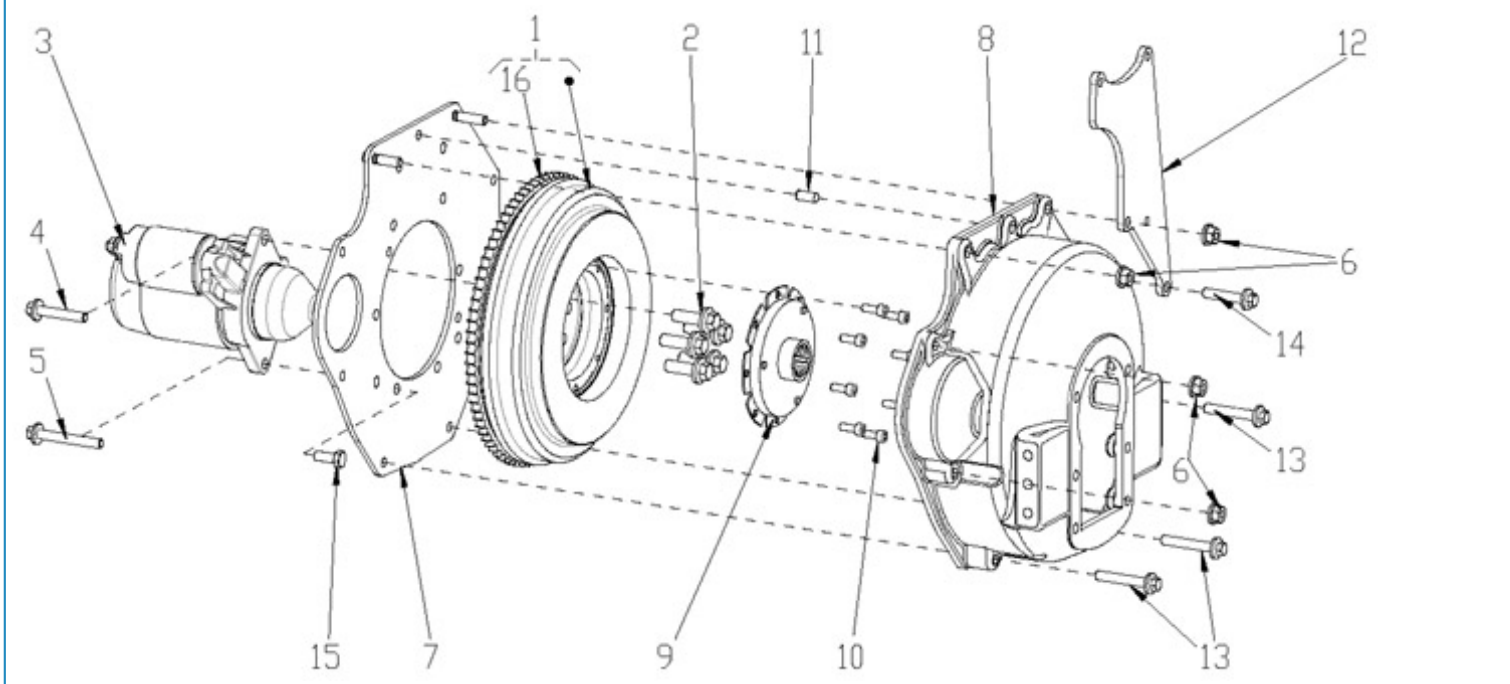

N2.14 STANDARD ENGINE / GEAR BOX FLANGE

Part number	Item	Désignation article	Quantity
970313314	1	FLYWHEEL	1
970313309	2	BOLT	5
970313516	3	ASSY STARTER	1
39160926	4	BOLT	4
39160925	5	BOLT	1
39460916	6	NUT	4
970313515	7	PLATE, REAR END	1
95200257	8	HOUSING	1
970776050	9	DAMPERPLATE, 121 DIN	1
970119147	10	BOLT, SOCK M 6X12	8
970304063	11	PIN	1
95310774	12	BRACKET	1
39160642	13	BOLT	3
39160639	14	BOLT	1