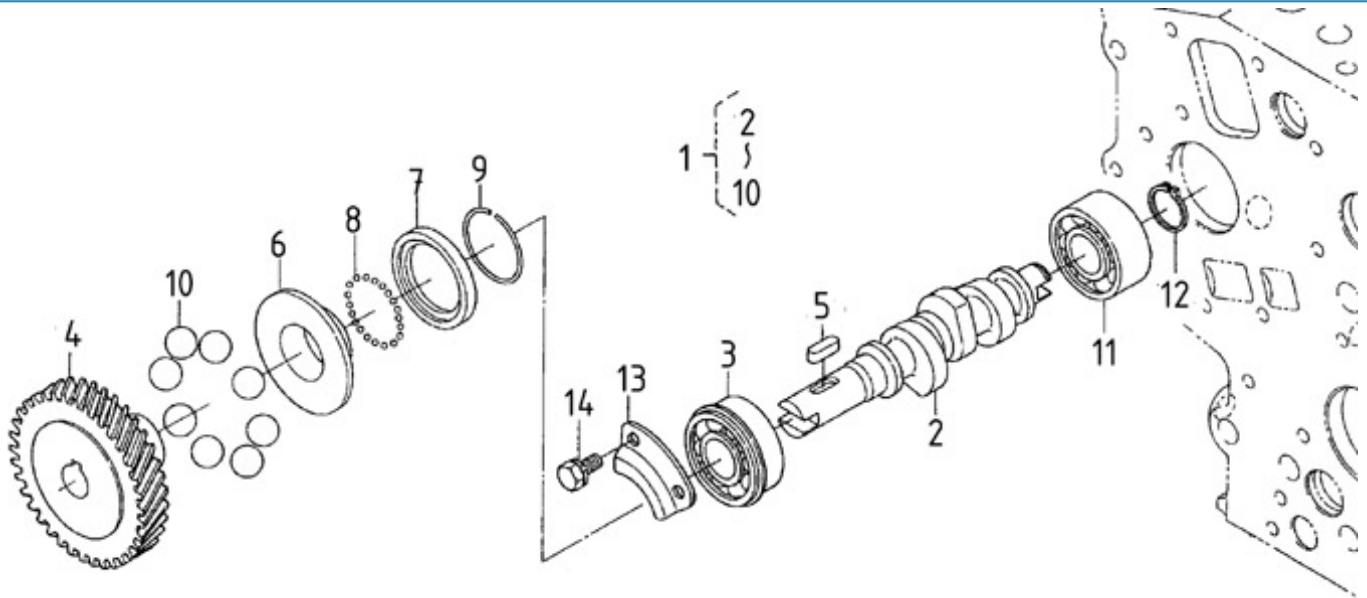

N2.14 STANDARD ENGINE / CAMSHAFT INJECTION PUMP

Part number	Item	Désignation article	Quantity
970313886	1	ASSY CAMSHAFT,FUEL	1
970142123	2	CAMSHAFT,FUEL 2. 40	1
970142124	3	BEARING,CASE	1
970307602	4	GEAR,INJECTION PUMP	1
970491106	5	KEY,FEATHER	1
970142127	6	SLEEVE	1
970142129	7	COVER,BEARING 2. 40HE	1
970142130	8	BEARING,BALL CAMSHAFT 2.40HE	32
970492128	9	CIR-CLIP,GOVERNOR SLEEVE	1
970492132	10	BEARING,BALL GOVERNOR	8
970313429	11	BEARING,BALL	1
970142133	12	CIR-CLIP,EXTERNAL	1
970142136	13	STOPPER,FUEL CAMSHAFT 2.40	1
970140123	14	BOLT ,M 6X12	2