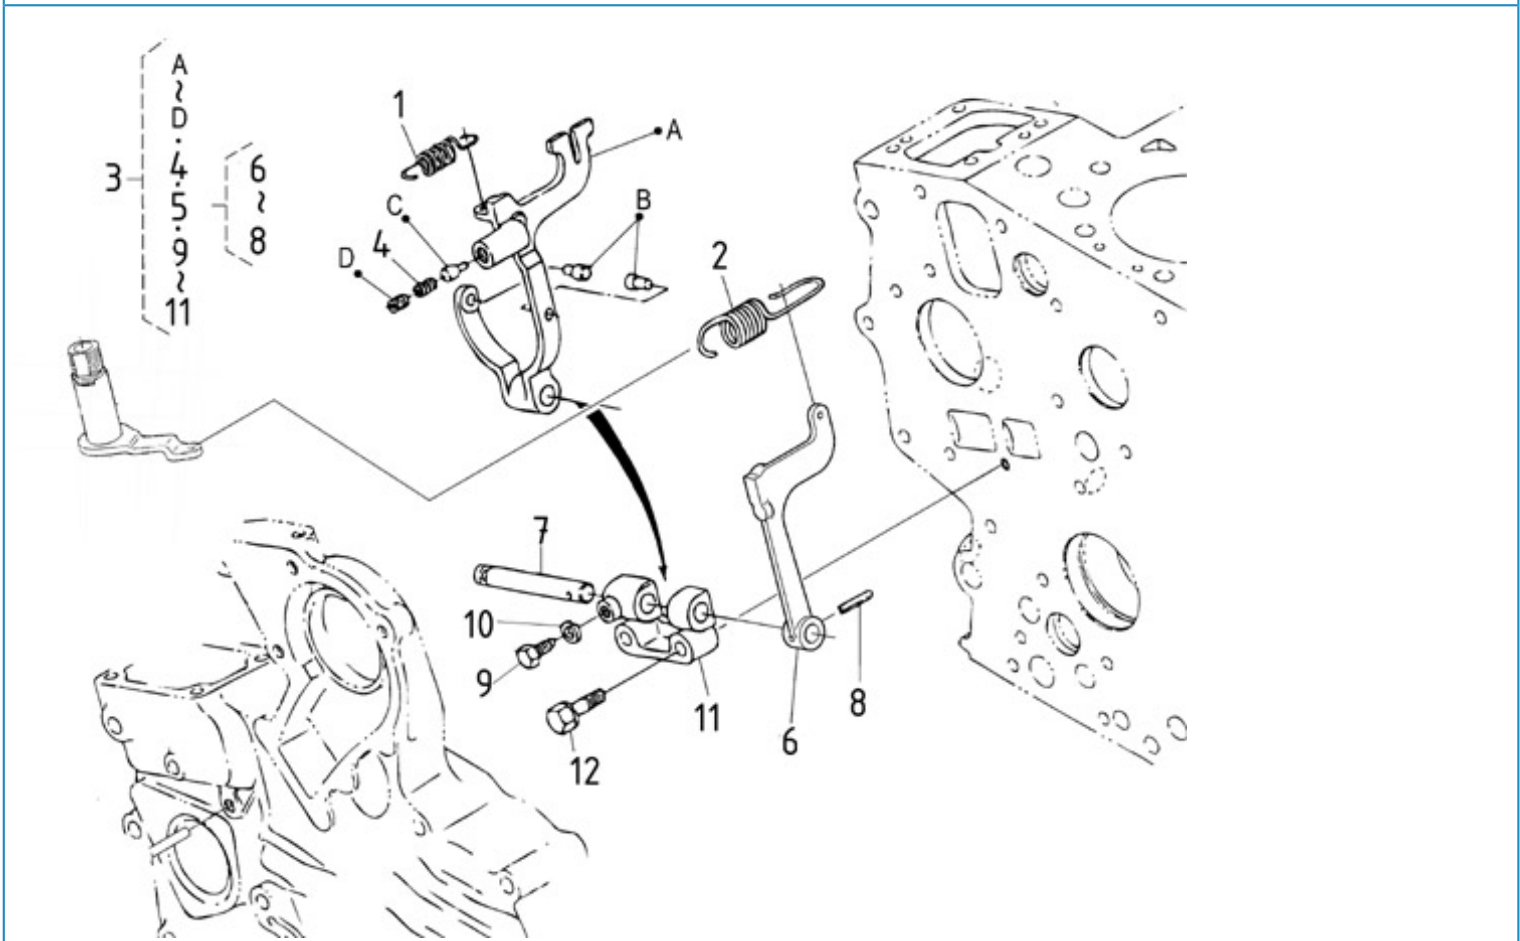

N2.14 STANDARD ENGINE / SPEED REGULATOR

Part number	Item	Désignation article	Quantity
970311165	1	SPRING	1
970313906	2	SPRING,GOVERNOR	1
970313382	3	LEVER	1
970313381	4	SPRING	1
970141318	5	LEVER, GOVERNOR FORK 2 CPL 2.4	1
970314157	6	LEVER, GOVERNOR FORK	1
970141319	7	SHAFT, GOVERNOR	1
970141320	8	PIN, LEVER GOVERNOR	1
970491322	9	BOLT	1
970300318	10	WASHER,SPRING D 5	1
970141325	12	BOLT, M6X35	2