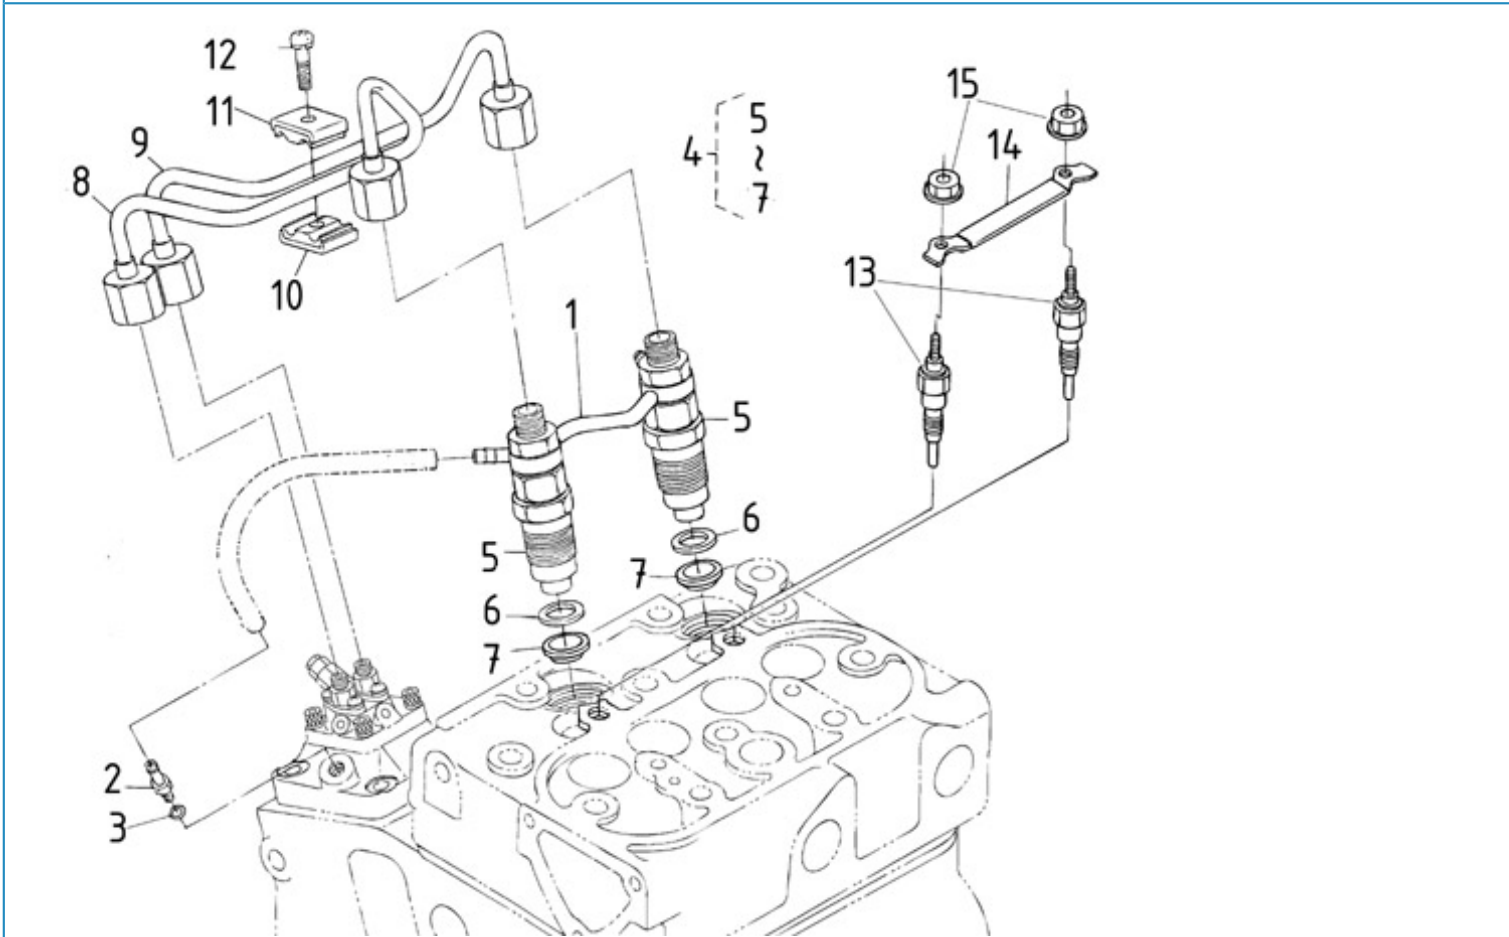

N2.14 STANDARD ENGINE / GLOW PLUG

Part number	Item	Désignation article	Quantity
970304146	1	HOSE	1
970142104	2	NOZZLE, FUEL OVERFLOW LINE	1
970150403	3	RING,SEAL	1
970313383	4	KIT HOLDER,NOZZLE	2
970307587	5	ASSY HOLDER,NOZZLE	2
970142109	6	GHASKET, RING INJECTORS	2
970307388	7	SEAL,HEAT	2
970307589	8	PIPE,INJECTION	1
970315051	8	PIPE,INJECTION	1
970313892	9	PIPE,INJECTION	1
970315052	9	PIPE,INJECTION	1
970142114	10	CLAMP,FUEL LINES 1+2	1
970142115	11	CLAMP,FUEL-LINES 1+2	1
970492118	12	SCREW,M 5X 20 ROUND HEAD	1
970307591	13	GLOW PLUG	2
970307592	14	CORD,GLOW PLUG	1
970307593	15	NUT,FLANGE	2