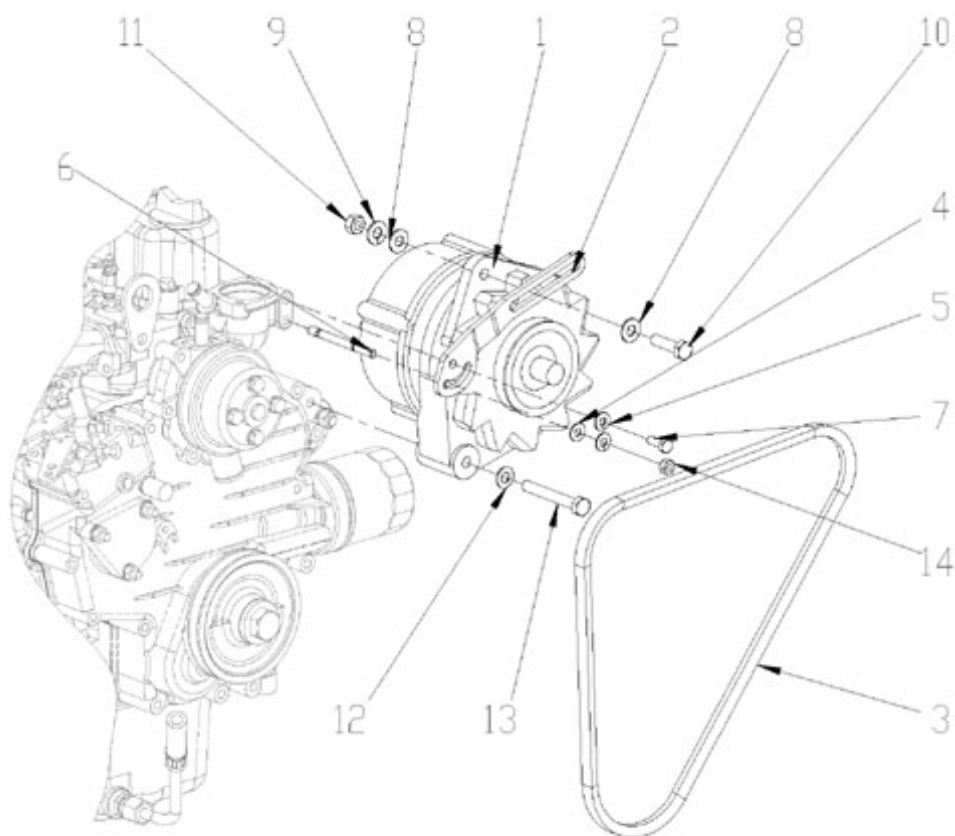

N2.14 STANDARD ENGINE / ALTERNATOR

Part number	Item	Désignation article	Quantity
48201149	1	ALTERNATOR 12V-70A	1
95310765	2	ADJUSTER	1
48108138	3	V BELT	1
970635459	4	WASHER,PLAIN D 6	1
970119149	5	WASHER, SPRING D 6	2
39020550	6	STUD M6-60,J12,cl 8.8,ZN	1
970439910	7	BOLT,HEX M 6X 16	1
970027323	8	WASHER,PLAIN D 8	2
970119138	9	WASHER,SPRING D 8	1
970119148	10	BOLT, HEX M 8X 30	1
970027322	11	NUT,M 8	1
970119139	12	WASHER,CORRUGATED D8	1
970639603	13	BOLT,HEX M 8X 65	1
970635459	14	WASHER,PLAIN D 6	1