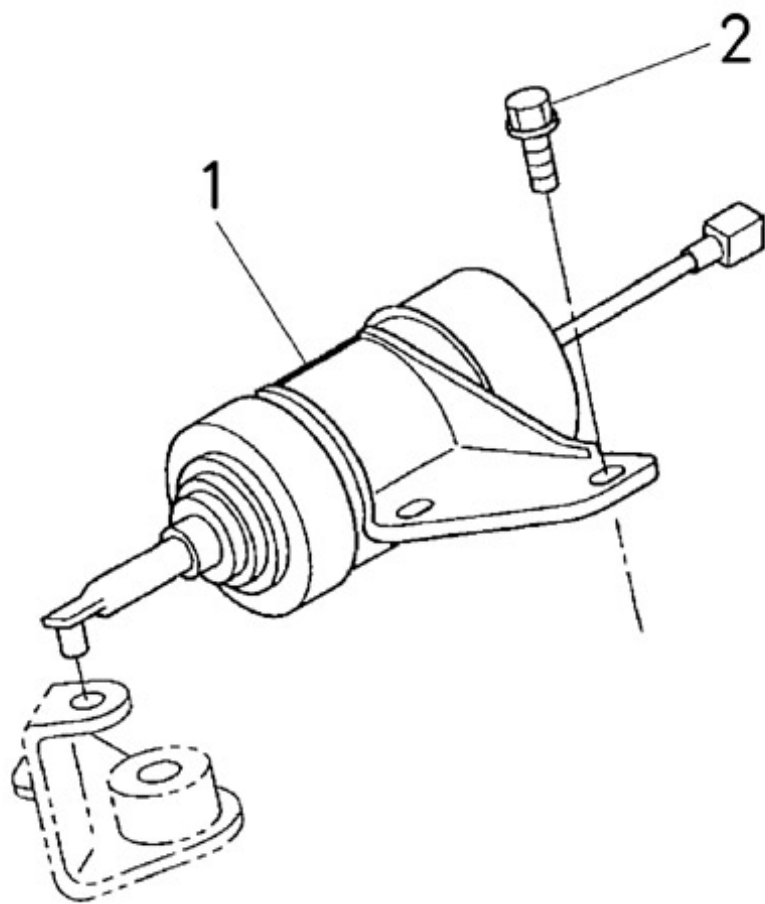

N2.14 STANDARD ENGINE / ELECTRICAL STOP

Part number	Item	Désignation article	Quantity
970307669	1	SOLENOID,STOP	1
39160735	2	BOLT	2