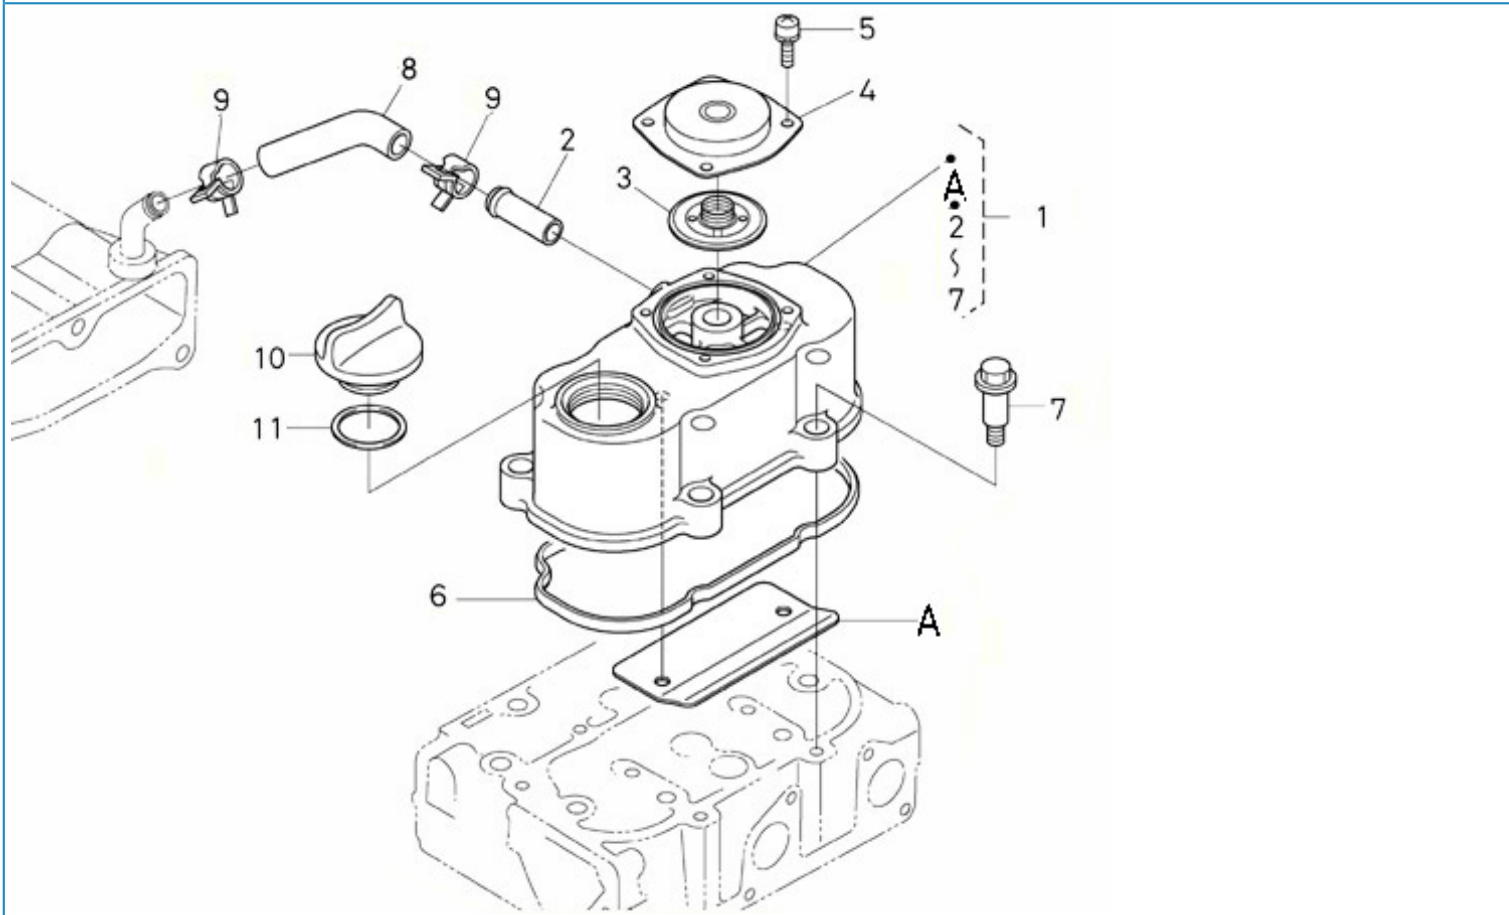

N2.14 STANDARD ENGINE / CYLINDER HEAD COVER

Part number	Item	Désignation article	Quantity
970313912	1	ASSY COVER,CYL.HEAD	1
970307629	2	PIPE,WATER RETURN	1
970313503	3	COMP.VALVE,BREATHER	1
970313451	4	COVER,BREATHER	1
970490307	5	SCREW,M 5X 10	4
970313221	6	GASKET,HEAD COVER	1
970312975	7	BOLT	4
970313913	8	TUBE,BREATHER	1
970313507	9	CLAMP,HOSE	2
970313464	10	PLUG	1
970313804	11	O RING	1