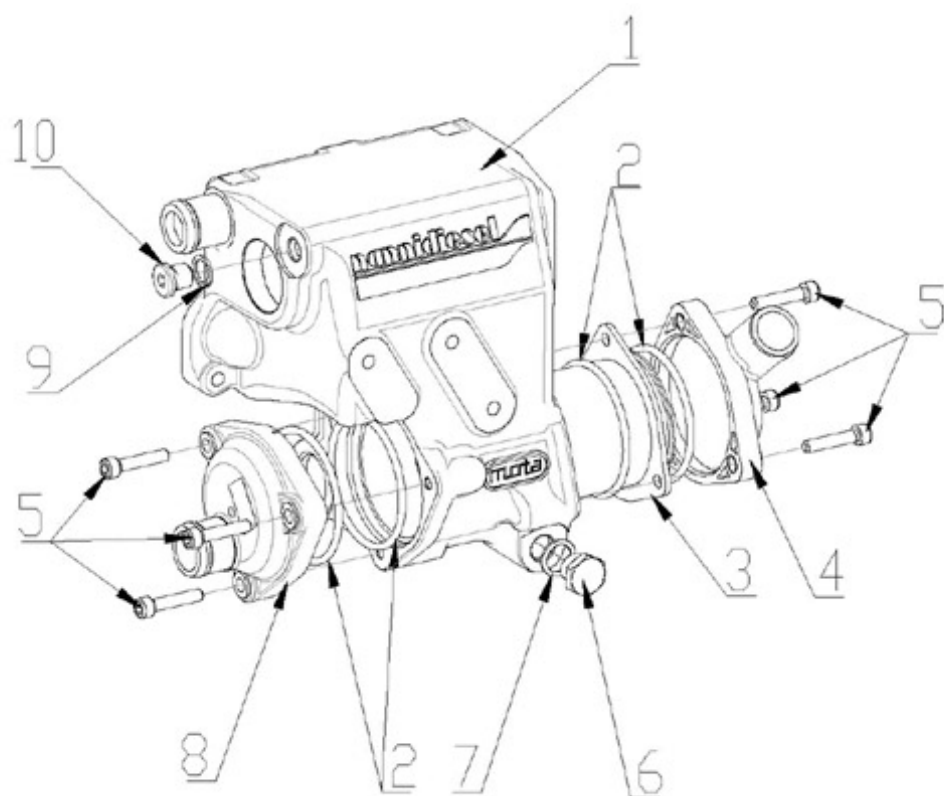

N2.14 STANDARD ENGINE / HEAT EXCHANGER - DETAILS

Part number	Item	Désignation article	Quantity
48418183	2	O RING	4
970313274	3	TUBE STACK	1
970313276	4	COVER, WATER INLET	1
970634037	5	BOLT,SOCK M 6X 30	6
970875506	6	PLUG	1
970300306	7	GASKET,RING D14	1
970313275	8	COVER, WATER INLET	1
970300325	9	RING,SEAL D12	1
970314998	10	PLUG	1