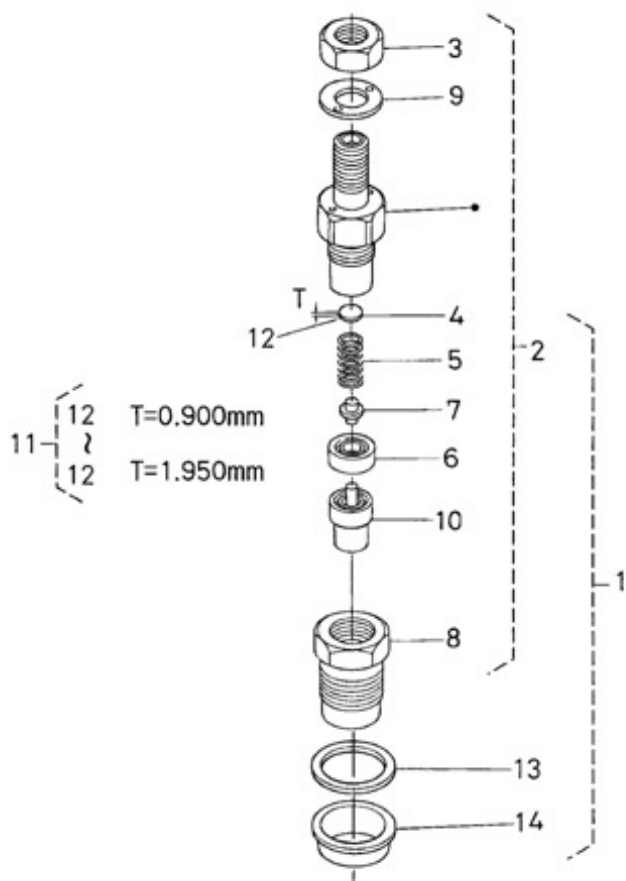

N2.14 STANDARD ENGINE / INJECTION NOZZLE

Part number	Item	Désignation article	Quantity
970313383	1	KIT HOLDER,NOZZLE	2
970307587	2	ASSY HOLDER,NOZZLE	2
970142175	3	NUT,NOZZLE INJ.	2
970302825	4	SPACER,ADJ.NOZZLE STD. 0.900	2
970142171	5	SPRING,NOZZLE FUEL	2
970142173	6	PIECE,DISTANCE NOZZLE INJ.	2
970142170	7	ROD,PUSH NOZZLE FUEL	2
970307595	8	NUT	2
970302826	9	WASHER,NOZZLE INJ.	2
970307596	10	PIECE,NOZZLE	2
970142200	11	SET,SPACER NOZZLE	2
970313855	12	WASHER,ADJUSTING 1.925mm	2
970142180	12	SPACER,NOZZLE INJ. 0,975MM	2
970313832	12	WASHER,ADJUSTING 1.350mm	2
970313848	12	WASHER,ADJUSTING 1.750mm	2
970313825	12	WASHER,ADJUSTING 1.175mm	2
970313841	12	WASHER,ADJUSTING 1.575mm	2
970302825	12	SPACER,ADJ.NOZZLE STD. 0.900	2
970313834	12	WASHER,ADJUSTING 1.400mm	2
970313850	12	WASHER,ADJUSTING 1.800mm	2
970313827	12	WASHER,ADJUSTING 1.225mm	2
970313843	12	WASHER,ADJUSTING 1.625mm	2
970313820	12	WASHER,ADJUSTING 1.050mm	2