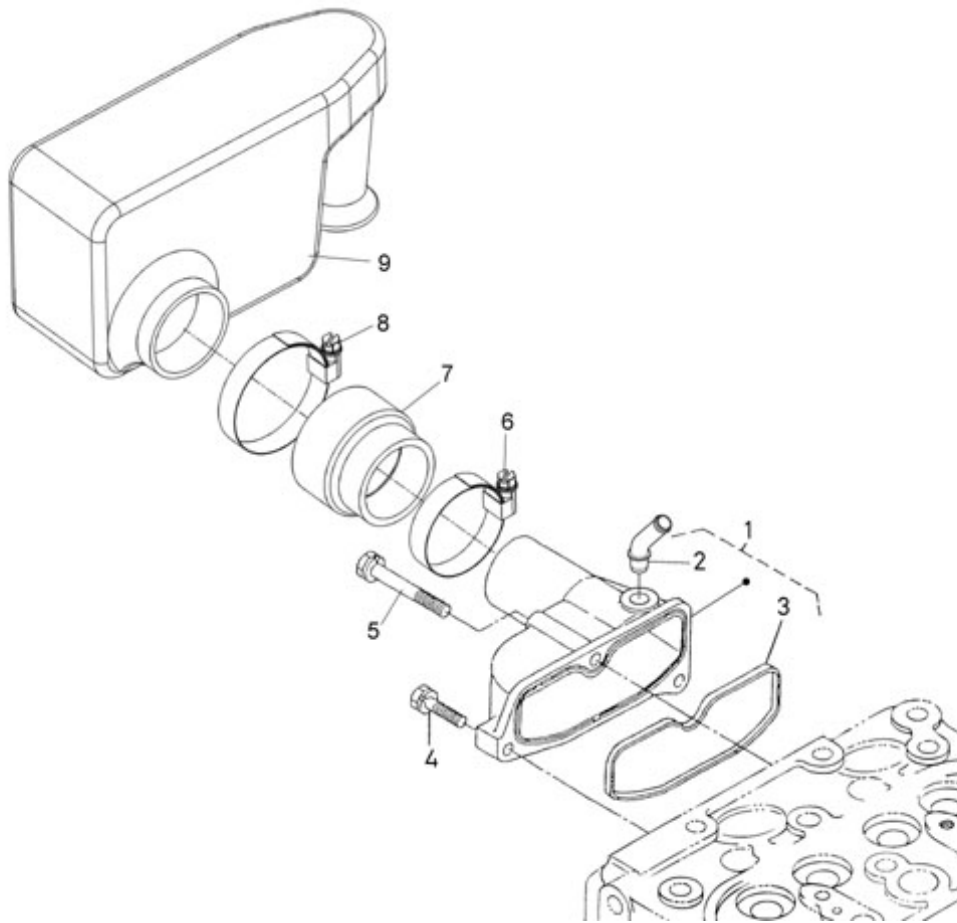

N2.14 STANDARD ENGINE / INTAKE MANIFOLD

Part number	Item	Désignation article	Quantity
970313453	1	ASSY.MANIFOLD,INLET	1
970313457	2	PIPE,BREATHER	1
970145102	3	GASKET,INTAKE MANIFOLD 2. 40	1
970490119	4	BOLT,M 6X 18	2
970302736	5	BOLT,M 6X 45	3
970604533	6	CLAMP,HOSE 32-44	1
970301611	7	HOSE,AIR FILTER 2. 40-2.60/HE	1
970634621	8	CLAMP,HOSE	1
970301330	9	FILTER,AIR HE	1