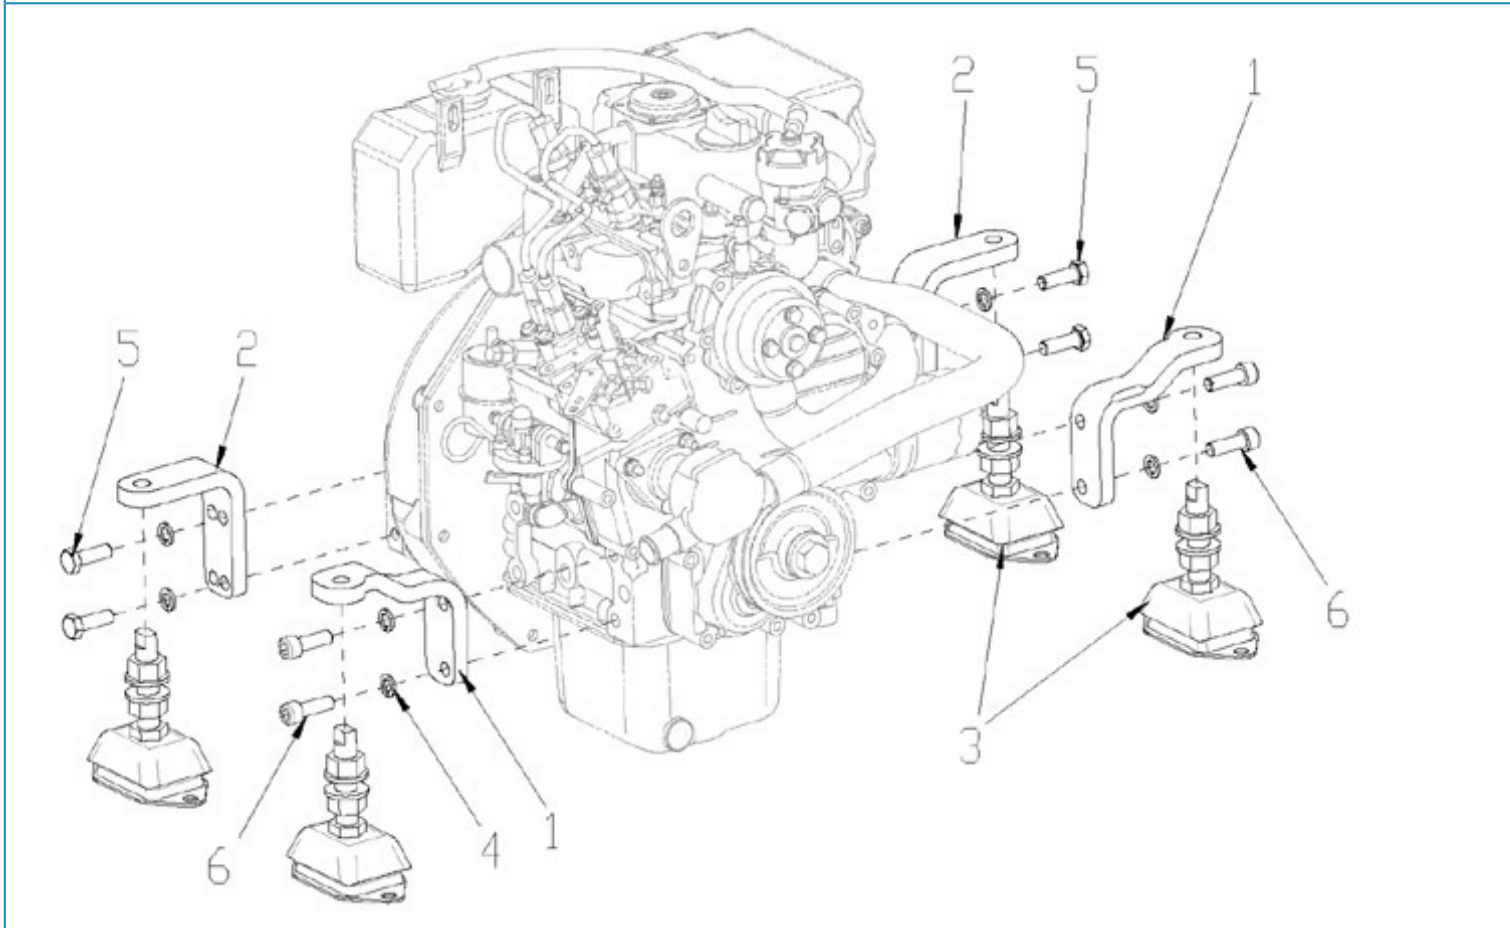

N2.14 STANDARD ENGINE / SUPPORT AND MOUNTING

Part number	Item	Désignation article	Quantity
95310762B	1	PIEDS MOTEUR AV	0
95310763	2	FOOT	2
48190036	3	MOUNT,RUBBER CPL.45 SMALL	4
970119136	4	WASHER,SPRING D10	8
970649721	5	BOLT,HEX M10X 30	4
39129602	6	BOLT	4