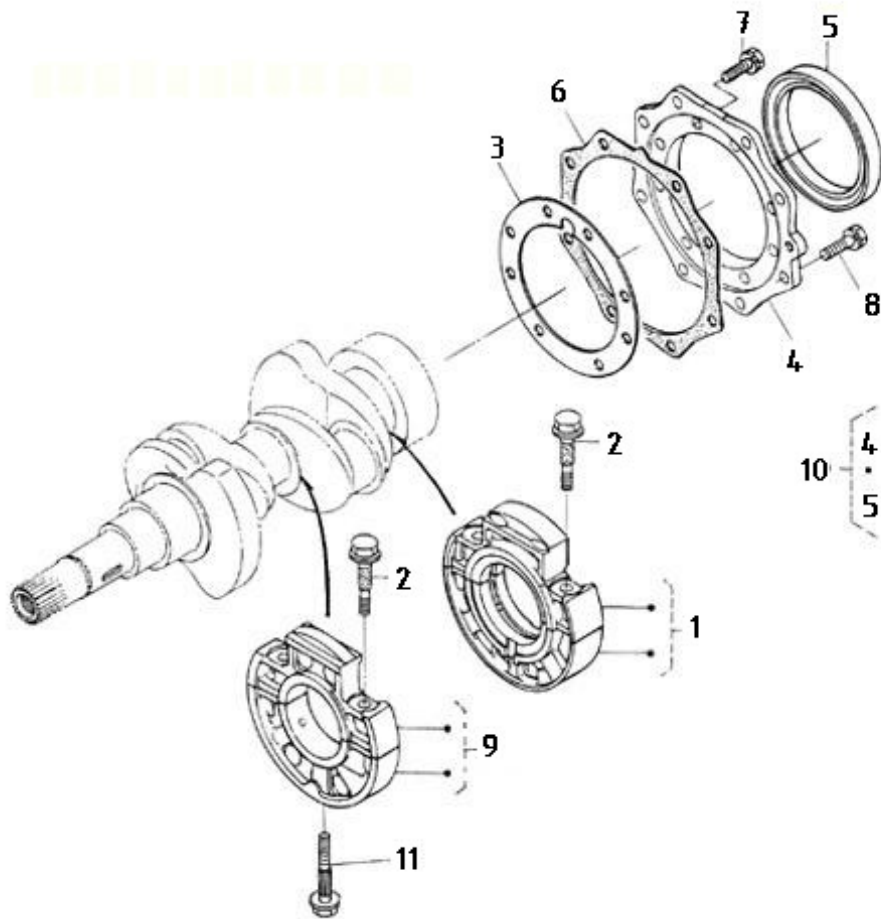

N2.14 STANDARD ENGINE / CRANKSHAFT-BEARINGS

Part number	Item	Désignation article	Quantity
970307466	1	ASSY CASE,MAIN BRG	1
970141533	2	BOLT, BEARING CASE	4
970141506	3	GASKET, BEARING CASE 2.40	1
970141535	4	COVER, BEARING CASE 2.40	1
970141529	5	SEAL, OIL	1
970141508	6	GASKET, BEARING CASE COVER 2.4	1
970491536	7	BOLT,M 6X 20	8
970141537	8	BOLT, M6X22	8
970313882	9	ASSY BRG.CASE,MAIN	1
970313812	10	ASSY COVER,BRG.CASE	1
970141539	11	BOLT, BEARING CASE N02	1