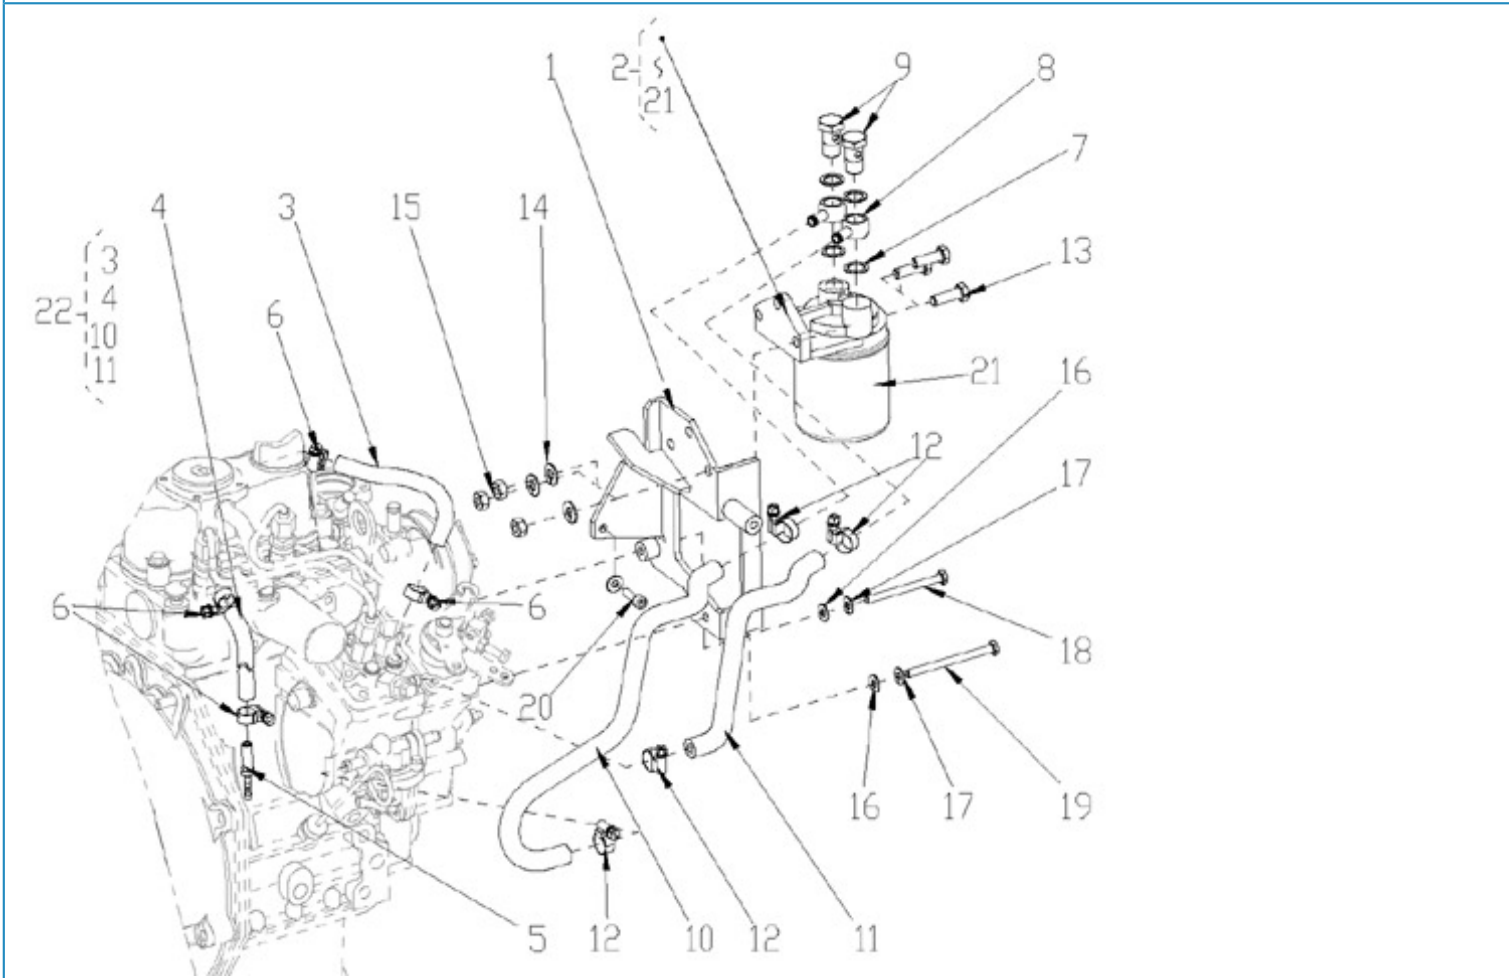

N2.14 STANDARD ENGINE / FUEL FILTER

Part number	Item	Désignation article	Quantity
970307445	1	SUPPORT,FUEL FILTER ELEMENT H-	1
970310210	2	FILTER ASSY	1
32805001	3	HOSE	0
32805001	4	HOSE	0
970302476	5	PIPE,FUEL CONN.D 8	1
970439306	6	CLAMP	4
970300306	7	GASKET,RING D14	4
970301093	8	CONNECTION,BANJO D=6/M14	2
970432515	9	BOLT,BANJO M14X1,5	2
32808002	10	FUEL HOSE ISO 7840 D8	0
32808002	11	FUEL HOSE ISO 7840 D8	0
970439306	12	CLAMP	4
970409603	13	BOLT,HEX M 8X 25	3
970119138	14	WASHER,SPRING D 8	3
970027322	15	NUT,M 8	3
970635459	16	WASHER,PLAIN D 6	2
970119149	17	WASHER, SPRING D 6	3
970497323	18	BOLT,HEX M 6X 80	1
970302213	19	BOLT,HEX M 6X 70	1
970604615	20	BOLT,SOCK M 6X 20	1
970622350	21	FILTER,FUEL	1
48878001	22	HOSE	1