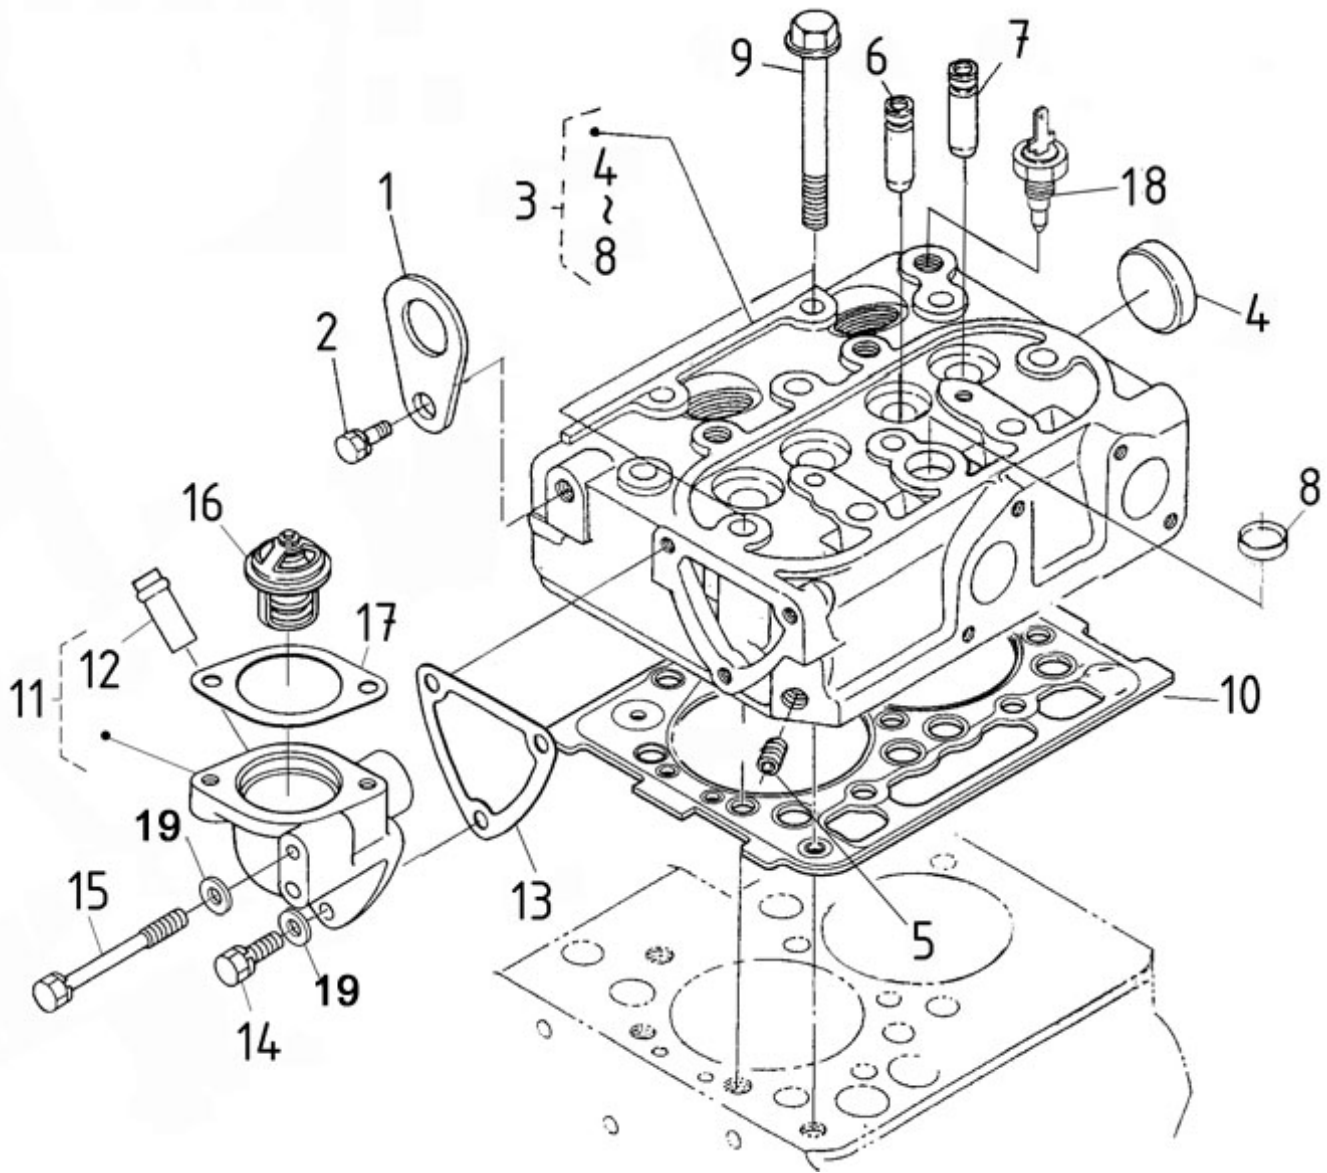

N2.14 STANDARD ENGINE / CYLINDER HEAD

Part number	Item	Désignation article	Quantity
970490901	1	HOOK,ENGINE 2.60-3.90-4.110	2
970490919	2	BOLT,M 8X 16	2
970315046	3	COMP.CYLINDER HEAD	1
970313268	3	CYLINDER HAED	1
970140904	4	CAP, FREEZE	1
970302722	5	CAP,FREEZE	1
970140922	6	GUIDE, VALVE INTAKE 2.40HE	2
970140923	7	GUIDE, VALVE EXHAUST 2.40	2
970302722	8	CAP,FREEZE	1
970140912	9	BOLT, CYL.HEAD 2.40	10
970307465	10	GASKET,CYL.HEAD NA	1
970313818	11	COMP.FLANGE,WATER	1
970307629	12	PIPE,WATER RETURN	1
970313376	13	GASKET,WATER FLANGE	1
970491117	14	BOLT,M 6X 16	2
970144311	15	BOLT	1
970310244	16	ASSY THERMOSTAT	1
970300062	17	GASKET,WATER INTAKE HE	1
970304054	18	TEMPERATURE SWITCH 1/8 1P 97	1
970151309	19	WASHER,PLAIN D 6	3