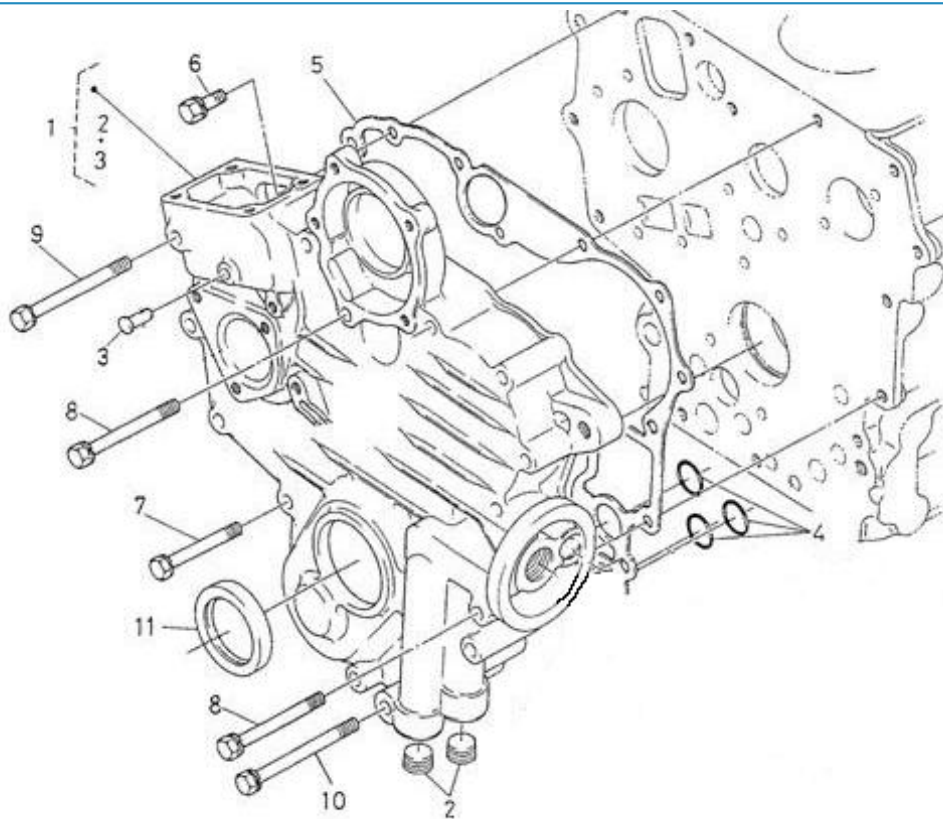

N2.14 STANDARD ENGINE / TIMING GEAR CASE

Part number	Item	Désignation article	Quantity
970307619	1	COMP CASE,GEAR	1
970490109	2	PLUG,SOCK	2
970140204	3	PIN, TIMING COVER 2.40	1
970313349	4	O RING	3
970140205	5	GASKET, TIMING CASE 2.40	1
970315047	5	GASKET,GEAR CASE NA	1
970490119	6	BOLT,M 6X 18	1
970302737	7	BOLT,M 6X 50	10
970140208	8	BOLT	3
970307621	9	BOLT	1
970307622	10	BOLT	1
970307623	11	SEAL,OIL	1
970313907	12	COVER	1
970313755	13	GASKET	1
970490224	14	STUD	3
970151133	15	NUT,M 6	3
970310417	16	WASHER,SPRING	3