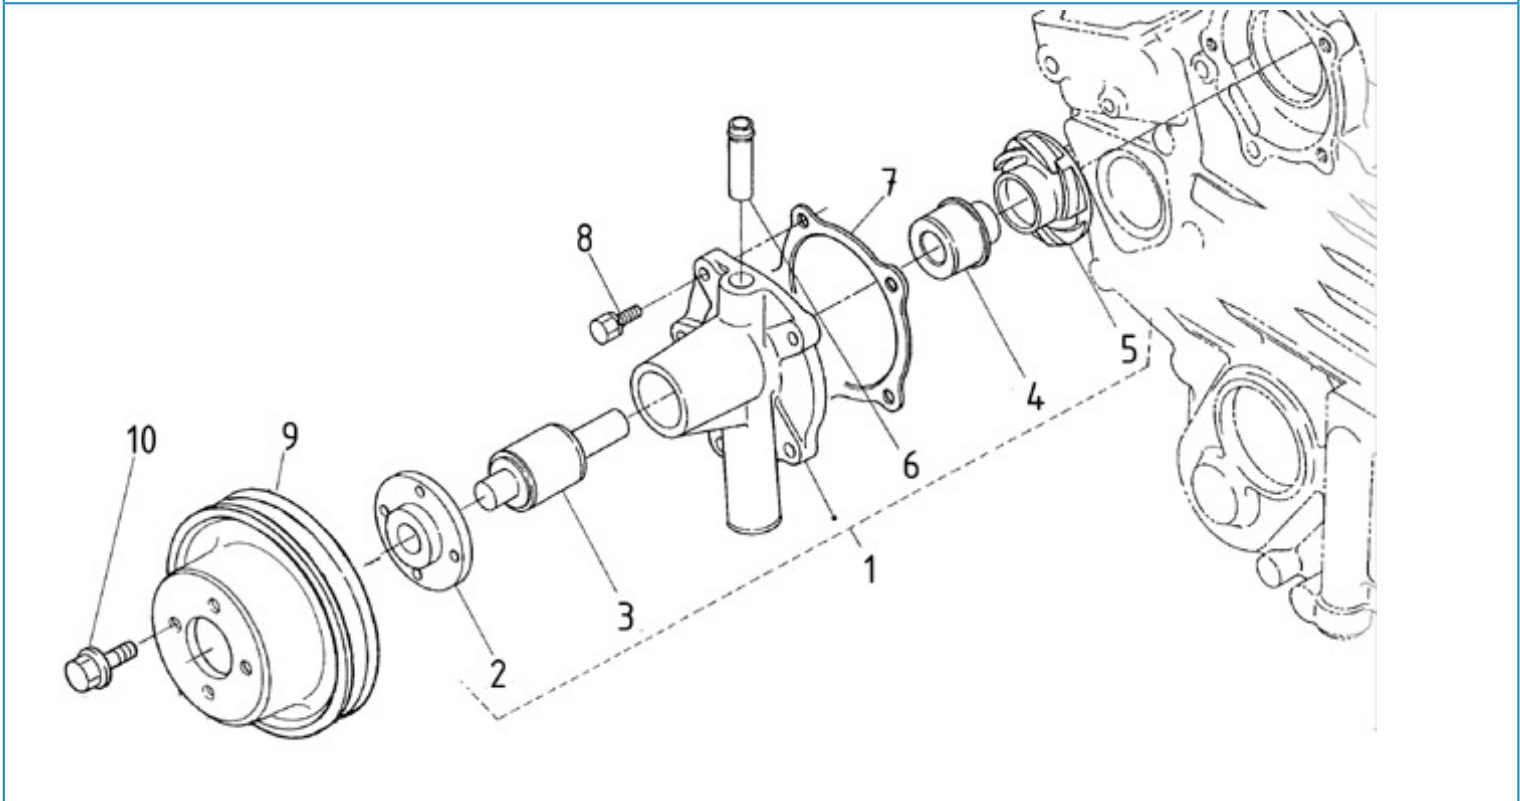

N2.14 STANDARD ENGINE / FRESH WATER PUMP

Part number	Item	Désignation article	Quantity
970307624	1	ASSY PUMP,WATER	1
970307625	2	FLANGE,WATER PUMP	1
970307626	3	BEARING,BALL(RADIAL)	1
970307627	4	ASSY SEAL,MECHANICAL	1
970307628	5	IMPELLER,WATER PUMP	1
970313857	6	PIPE,WATER RETURN	1
970315053	7	GASKET,WATER PUMP	1
970141537	8	BOLT, M6X22	4
970144312	9	PULLEY	1
970313345	10	BOLT,FLANGE	4