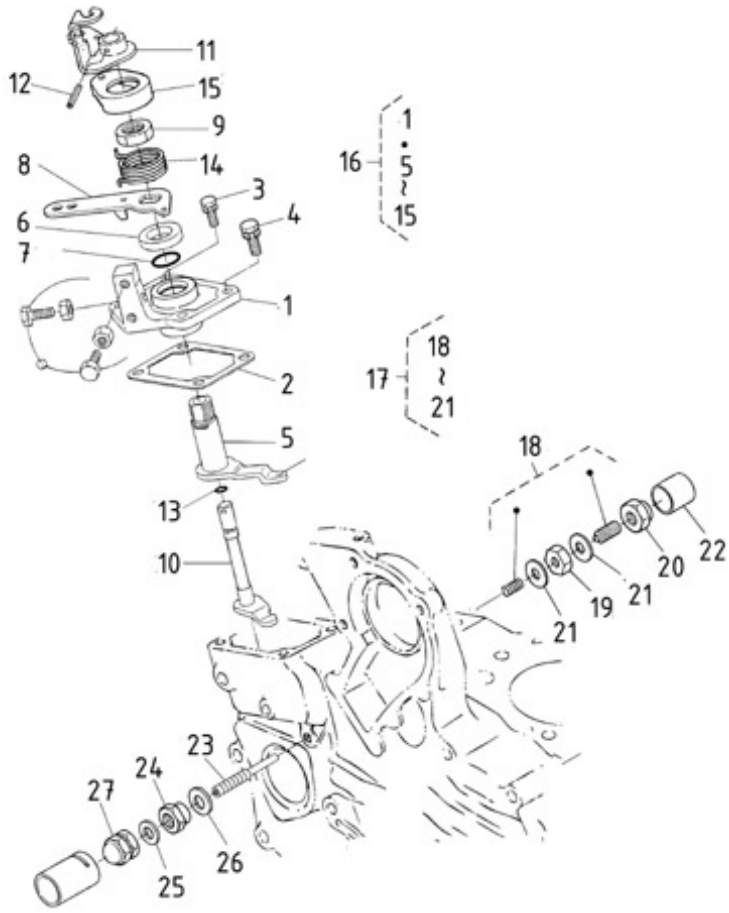

N2.14 STANDARD ENGINE / VALVES AND SPRINGS

Part number	Item	Désignation article	Quantity
970313910	1	VALVE,INLET	2
970313911	2	VALVE,EXHAUST	2
970141003	3	SPRING, VALVE 2.40	4
970141004	4	RETAINER, VALVE SPRING	4
970141005	5	COLLAR, VALVE SPRING 2.40	4
970141007	6	CAP, VALVE	4
970307541	7	SEAL,VALVE STEM	4
970313814	8	SHAFT,ROCKER ARM	1
970141009	9	SPRING, ROCKER ARM 2.40	2
970313377	10	WASHER,PLAIN	2
970141015	11	BOLT, M6X10	2
970313456	12	BRACKET,ROCKER ARM	2
970313346	13	BOLT,FLANGE	2
970151130	14	PIN,SPRING RETAINER	1
970313808	15	SPRING	1
970141019	16	ASSY, ROCKER ARM 2.40HE	4
970141022	17	SCREW, ADJ.ROCKER ARM	4
970141023	18	NUT, ROCKER ARM 2.40	4

N2.14 STANDARD ENGINE / CAMSHAFT

Part number	Item	Désignation article	Quantity
970141101	1	TAPPET, CAMSHAFT 2.40	4
970307548	2	PUSH ROD	4
970142122	3	CAMSHAFT,FUEL CPL.2. 40	1
970302897	4	BEARING,BALL	1
970141105	5	GEAR, CAMSHAFT 2.40	1
970141106	6	KEY, FEATHER CAMSHAFT 2.40-4.1	1
970141107	7	STOPPER, CAMSHAFT	1
970140123	8	BOLT ,M 6X12	2
970307542	9	COMP.GEAR,IDLE	1
970307543	10	BUSH	1
970307544	11	COLLAR,IDLE GEAR	1
970307545	12	RING,SNAP	1
970307546	13	SHAFT,IDLE GEAR	1
970310351	14	BOLT	3

N2.14 STANDARD ENGINE / ACCELERATOR

Part number	Item	Désignation article	Quantity
970313375	1	PLATE,SPEED CONTROL	1
970141311	2	GASKET, SPEED CONTROL 2.40	1
970490119	3	BOLT,M 6X 18	2
970313904	4	BOLT	2
970313374	5	LEVER,GOVERNOR	1
970313436	6	COLLAR	1
970313802	7	O RING	1
970313447	8	LEVER,SPEED CONTROL	1
970313426	9	NUT,SPEED CONTROL	1
970313431	10	SHAFT,LEVER	1
970313893	11	LEVER,ENGINE STOP	1
970313352	12	PIN,SPRING	1
970313665	13	O RING	1
970313905	14	SPRING,RETURN	1
970313425	15	CAP	1
970313423	16	PLATE	1
970307613	17	ASSY APPARATUS	1
970307614	18	ASSY BOLT,ADJUSTING	1
970491129	19	NUT	1
970141130	20	NUT, IDLE ASSEM.	1
970491131	21	WASHER,SEAL	2
970141132	22	CAP, BOLT COVER	1
970140401	23	SCREW, REGULATOR	1
970310962	24	NUT	1
970150403	25	RING,SEAL	1
970313440	26	GASKET	1
970140404	27	NUT	1