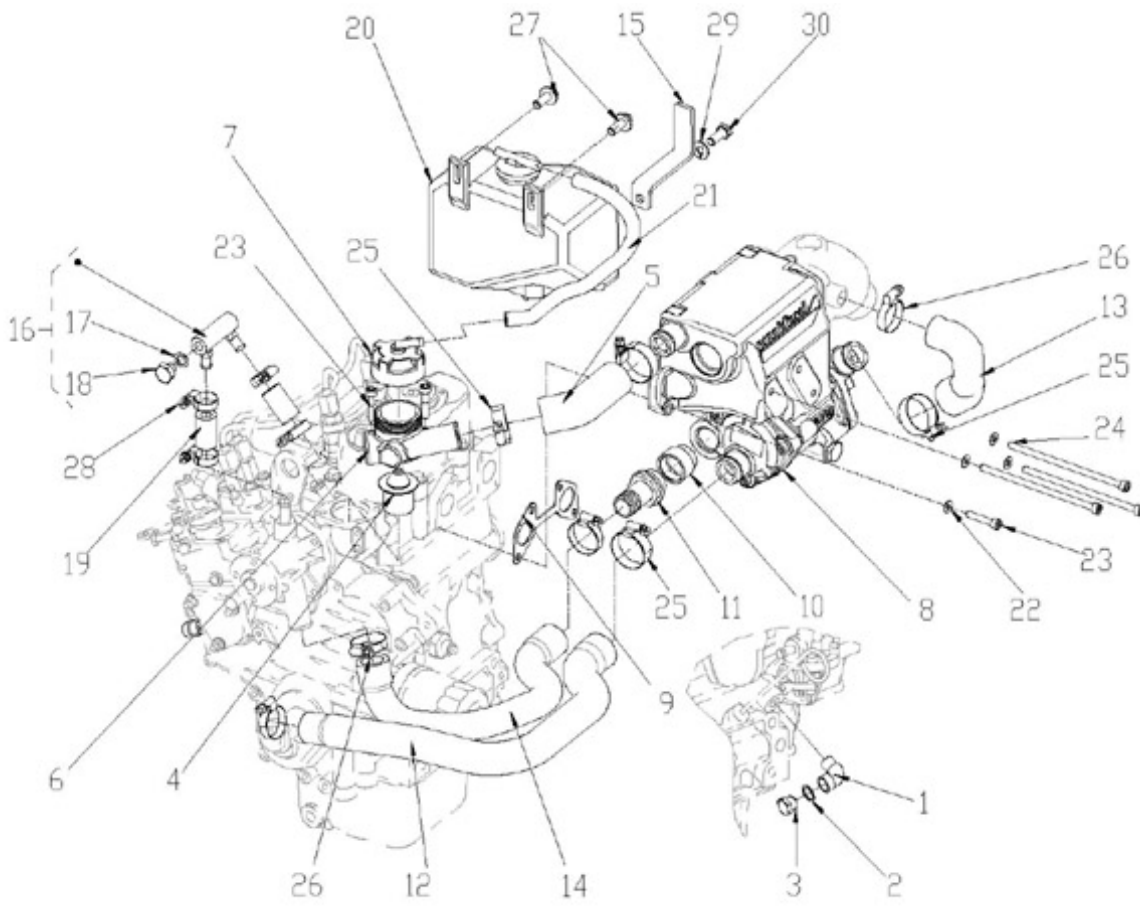

N2.14 STANDARD ENGINE / HEAT EXCHANGER

Part number	Item	Désignation article	Quantity
970307267	1	ELBOW	1
970307197	2	GASKET	1
970632522	3	""PLUG,HEX 1/4""G""	1
970310244	4	ASSY THERMOSTAT	1
48328150	5	HOSE	1
95200260	6	WATER FLANGE	1
970313176	7	FILLING PRESSURE CAP	1
48300402	8	HEAT EXCHANGER	1
970144512	9	GASKET,EXHAUST MANIFOLD 2. 40	2
970313143	10	EXTANSION	1
970313142	11	UNION	1
48328152	12	HOSE	1
48328175	13	HOSE	1
48328168	14	HOSE	1
95310806	15	BRACKET	1
KP103A50	16	BREATHER	1
970300430	17	GASKET,RING D10	1
41169405	18	PLUG	1
32808002	19	FUEL HOSE ISO 7840 D8	0
970315192	20	EXPANSION TANK	1
970300077	21	HOSE,D 8 L= 450	1
970609602	22	WASHER,CORRUGATED D 6	4
970634037	23	BOLT,SOCK M 6X 30	3
39160732	24	BOLT	3
970604526	25	CLAMP,HOSE 22-32	2
970310214	26	CLAMP 20 X 32 X 9	6
39160661	27	BOLT	2
970439306	28	CLAMP	4
970119138	29	WASHER,SPRING D 8	1
39160661	30	BOLT	1