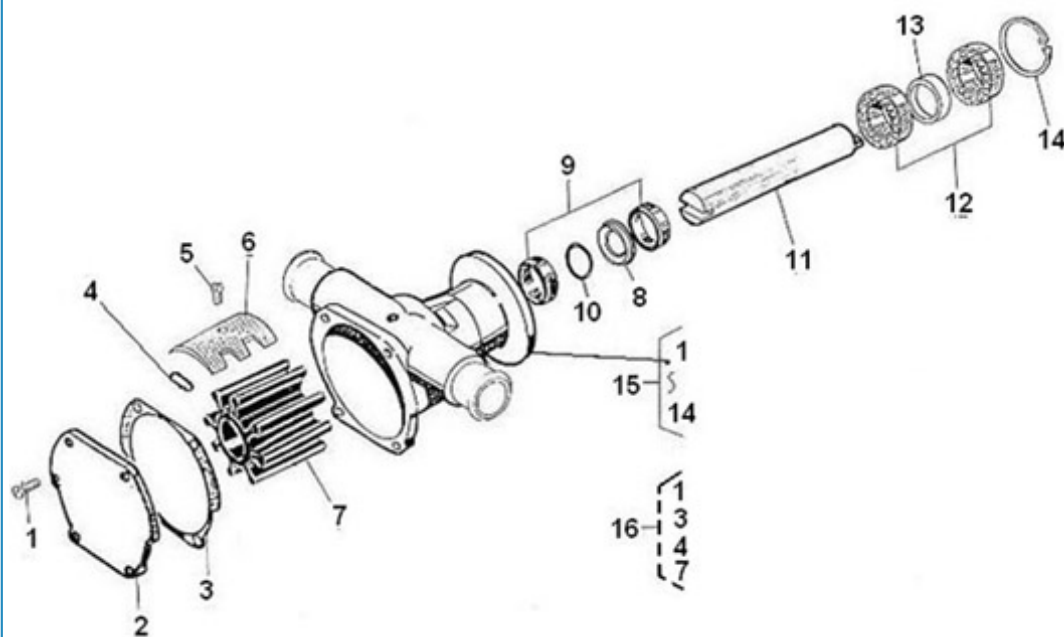

N2.14 STANDARD ENGINE / SEA WATER PUMP - DETAILS

Part number	Item	Désignation article	Quantity
970303686	1	SCREW,COVER W/PUMP F35B-9	6
970303691	2	COVER,WATER PUMP F4B-9	1
970504028	3	GASKET,F4B-9	1
970303687	4	SCREW,CAM WATER PUMP	1
970303687	5	SCREW,CAM WATER PUMP	1
970504034	6	CAM,WATER PUMP F4B-9	1
970434013	7	IMPELLER,WATER PUMP F 4B D 12	1
970307738	8	SPACER	1
970434031	9	RING,SEAL OIL W/PUMP F35B-9	2
970307744	10	O-RING	1
970307734	11	PUMP SHAFT	1
970303692	12	BEARING,CASE WATER PUMP F4B-9	2
970307739	13	SPACER	1
970303693	14	RING,RETAINING WATER PUMP F4B-	1
970307808	15	PUMP,WATER	1
970307749	16	REPAIR KIT	1