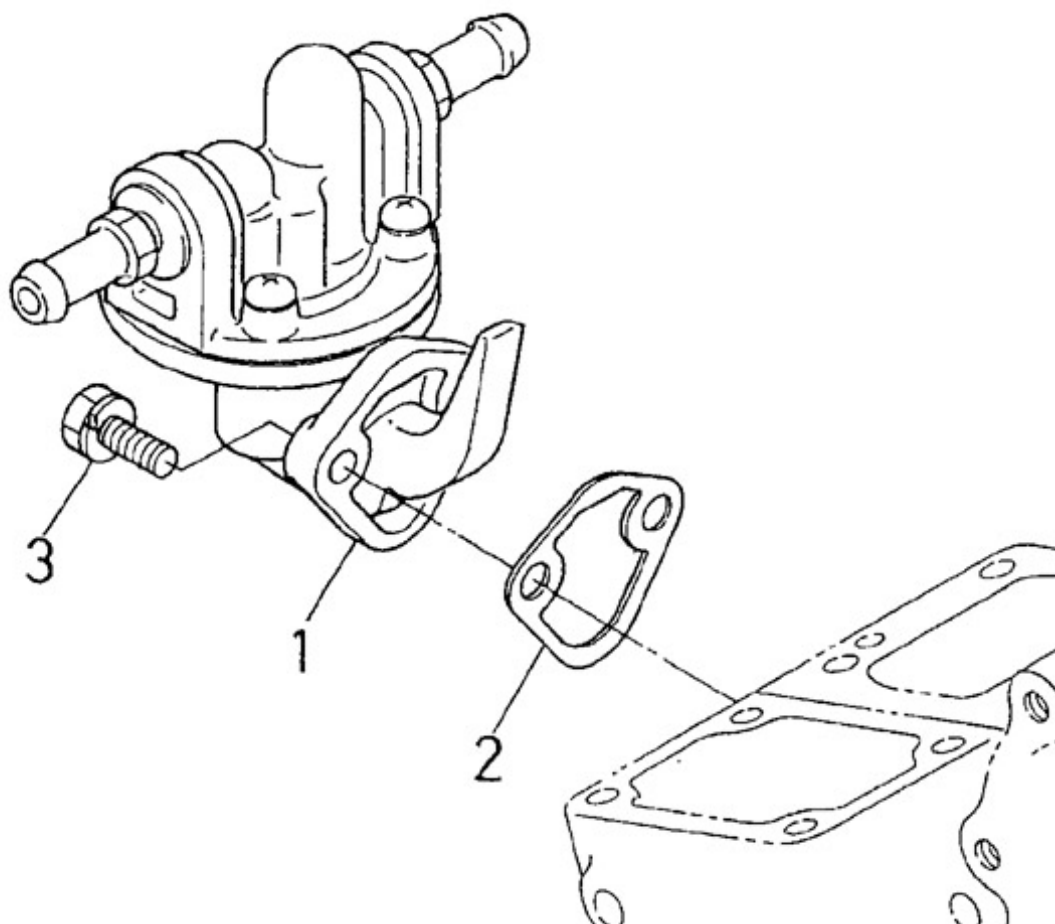

N2.14 STANDARD ENGINE / FEED PUMP

Part number	Item	Désignation article	Quantity
970142501	1	PUMP,FUEL FEED 2. 40	1
970142512	2	GASKET,FUEL PUMP 2. 40	1
970491117	3	BOLT,M 6X 16	2