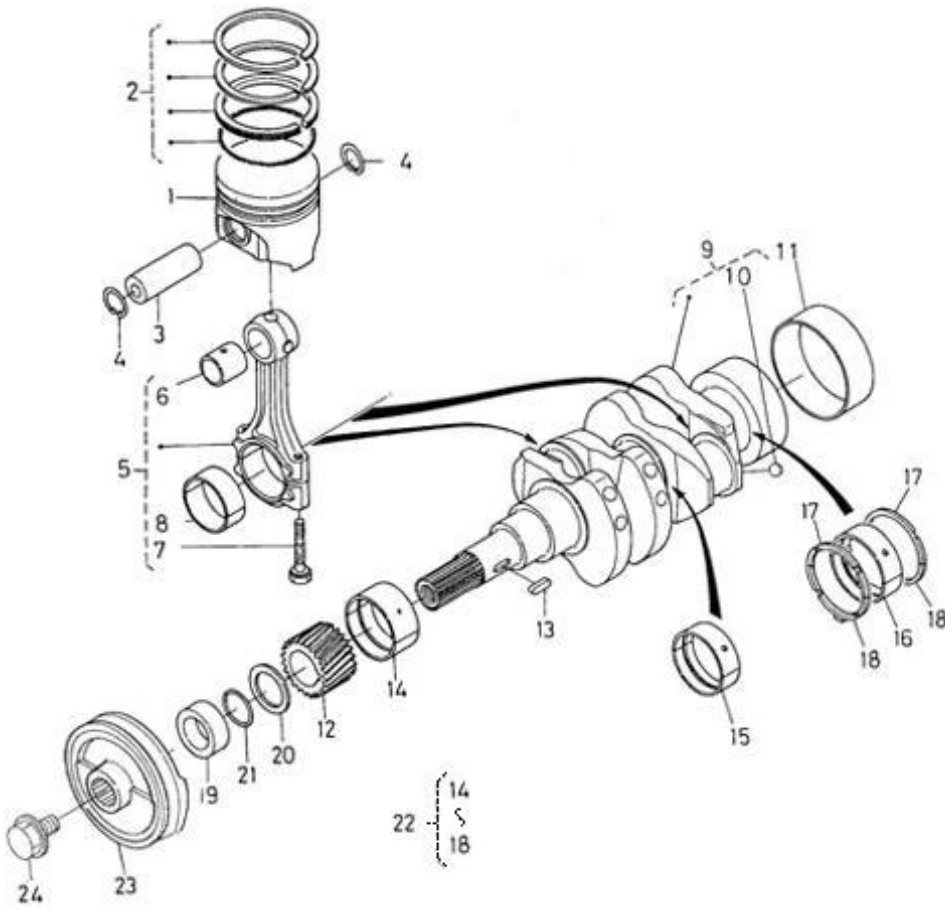

N2.14 STANDARD ENGINE / CRANKSHAFT-PISTONS

Part number	Item	Désignation article	Quantity
970307553	1	PISTON	2
970307556	2	ASSY RING,PISTON +0.25	2
970307555	2	SET,PISTON RING	2
970307557	3	PIN,PISTON	2
970491504	4	CIR-CLIP	4
970307558	5	ASSY ROD,CONNECTING	2
970307559	6	BUSH,PISTON PIN	2
970141513	7	BOLT, CONN.ROD 2.40	4
970307562	8	METAL,CRANK PIN 04	2
970141514	8	METAL, CONN.ROD STD.	2
970313889	9	COMP.CRANKSHAFT	1
970307564	10	BALL	2
970151513	11	SLEEVE,CRANKSHAFT	1
970141520	12	GEAR, CRANKSHAFT 2.40	1
970491106	13	KEY,FEATHER	1
970141556	14	METAL, CRANKSHAFT 1 0.04	1
970141525	14	METAL, CRANKSHAFT 1 STD 2.40	1
970491547	15	METAL,CRANKSHAFT 2 0.20	1
970491526	15	METAL,CRANKSHAFT 2 STD	1
970491557	15	METAL,CRANKSHAFT 2 0.40	1
970307571	16	METAL,CRANK SHAFT	1
970307573	16	METAL,CRANKSHAFT3 04	1
970307572	16	METAL,CRANK SHAFT	1
970491558	17	METAL,SIDE 1 0.04	2
970491548	17	METAL,SIDE 1 0.02	2
970491527	17	METAL,SIDE 1 STD	2
970491528	18	METAL,SIDE 2 STD	2
970313811	18	METAL,SIDE +0.40mm	2
970491549	18	METAL,SIDE 2 0.02	2
970141523	19	COLLAR, CRANKSHAFT 2.40	1
970141522	20	RING, CRANKSHAFT 2.40	1
970313803	21	O RING	1
970313480	23	PULLEY ,CRANKSHAFT	1
970141517	24	BOLT, CRANKSHAFT PULLY	1