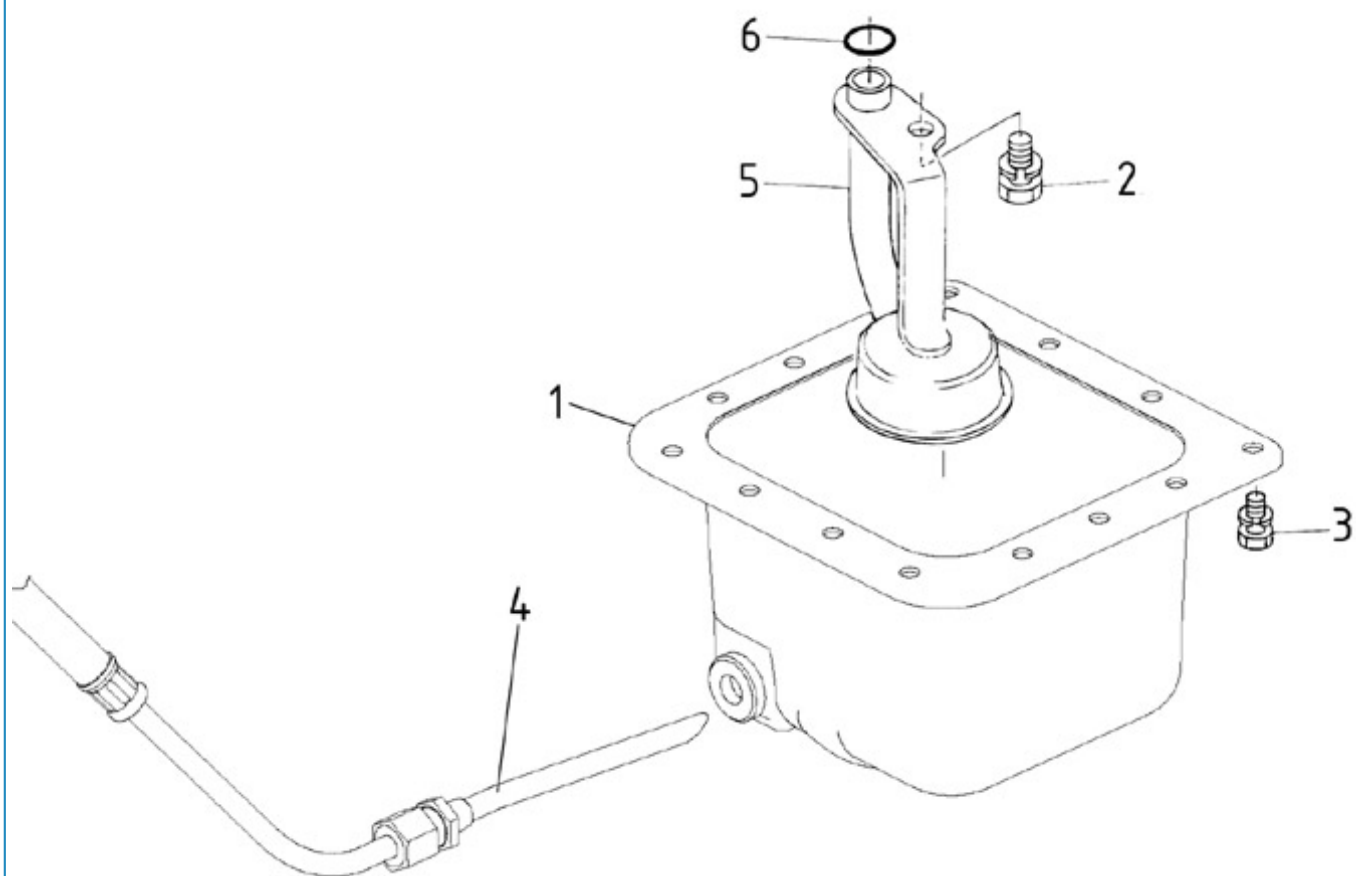

N2.14 STANDARD ENGINE / OIL SUMP - OIL PUMP

Part number	Item	Désignation article	Quantity
970313908	1	COMP.OIL PAN	1
970313311	2	BOLT	1
970310351	3	BOLT	14
970140123	3	BOLT ,M 6X12	14
970313196	4	DRAIN OIL PIPE	1
970307463	5	FILTER 1,OIL	1
970301951	6	O-RING	1