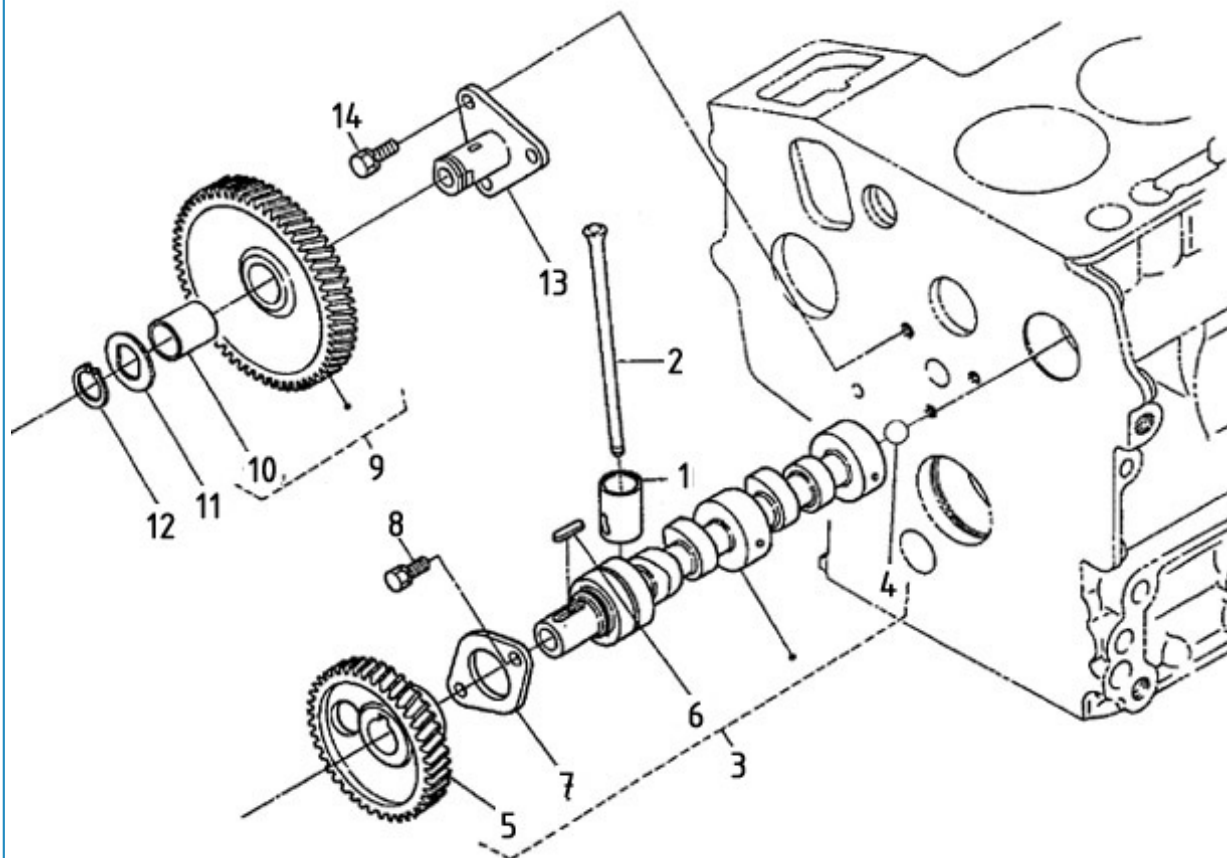

N2.14 STANDARD ENGINE / CAMSHAFT

Part number	Item	Désignation article	Quantity
970141101	1	TAPPET, CAMSHAFT 2.40	4
970307548	2	PUSH ROD	4
970142122	3	CAMSHAFT,FUEL CPL.2. 40	1
970302897	4	BEARING,BALL	1
970141105	5	GEAR, CAMSHAFT 2.40	1
970141106	6	KEY, FEATHER CAMSHAFT 2.40-4.1	1
970141107	7	STOPPER, CAMSHAFT	1
970140123	8	BOLT ,M 6X12	2
970307542	9	COMP.GEAR,IDLE	1
970307543	10	BUSH	1
970307544	11	COLLAR,IDLE GEAR	1
970307545	12	RING,SNAP	1
970307546	13	SHAFT,IDLE GEAR	1
970310351	14	BOLT	3