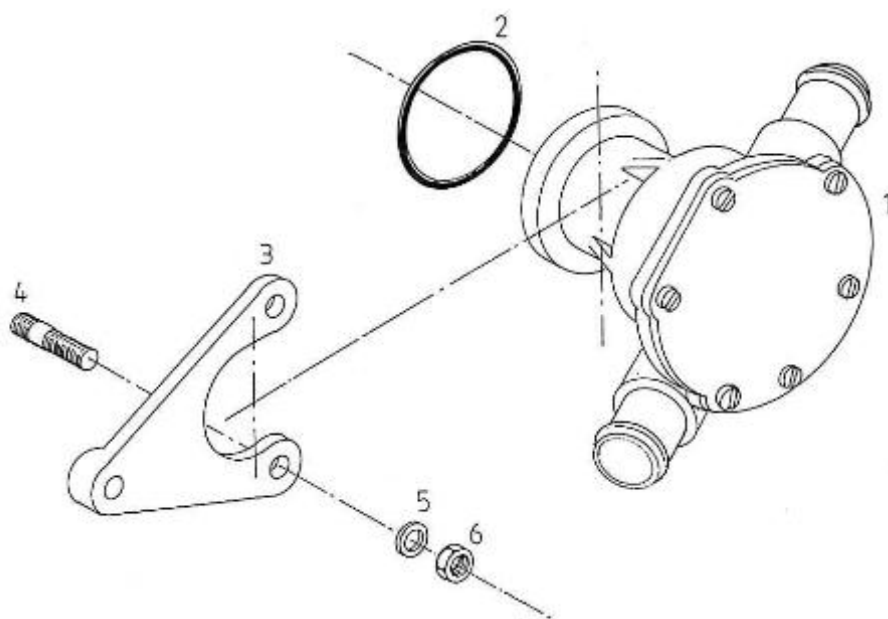

N2.14 STANDARD ENGINE / SEA WATER PUMP

Part number	Item	Désignation article	Quantity
970307808	1	PUMP,WATER	1
970494025	2	O-RING	1
970307809	3	FLANGE	1
970154026	4	STUD,M 6X 22	3
970609602	5	WASHER,CORRUGATED D 6	3
970635460	6	NUT,M 6	3