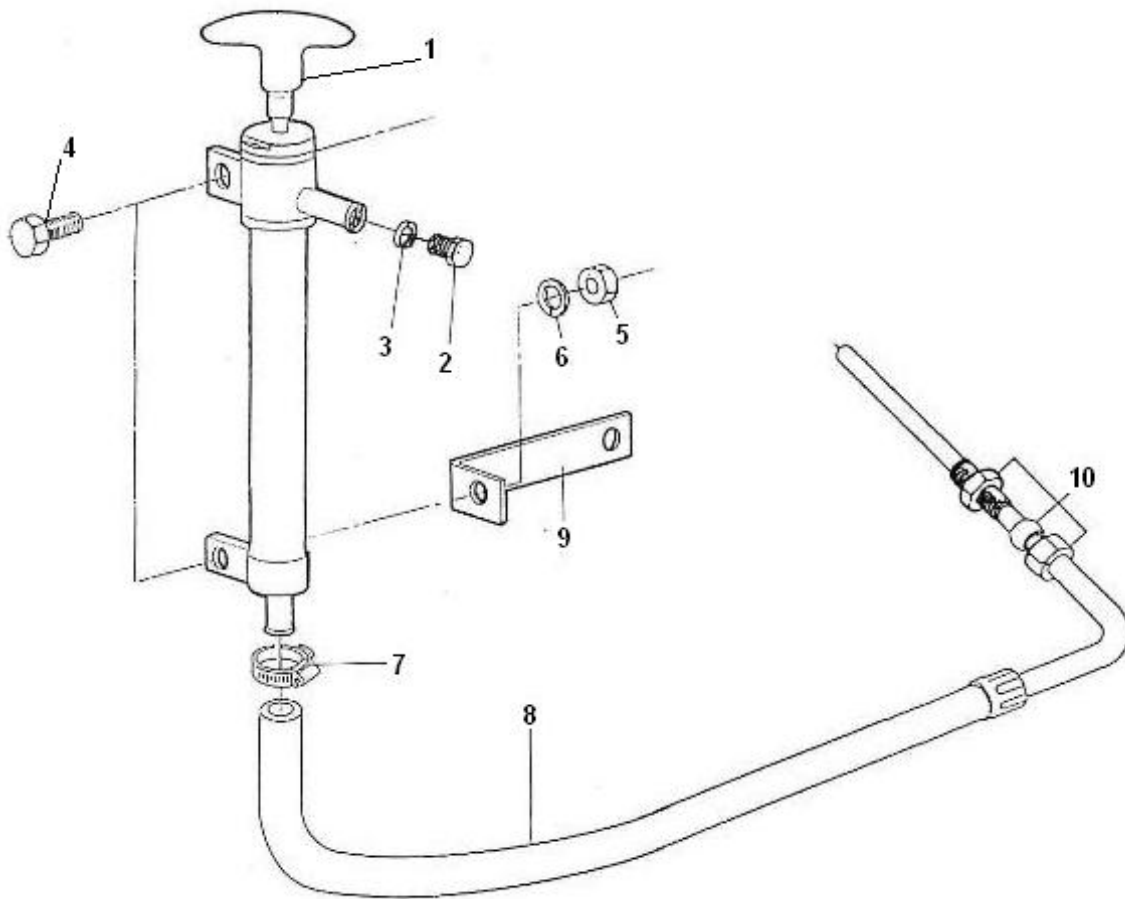

N2.14 STANDARD ENGINE / OIL DRAIN PUMP

Part number	Item	Désignation article	Quantity
970439302	1	PUMP,OIL EXTRACTION	1
970832061	2	BOLT	1
970300288	3	GASKET,M8	1
970439910	4	BOLT,HEX M 6X 16	2
970635460	5	NUT,M 6	1
970119149	6	WASHER, SPRING D 6	1
970439306	7	CLAMP	1
970313196	8	DRAIN OIL PIPE	1
970307019	9	BRACKET	1
970310026	10	CONNECTION	1