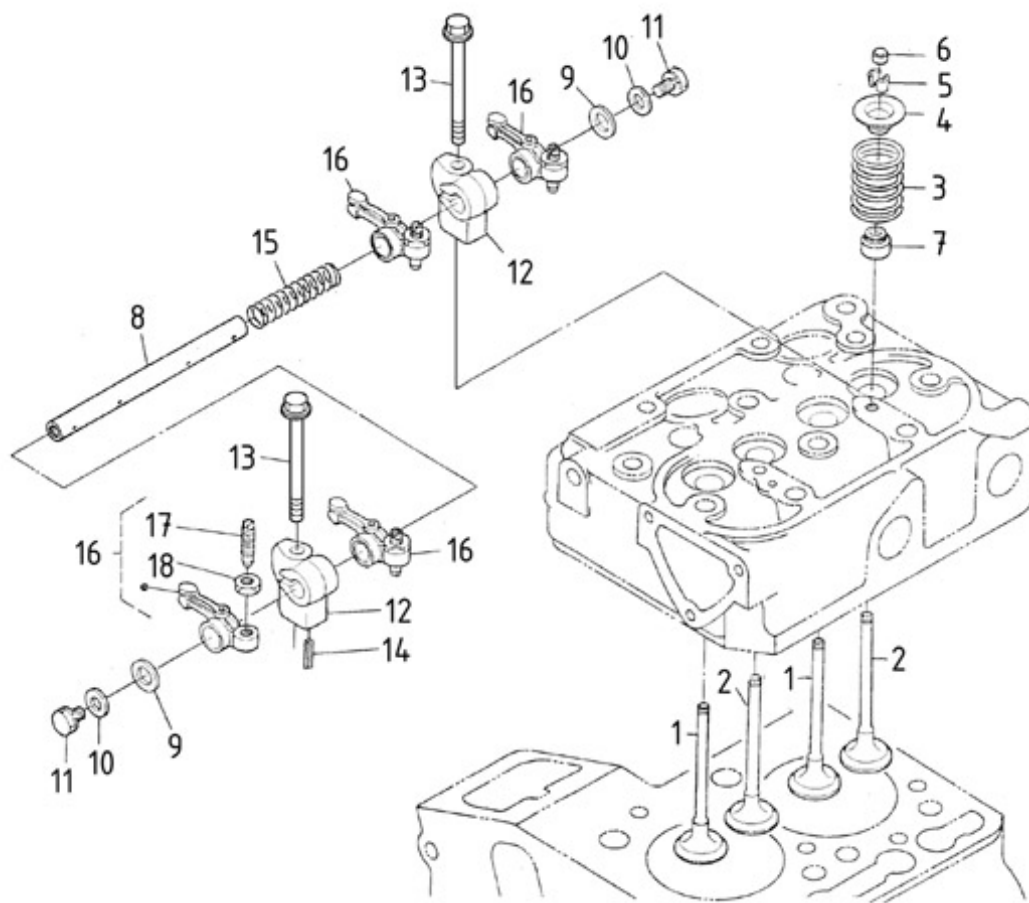

N2.14 STANDARD ENGINE / TIMING GEAR CASE

Part number	Item	Désignation article	Quantity
970307619	1	COMP CASE,GEAR	1
970490109	2	PLUG,SOCK	2
970140204	3	PIN, TIMING COVER 2.40	1
970313349	4	O RING	3
970140205	5	GASKET, TIMING CASE 2.40	1
970315047	5	GASKET,GEAR CASE NA	1
970490119	6	BOLT,M 6X 18	1
970302737	7	BOLT,M 6X 50	10
970140208	8	BOLT	3
970307621	9	BOLT	1
970307622	10	BOLT	1
970307623	11	SEAL,OIL	1
970313907	12	COVER	1
970313755	13	GASKET	1
970490224	14	STUD	3
970151133	15	NUT,M 6	3
970310417	16	WASHER,SPRING	3

N2.14 STANDARD ENGINE / CYLINDER HEAD

Part number	Item	Désignation article	Quantity
970490901	1	HOOK,ENGINE 2.60-3.90-4.110	2
970490919	2	BOLT,M 8X 16	2
970315046	3	COMP.CYLINDER HEAD	1
970313268	3	CYLINDER HAED	1
970140904	4	CAP, FREEZE	1
970302722	5	CAP,FREEZE	1
970140922	6	GUIDE, VALVE INTAKE 2.40HE	2
970140923	7	GUIDE, VALVE EXHAUST 2.40	2
970302722	8	CAP,FREEZE	1
970140912	9	BOLT, CYL.HEAD 2.40	10
970307465	10	GASKET,CYL.HEAD NA	1
970313818	11	COMP.FLANGE,WATER	1
970307629	12	PIPE,WATER RETURN	1
970313376	13	GASKET,WATER FLANGE	1
970491117	14	BOLT,M 6X 16	2
970144311	15	BOLT	1
970310244	16	ASSY THERMOSTAT	1
970300062	17	GASKET,WATER INTAKE HE	1
970304054	18	TEMPERATURE SWITCH 1/8 1P 97	1
970151309	19	WASHER,PLAIN D 6	3

N2.14 STANDARD ENGINE / VALVES AND SPRINGS

Part number	Item	Désignation article	Quantity
970313910	1	VALVE,INLET	2
970313911	2	VALVE,EXHAUST	2
970141003	3	SPRING, VALVE 2.40	4
970141004	4	RETAINER, VALVE SPRING	4
970141005	5	COLLAR, VALVE SPRING 2.40	4
970141007	6	CAP, VALVE	4
970307541	7	SEAL,VALVE STEM	4
970313814	8	SHAFT,ROCKER ARM	1
970141009	9	SPRING, ROCKER ARM 2.40	2
970313377	10	WASHER,PLAIN	2
970141015	11	BOLT, M6X10	2
970313456	12	BRACKET,ROCKER ARM	2
970313346	13	BOLT,FLANGE	2
970151130	14	PIN,SPRING RETAINER	1
970313808	15	SPRING	1
970141019	16	ASSY, ROCKER ARM 2.40HE	4
970141022	17	SCREW, ADJ.ROCKER ARM	4
970141023	18	NUT, ROCKER ARM 2.40	4