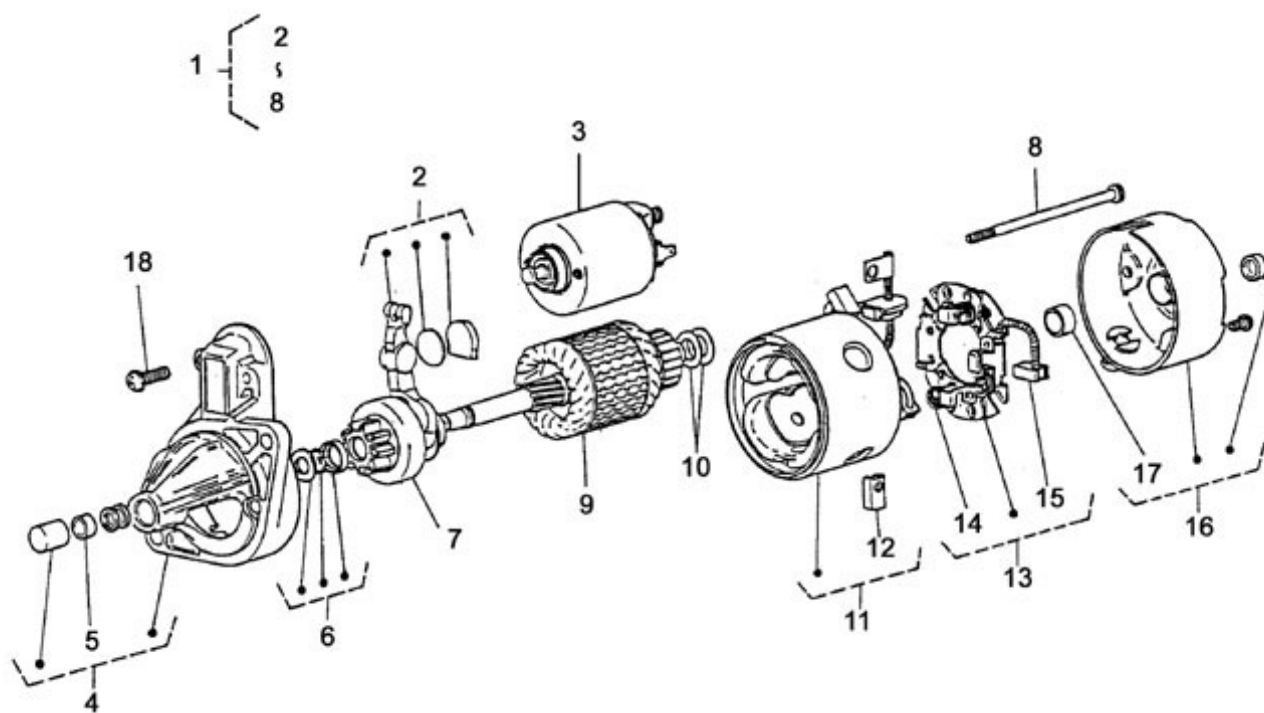

N2.14 STANDARD ENGINE / STATER - DETAILS

N2.10 : >

N2.14 : > KTB09010509

Part number	Item	Désignation article	Quantity
970313516	1	ASSY STARTER	1
970307577	1	ASSY STARTER	1
970313900	2	ARMATURE	1
970307578	2	LEVER	1
970313902	3	ASSY SHAFT	1
970147306	3	RELAIS,STARTER MOTOR 2.45/2.50	1
970307579	4	FRAME, DRIVE END	1
970313922	4	GEAR,INTERNAL	1
970147308	5	BUSH	1
970313917	5	GEAR,PLANETARY	3
970307580	6	STOPPER	1
970313899	6	CLUTCH,OVER RUNNING	1
970313918	7	STOPPER	1
970307581	7	SWITCH,OVER RUNNING	1
970313919	8	GASKET	1
970307582	8	BOLT	2
970310983	9	BALL	1
970307583	9	ARMATURE	1
970313901	10	YOKE	1
970147337	10	WASHER,ADJUSTING	1
970313903	11	ASSY HOLDER,BRUSH	1
970307584	11	YOKE	1
970147316	12	BRUSH	2
970313923	12	ASSY BRACKET,REAR	1
970147317	13	HOLDER,BRUSH	1
970313920	13	BUSH	1
970147318	14	SPRING,BRUSH	3
970313898	14	ASSY BRACKET,FRONT	1
970147325	15	BRUSH,STARTER MOTOR 2.40	1
970147308	15	BUSH	1
970313924	16	BOLT	2
970307585	16	BRACKET	1
970313921	17	LEVER,FORK	1
970147315	17	BUSHING,STARTER MOTOR 2.40HE	1
970307586	18	SCREW	1
970147306	18	RELAIS,STARTER MOTOR 2.45/2.50	1
970307586	19	SCREW	1