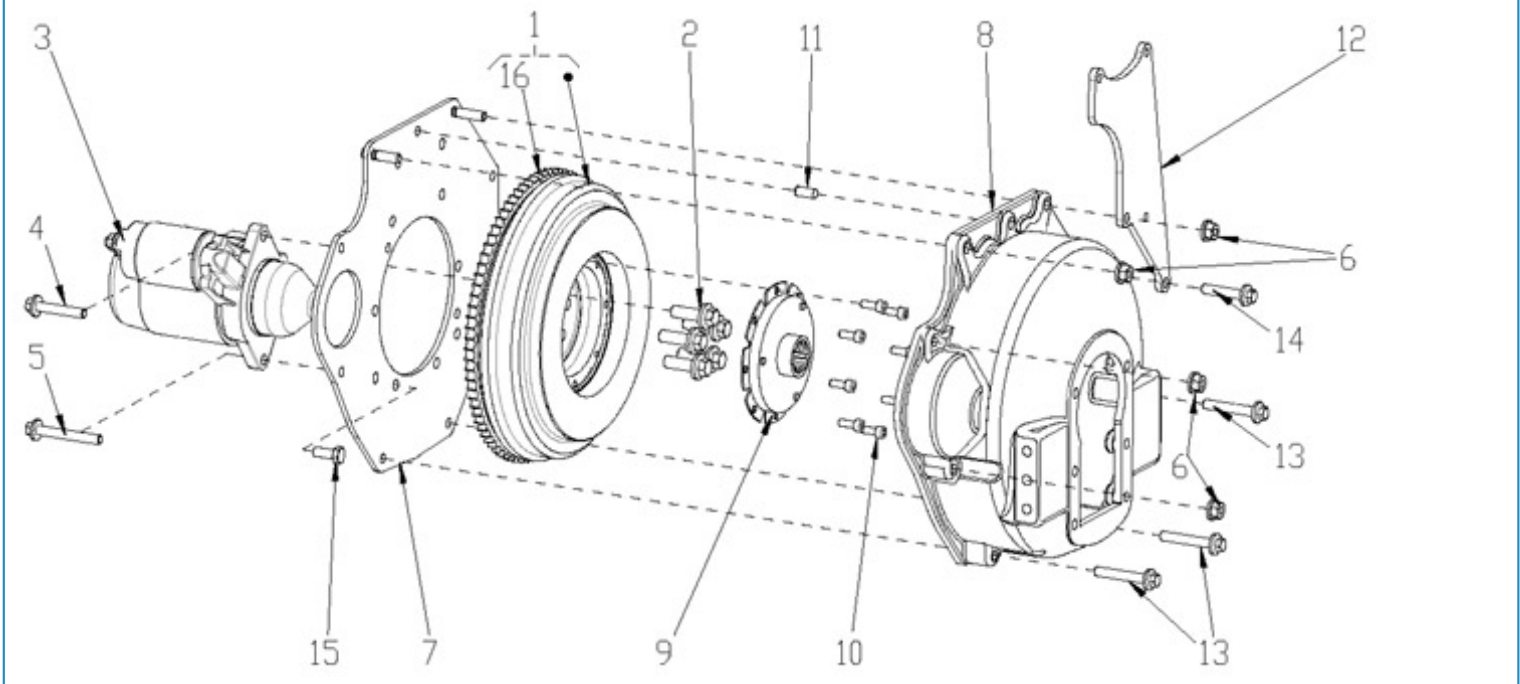

N3.21 STANDARD ENGINE / GEAR BOX FLANGE

Part number	Item	Désignation article	Quantity
970313313	1	COMP.FLYWHEEL	1
970313309	2	BOLT	5
970313218	3	ASSY STARTER	1
39160926	4	BOLT	4
39160925	5	BOLT	1
39460916	6	NUT	4
970314273	7	PLATE, REAR END	1
95200257	8	HOUSING	1
970776050	9	DAMPERPLATE, 121 DIN	1
970119147	10	BOLT, SOCK M 6X12	8
970490111	11	PIN, CYLINDRICAL	1
95310774	12	BRACKET	1
39160642	13	BOLT	3
39160639	14	BOLT	1
970313428	15	BOLT	8
970313418	16	GEAR, RING	1