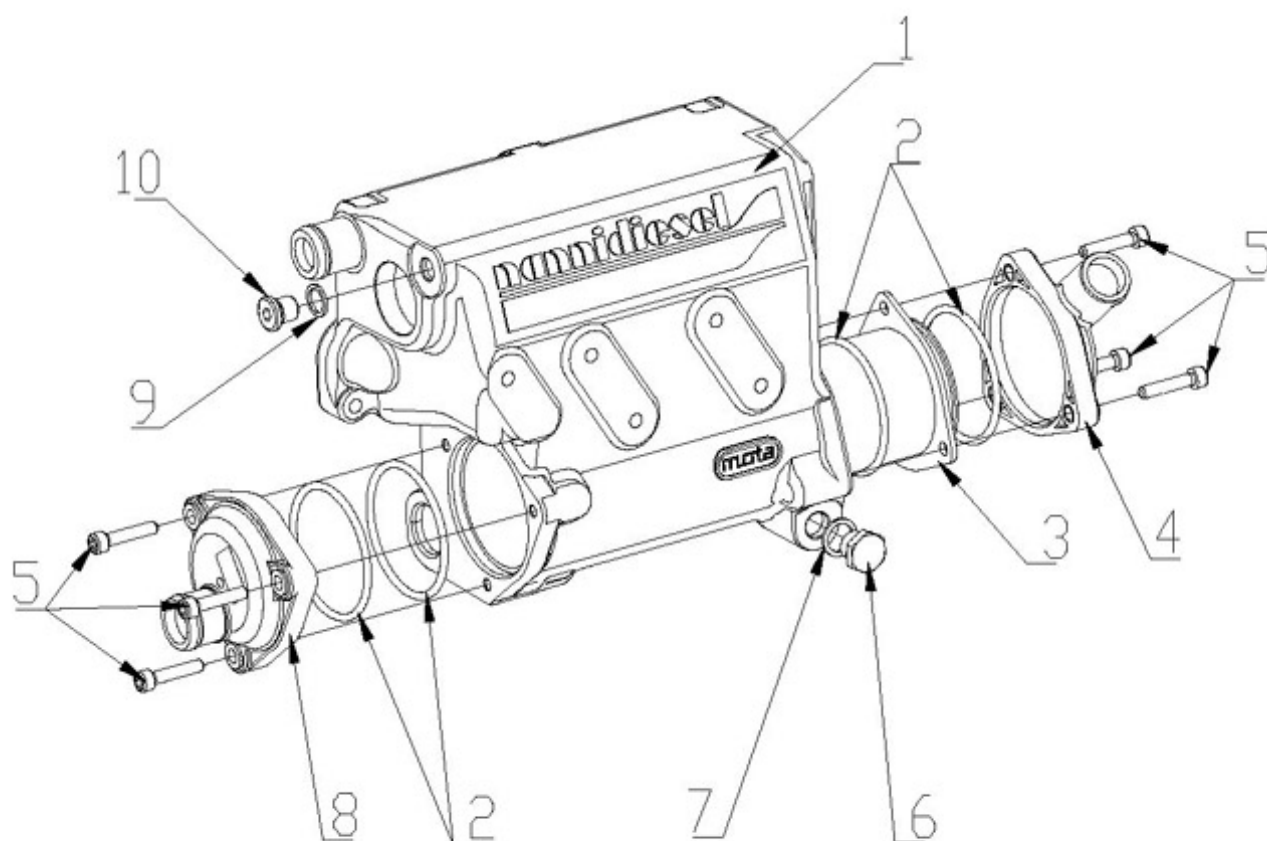

N3.21 STANDARD ENGINE / HEAT EXCHANGER - DETAILS

Part number	Item	Désignation article	Quantity
48418183	2	O RING	4
970313731	3	TUBE STACK	1
970313276	4	COVER, WATER INLET	1
970634037	5	BOLT, SOCK M 6X 30	6
970875506	6	PLUG	1
970300306	7	GASKET, RING D14	1
970313275	8	COVER, WATER INLET	1
970300325	9	RING, SEAL D12	1
970314998	10	PLUG	1