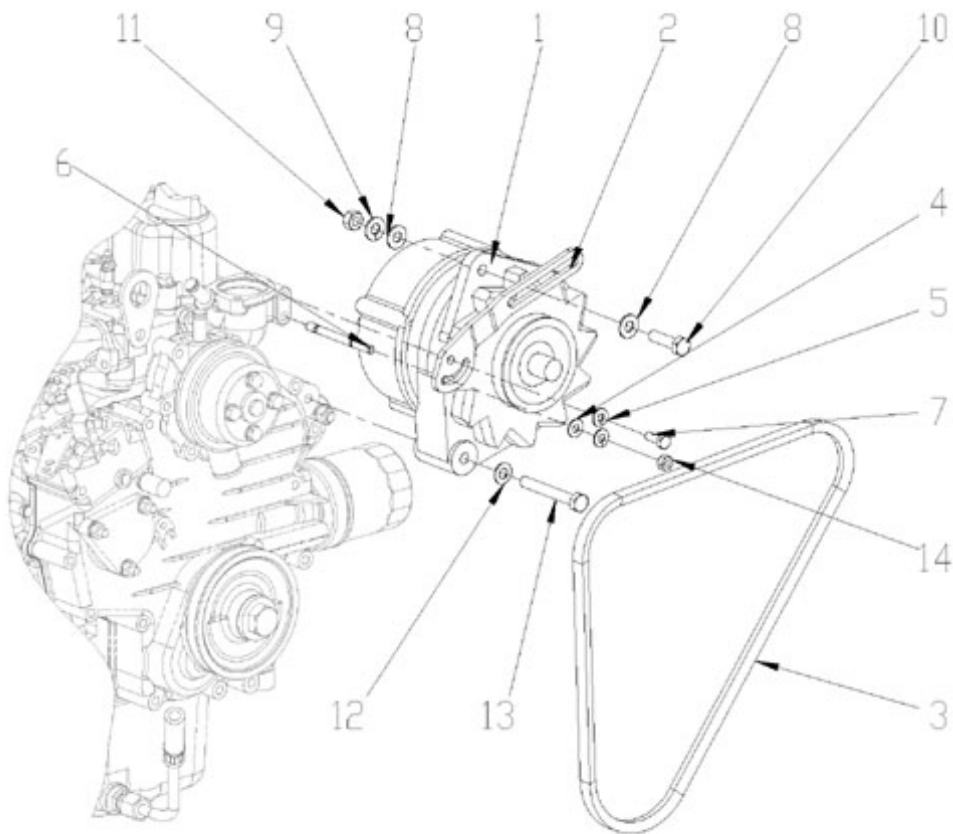

N3.21 STANDARD ENGINE / ALTERNATOR

Part number	Item	Désignation article	Quantity
48201149	1	ALTERNATOR 12V-70A	1
95310765	2	ADJUSTER	1
48108138	3	V BELT	1
970635459	4	WASHER,PLAIN D 6	1
970119149	5	WASHER, SPRING D 6	2
39020550	6	STUD M6-60,J12,cl 8.8,ZN	1
970439910	7	BOLT,HEX M 6X 16	1
970027323	8	WASHER,PLAIN D 8	2
970119138	9	WASHER,SPRING D 8	1
970119148	10	BOLT, HEX M 8X 30	1
970027322	11	NUT,M 8	1
970119139	12	WASHER,CORRUGATED D8	1
970639603	13	BOLT,HEX M 8X 65	1
970635459	14	WASHER,PLAIN D 6	1