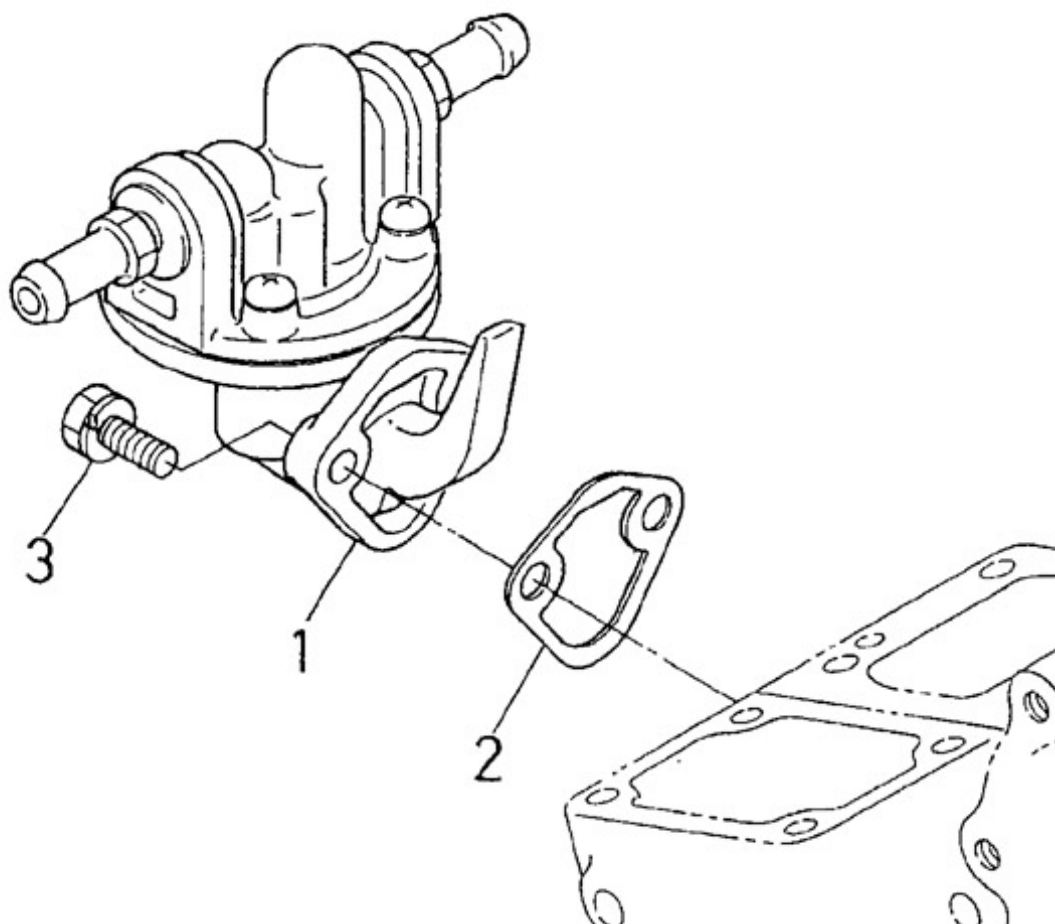

N3.21 STANDARD ENGINE / FEED PUMP

Part number	Item	Désignation article	Quantity
970142501	1	PUMP,FUEL FEED 2. 40	1
970142512	2	GASKET,FUEL PUMP 2. 40	1
970491117	3	BOLT,M 6X 16	2