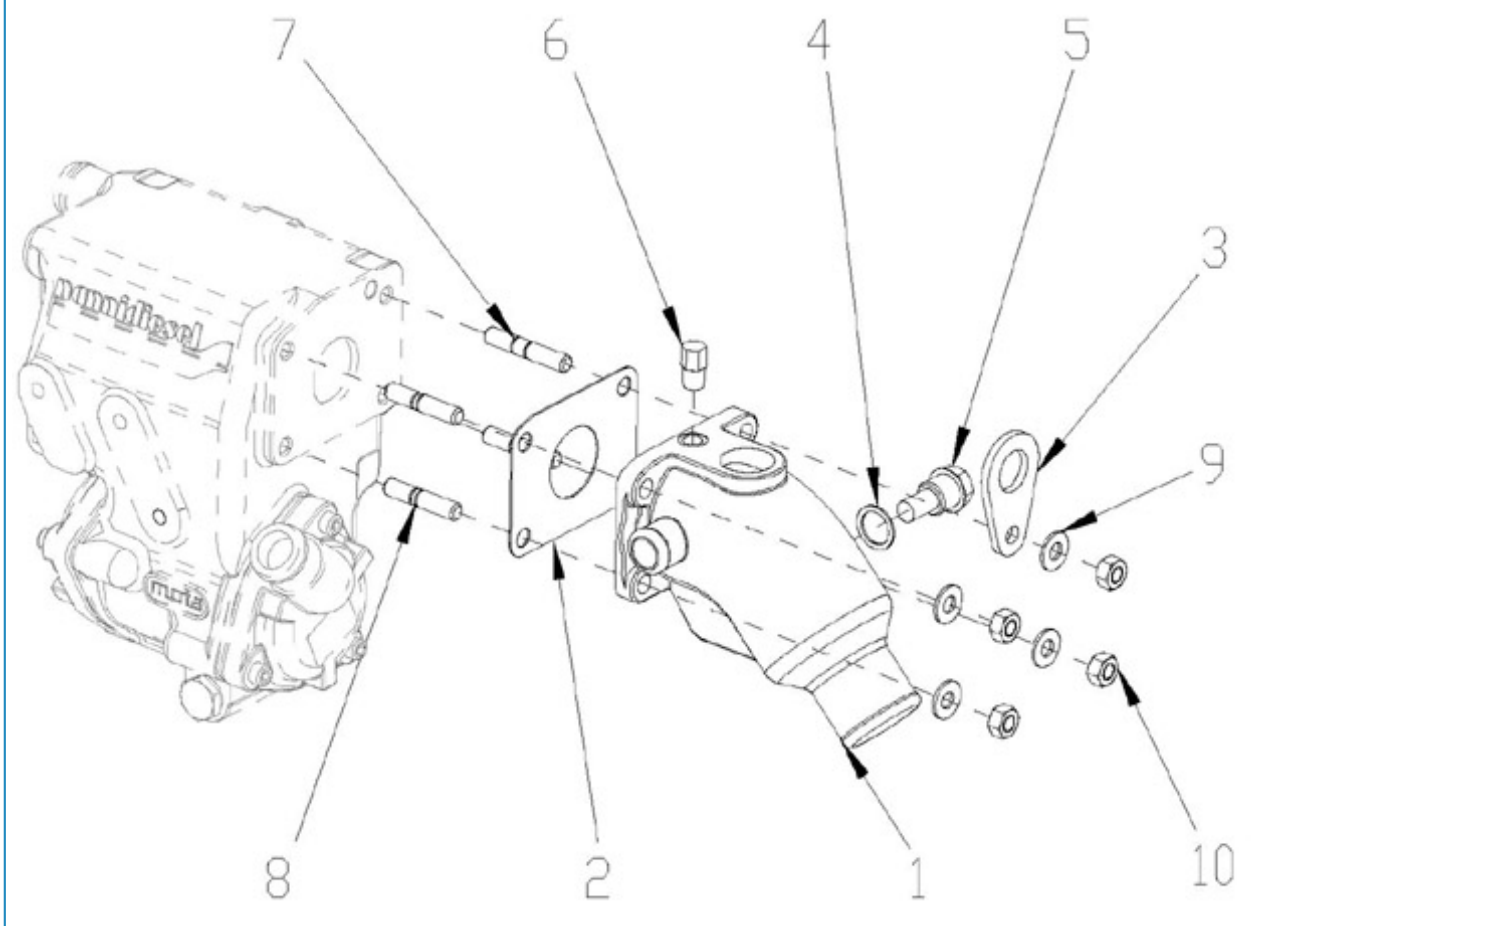

N3.21 STANDARD ENGINE / EXHAUST ELBOW

Part number	Item	Désignation article	Quantity
970307024APR	1	ENS.COUDE ECHAPP.DIA 40MM 2.4	1
970307015	2	GASKET	1
970140901	3	HOOK, ENGINE 2.40	1
970300199	4	GASKET,RING D16	1
970494635	5	ANODE,ZINC CPL M16X1,5	1
970307265	6	PLUG,HEX 1/8	1
39020308	7	STUD BOLT	2
970300080	8	STUD,M 8X 25	2
970119139	9	WASHER,CORRUGATED D8	4
970300079	10	NUT,M 8 SPECIAL	4