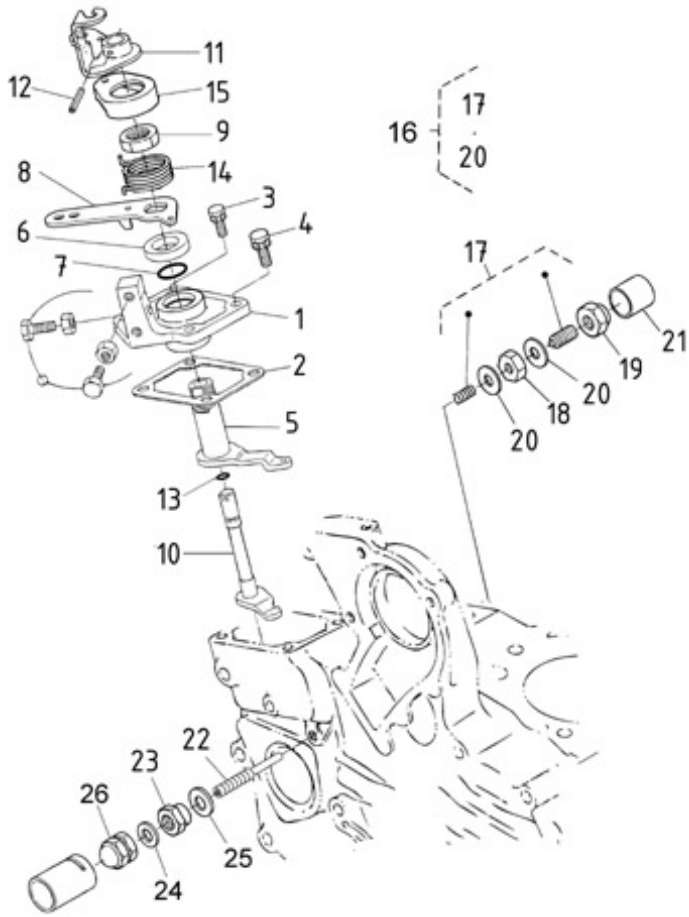

N3.21 STANDARD ENGINE / ACCELERATOR

Part number	Item	Désignation article	Quantity
970313375	1	PLATE,SPEED CONTROL	1
970141311	2	GASKET, SPEED CONTROL 2.40	1
970490119	3	BOLT,M 6X 18	2
970313904	4	BOLT	2
970313374	5	LEVER,GOVERNOR	1
970313436	6	COLLAR	1
970313802	7	O RING	1
970313447	8	LEVER,SPEED CONTROL	1
970313426	9	NUT,SPEED CONTROL	1
970313431	10	SHAFT,LEVER	1
970313893	11	LEVER,ENGINE STOP	1
970313352	12	PIN,SPRING	1
970313665	13	O RING	1
970313905	14	SPRING,RETURN	1
970313425	15	CAP	1
970307613	16	ASSY APPARATUS	1
970307614	17	ASSY BOLT,ADJUSTING	1
970491129	18	NUT	1
970141130	19	NUT, IDLE ASSEM.	1
970491131	20	WASHER,SEAL	2
970141132	21	CAP, BOLT COVER	1
970140401	22	SCREW, REGULATOR	1
970310962	23	NUT	1
970150403	24	RING,SEAL	1
970313440	25	GASKET	1
970140404	26	NUT	1