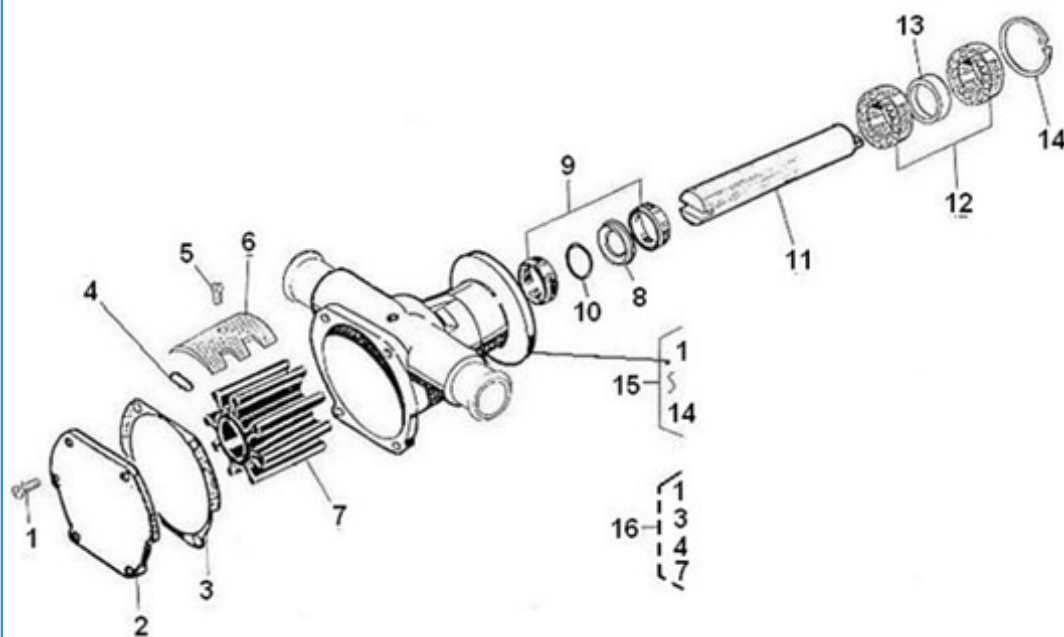

N3.21 STANDARD ENGINE / SEA WATER PUMP - DETAILS

Part number	Item	Désignation article	Quantity
970303686	1	SCREW,COVER W/PUMP F35B-9	6
970303691	2	COVER,WATER PUMP F4B-9	1
970504028	3	GASKET,F4B-9	1
970303687	4	SCREW,CAM WATER PUMP	1
970303687	5	SCREW,CAM WATER PUMP	1
970504034	6	CAM,WATER PUMP F4B-9	1
970434013	7	IMPELLER,WATER PUMP F 4B D 12	1
970307738	8	SPACER	1
970434031	9	RING,SEAL OIL W/PUMP F35B-9	2
970307744	10	O-RING	1
970307734	11	PUMP SHAFT	1
970303692	12	BEARING,CASE WATER PUMP F4B-9	2
970307739	13	SPACER	1
970303693	14	RING,RETAINING WATER PUMP F4B-	1
970307808	15	PUMP,WATER	1
970307749	16	REPAIR KIT	1