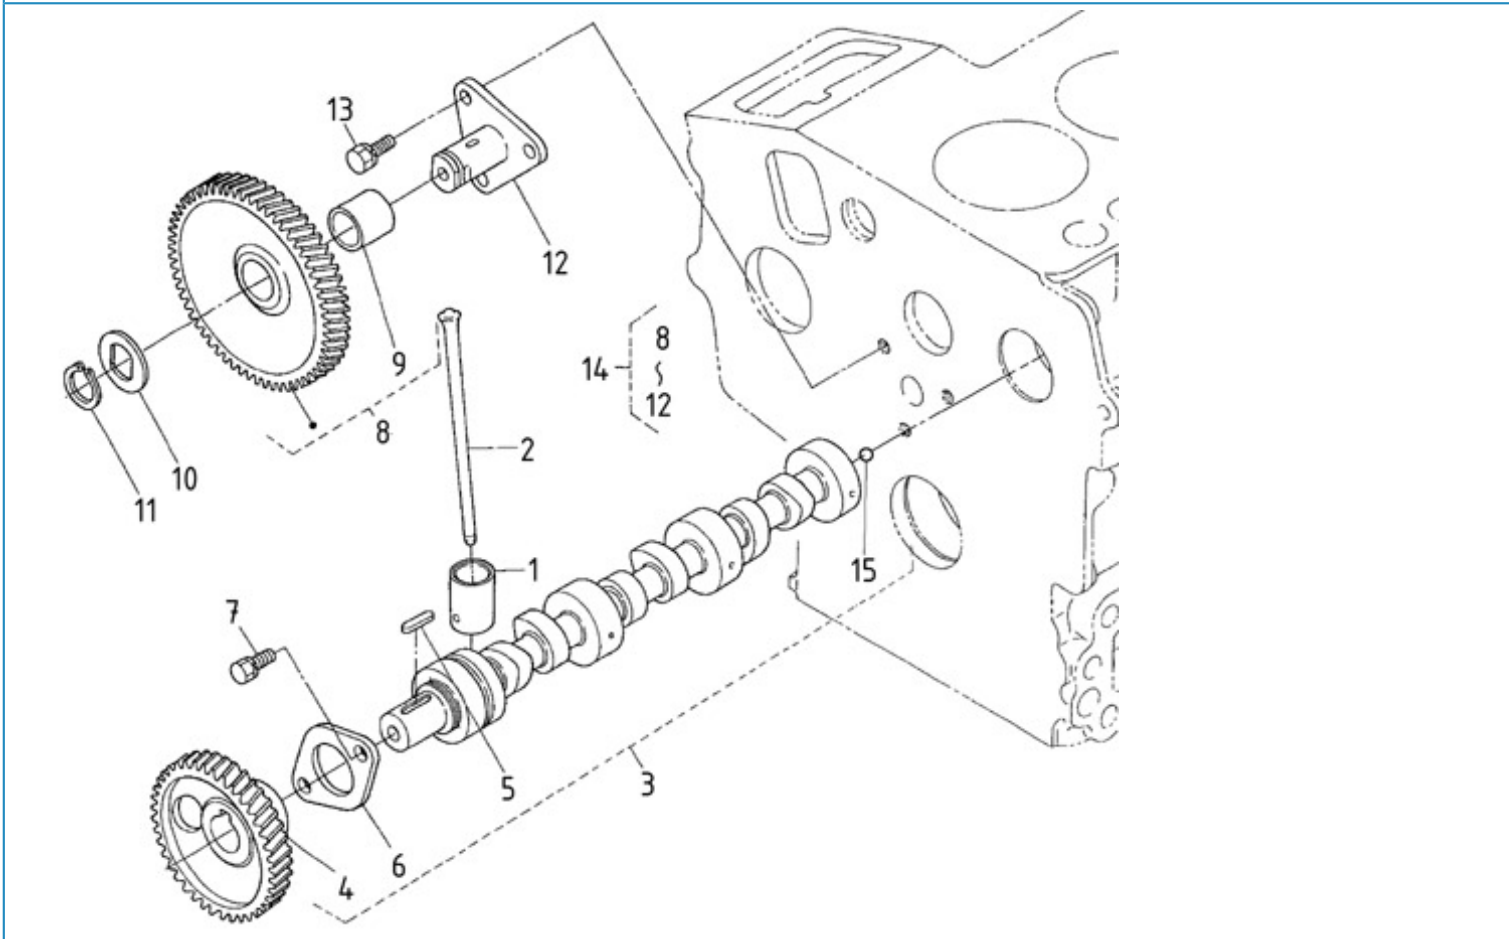

N3.21 STANDARD ENGINE / CAMSHAFT

Part number	Item	Désignation article	Quantity
970141101	1	TAPPET, CAMSHAFT 2.40	6
970307548	2	PUSH ROD	6
970314258	3	ASSY CAMSHAFT	1
970141105	4	GEAR, CAMSHAFT 2.40	1
970141106	5	KEY, FEATHER CAMSHAFT 2.40-4.1	1
970141107	6	STOPPER, CAMSHAFT	1
970140123	7	BOLT ,M 6X12	2
970307542	8	COMP.GEAR,IDLE	1
970314198	9	BUSH	1
970307544	10	COLLAR,IDLE GEAR	1
970307545	11	RING,SNAP	1
970307546	12	SHAFT,IDLE GEAR	1
970310351	13	BOLT	3
970141112	14	BUSH, IDLE GEAR	1
970302897	15	BEARING,BALL	1