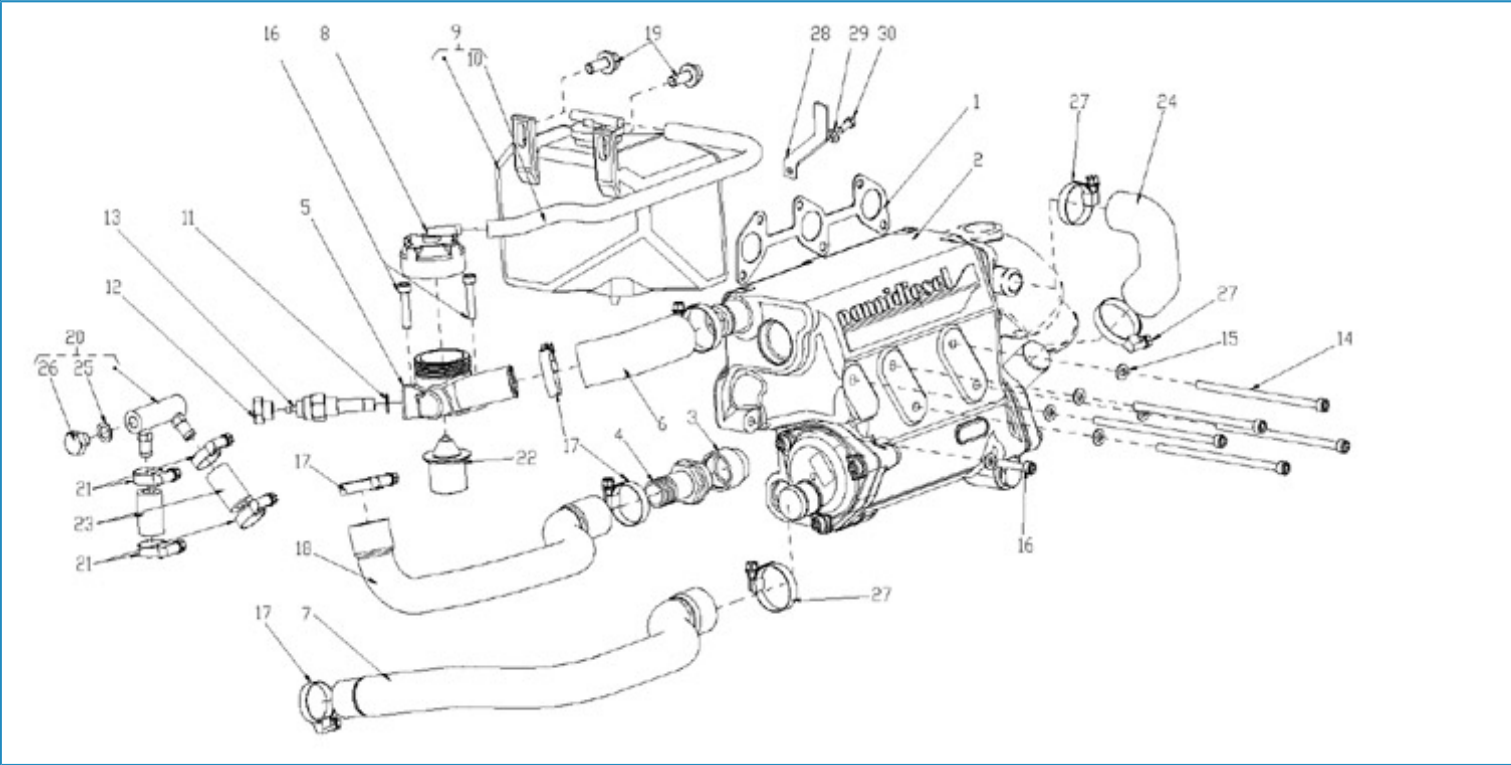

N3.21 STANDARD ENGINE / HEAT EXCHANGER

Part number	Item	Désignation article	Quantity
970313799	1	GASKET	1
48300403	2	HEAT EXCHANGER	1
970313143	3	EXTANSION	1
970313142	4	UNION	1
95200260	5	WATER FLANGE	1
48328150	6	HOSE	1
48328178	7	HOSE	1
970313176	8	FILLING PRESSURE CAP	1
970315192	9	EXPANSION TANK	1
970300077	10	HOSE,D 8 L= 450	1
970300430	11	GASKET,RING D10	1
970875506	12	PLUG	1
970851602	13	WATER TEMPERATURE SENDER	1
39160732	14	BOLT	5
970609602	15	WASHER,CORRUGATED D 6	6
970634037	16	BOLT,SOCK M 6X 30	3
970310214	17	CLAMP 20 X 32 X 9	5
48328168	18	HOSE	1
39160661	19	BOLT	2
KP103A50	20	BREATHER	1
970310244	21	ASSY THERMOSTAT	1
970310244	22	ASSY THERMOSTAT	1
32808002	23	FUEL HOSE ISO 7840 D8	0
48328175	24	HOSE	1
970300430	25	GASKET,RING D10	1
41169405	26	PLUG	1
970604526	27	CLAMP,HOSE 22-32	3
95310806	28	BRACKET	1
970119138	29	WASHER,SPRING D 8	1
39160661	30	BOLT	1