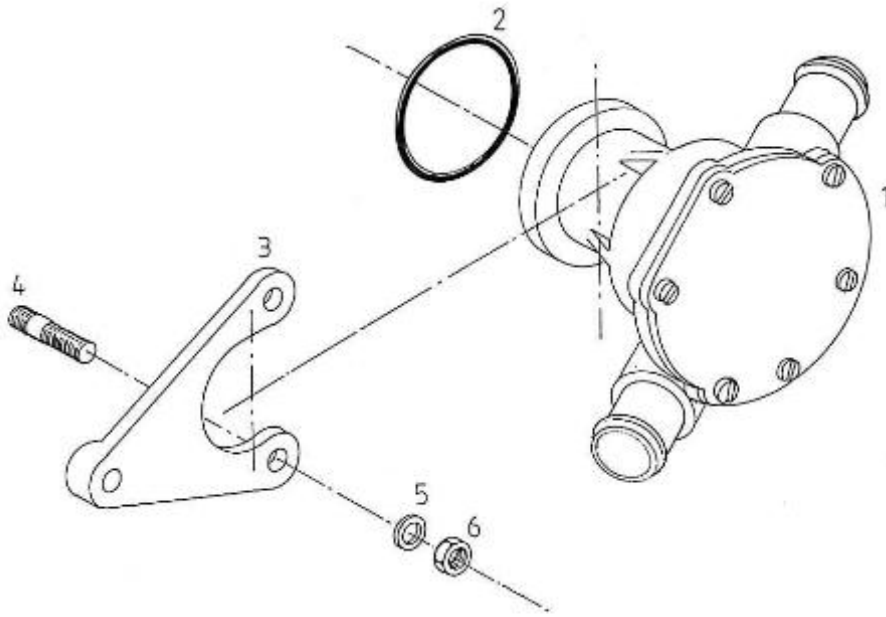

N3.21 STANDARD ENGINE / SEA WATER PUMP

Part number	Item	Désignation article	Quantity
970307808	1	PUMP,WATER	1
970494025	2	O-RING	1
970307809	3	FLANGE	1
970154026	4	STUD,M 6X 22	3
970609602	5	WASHER,CORRUGATED D 6	3
970635460	6	NUT,M 6	3