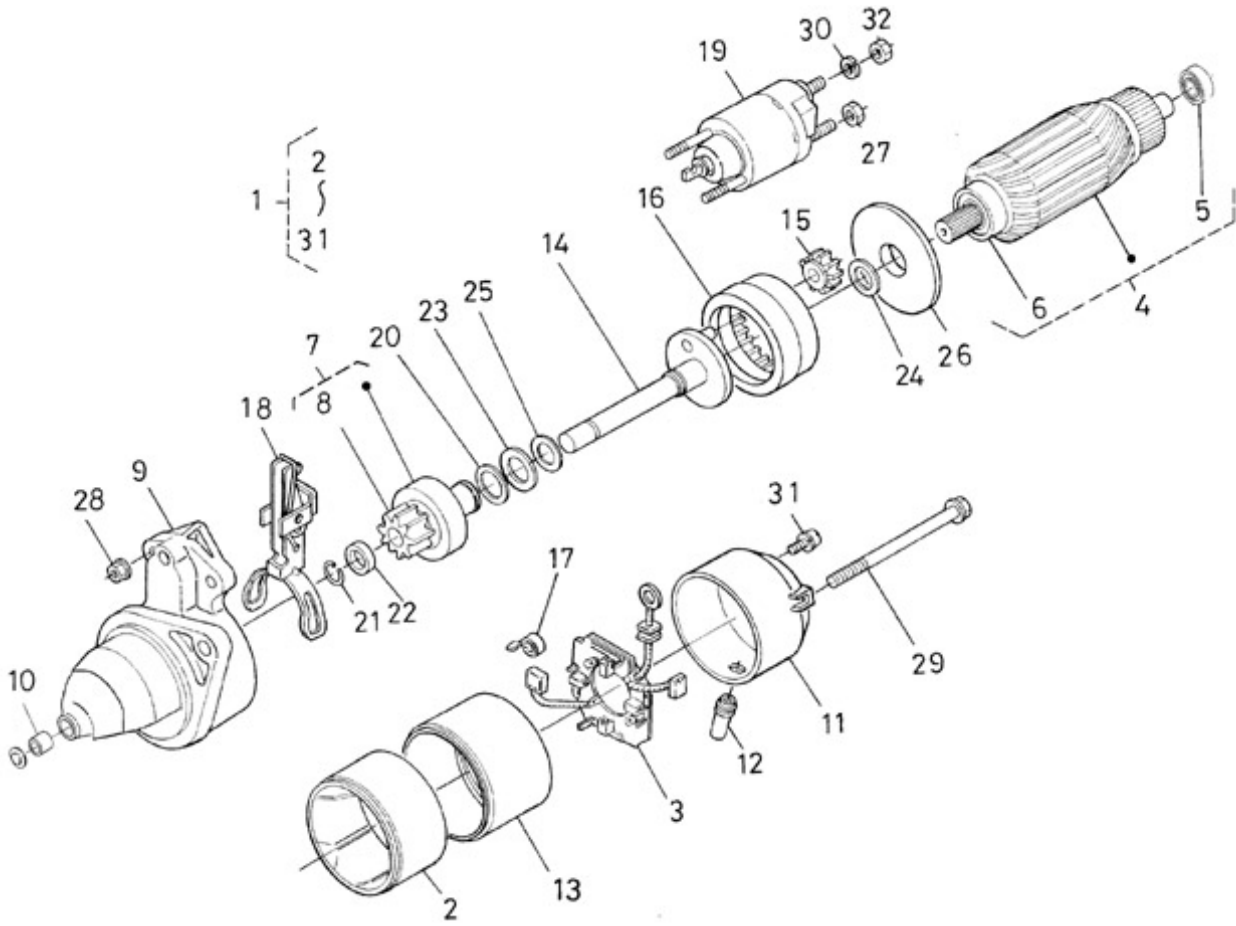

N3.21 STANDARD ENGINE / STATER - DETAILS

Part number	Item	Désignation article	Quantity
970313218	1	ASSY STARTER	1
970313460	2	ASSY YOKE,STARTER	1
970313364	3	ASSY HOLDER	1
970313461	4	ASSY ARMATURE	1
970303959	5	BEARING,CASE	1
970314188	6	BEARING,BALL	1
970313465	7	ASSY CLUTCH,STARTER	1
970314261	8	GEAR,PINION	1
970313458	9	ASSY HOUSING,STARTER	1
970313462	10	BEARING	1
970312471	11	ASSY FRAME	1
970313358	12	COVER	1
970313365	13	ASSY BEARING	1
970313466	14	ASSY SHAFT,STARTER	1
970313362	15	GEAR	3
970313363	16	GEAR	1
970517318	17	SPRING,BRUSH	2
970313360	18	LEVER	1
970312485	19	ASSY SWITCH,MAGNETIC	1
970313361	20	RING,SNAP	1
970313357	21	RING,SNAP	1
970313359	22	COLLAR	1
970313366	23	WASHER,PLAIN	1
970313367	24	WASHER,PLAIN	1
970313368	25	WASHER,PLAIN	1
970313369	26	PLATE	1
970313416	27	NUT,HEXAGON	1
970497340	28	NUT	2
970313356	29	BOLT,THROUGH	2
970490904	30	WASHER,SPRING D 8	1
970313467	31	SCREW	2
970303966	32	NUT	1