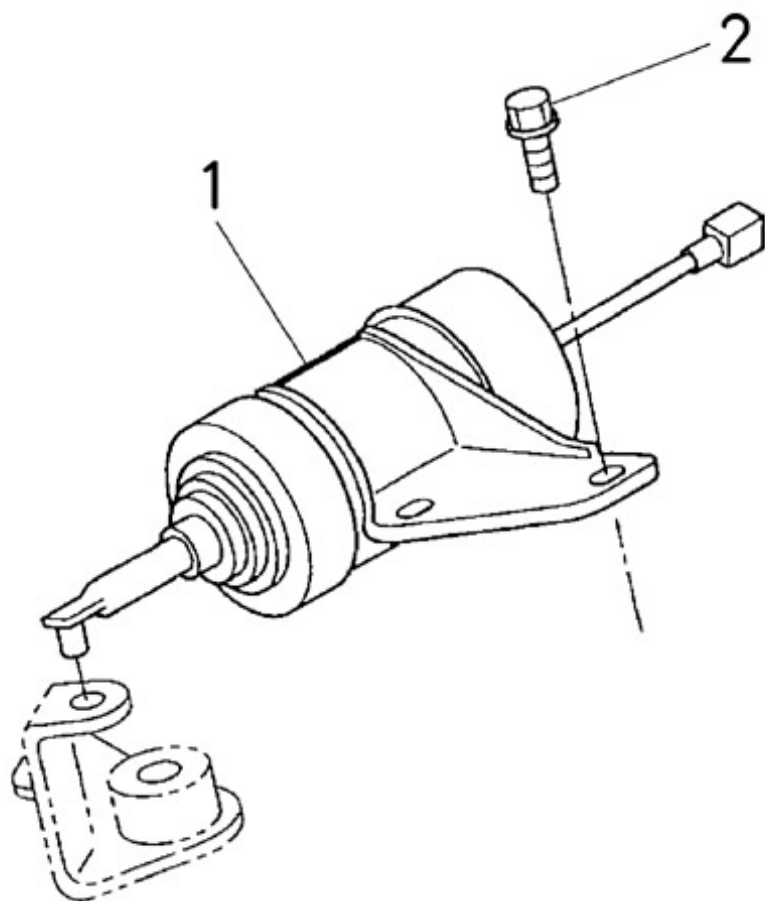

N3.21 STANDARD ENGINE / ELECTRICAL STOP

Part number	Item	Désignation article	Quantity
970307669	1	SOLENOID,STOP	1
39160735	2	BOLT	2