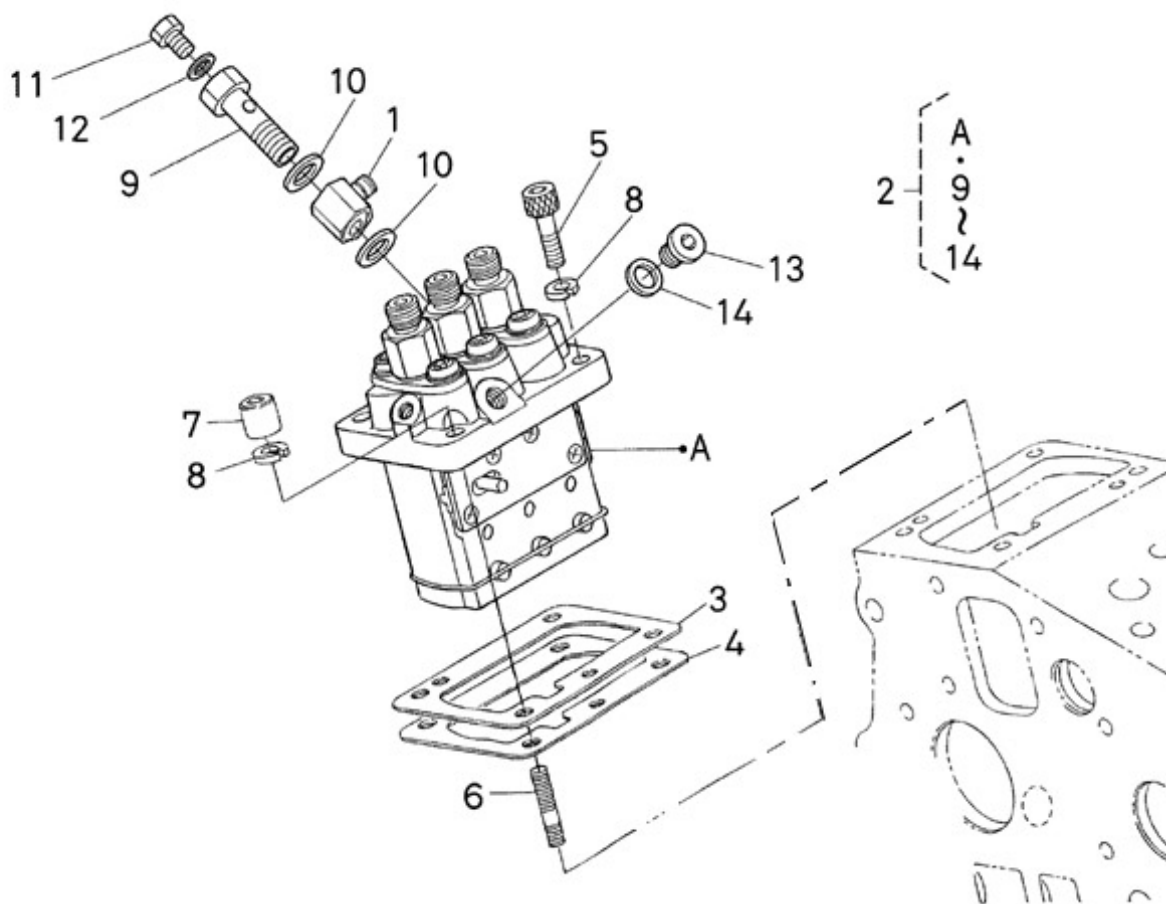

N3.21 STANDARD ENGINE / INJECTION AND FEED PUMPS

Part number	Item	Désignation article	Quantity
970307599	1	JOINT, EYE	1
970307860	2	ASSY PUMP, INJECTION	1
970307861	3	SHIM, INJ. PUMP 0.20	1
970315030	3	SHIM, INJECTION PUMP	1
970315029	3	SHIM, INJECTION PUMP	1
970310335	4	SHIM, INJ. PUMP 0.30	1
970307862	4	SHIM, INJ. PUMP 0.25	1
970142138	5	BOLT, SOCK M 6X 20	2
970142139	6	STUD, INJ. PUMP	2
970142140	7	NUT, CAP	2
970310417	8	WASHER, SPRING	4
970307609	9	SCREW, FOLLOW	1
970307610	10	GASKET, COPPER	2
970307611	11	SCREW	1
970307612	12	GASKET	1
970310341	13	PLUG	1
970307869	14	GASKET	1