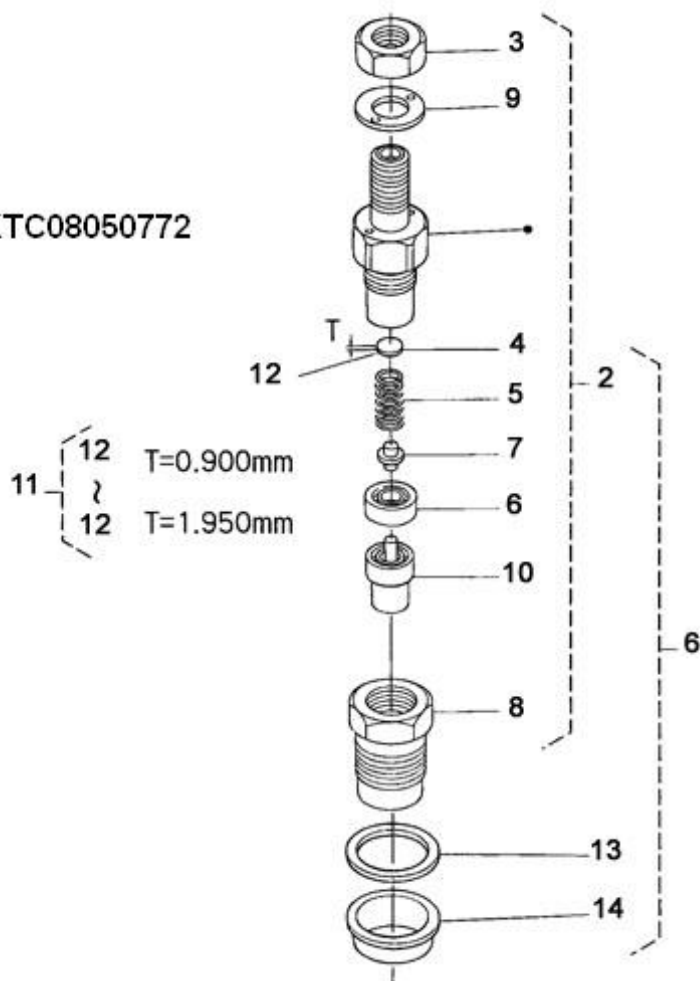

N3.21 STANDARD ENGINE / INJECTION NOZZLE

AFTER N°KTC08050772

Part number	Item	Désignation article	Quantity
970313383	1	KIT HOLDER,NOZZLE	3
970307587	1	ASSY HOLDER,NOZZLE	3
970307587	2	ASSY HOLDER,NOZZLE	3
970142175	2	NUT,NOZZLE INJ.	3
970302825	3	SPACER,ADJ.NOZZLE STD. 0.900	3
970142175	3	NUT,NOZZLE INJ.	3
970302825	4	SPACER,ADJ.NOZZLE STD. 0.900	3
970142171	4	SPRING,NOZZLE FUEL	3
970142173	5	PIECE,DISTANCE NOZZLE INJ.	3
970142171	5	SPRING,NOZZLE FUEL	3
970142173	6	PIECE,DISTANCE NOZZLE INJ.	3
970142170	6	ROD,PUSH NOZZLE FUEL	3
970307595	7	NUT	3
970142170	7	ROD,PUSH NOZZLE FUEL	3
970302826	8	WASHER,NOZZLE INJ.	3
970307595	8	NUT	3
970302826	9	WASHER,NOZZLE INJ.	3
970307596	9	PIECE,NOZZLE	3
970142200	10	SET,SPACER NOZZLE	3
970307596	10	PIECE,NOZZLE	3
970313846	11	WASHER,ADJUSTING 1.700mm	3