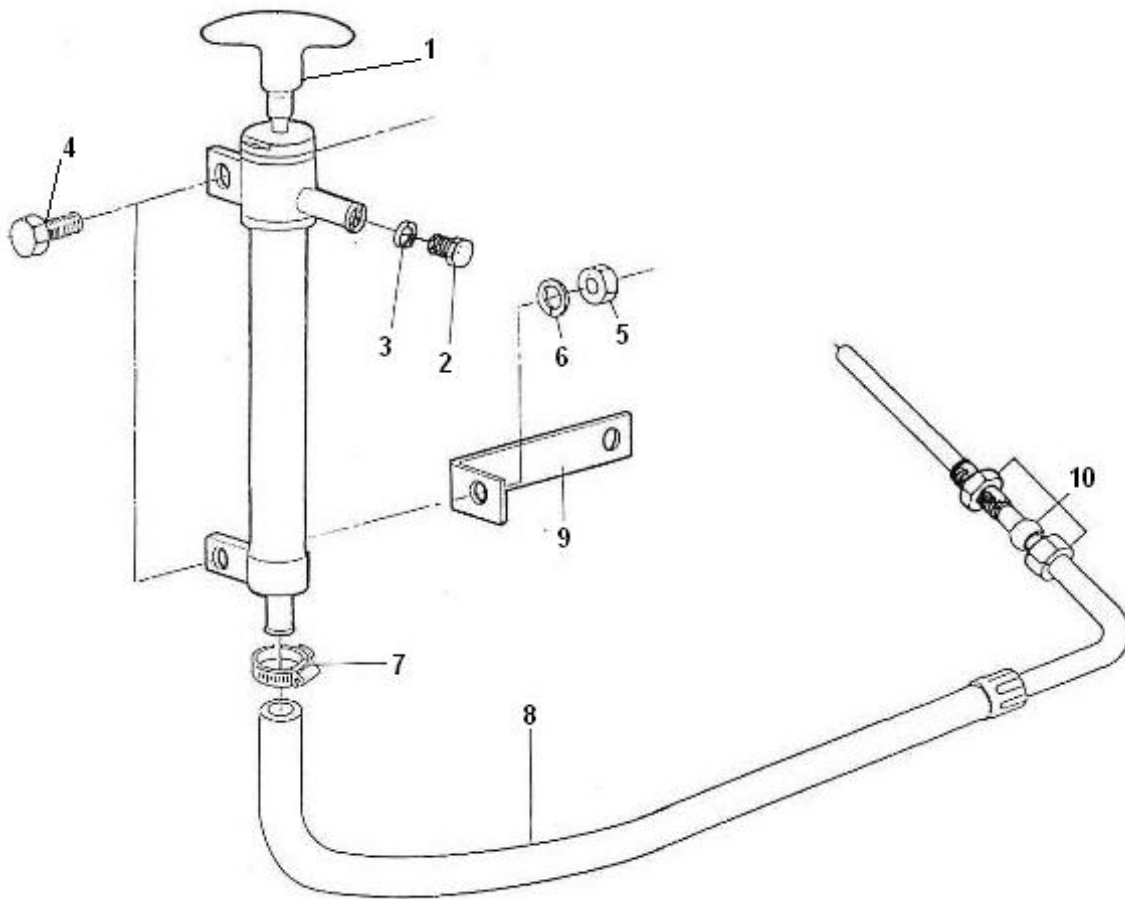

N3.21 STANDARD ENGINE / OIL DRAIN PUMP

Part number	Item	Désignation article	Quantity
970439302	1	PUMP,OIL EXTRACTION	1
970832061	2	BOLT	1
970300288	3	GASKET,M8	1
970439910	4	BOLT,HEX M 6X 16	2
970635460	5	NUT,M 6	1
970119149	6	WASHER, SPRING D 6	1
970439306	7	CLAMP	1
970313197	8	DRAIN OIL PIPE	1
970307019	9	BRACKET	1
970310026	10	CONNECTION	1