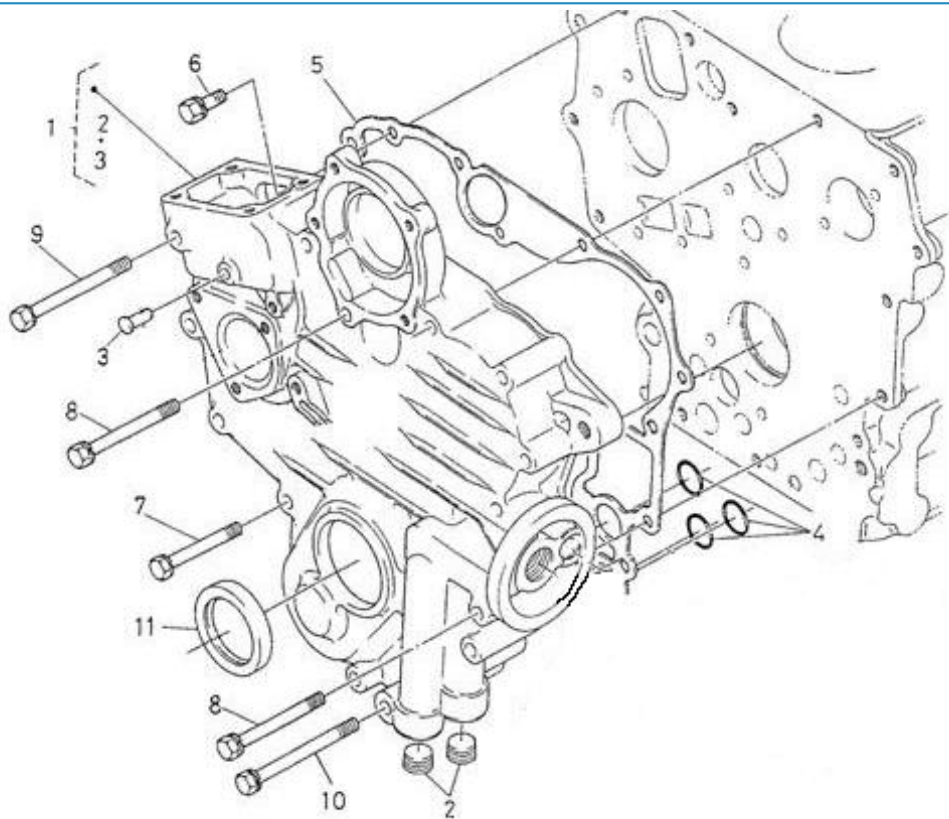

N3.21 STANDARD ENGINE / TIMING GEAR CASE

Part number	Item	Désignation article	Quantity
970307619	1	COMP CASE,GEAR	1
970490109	2	PLUG,SOCK	2
970140204	3	PIN, TIMING COVER 2.40	1
970313349	4	O RING	3
970315047	5	GASKET,GEAR CASE NA	1
970140205	5	GASKET, TIMING CASE 2.40	1
970490119	6	BOLT,M 6X 18	1
970302737	7	BOLT,M 6X 50	10
970140208	8	BOLT	3
970307621	9	BOLT	1
970307622	10	BOLT	1
970307623	11	SEAL,OIL	1