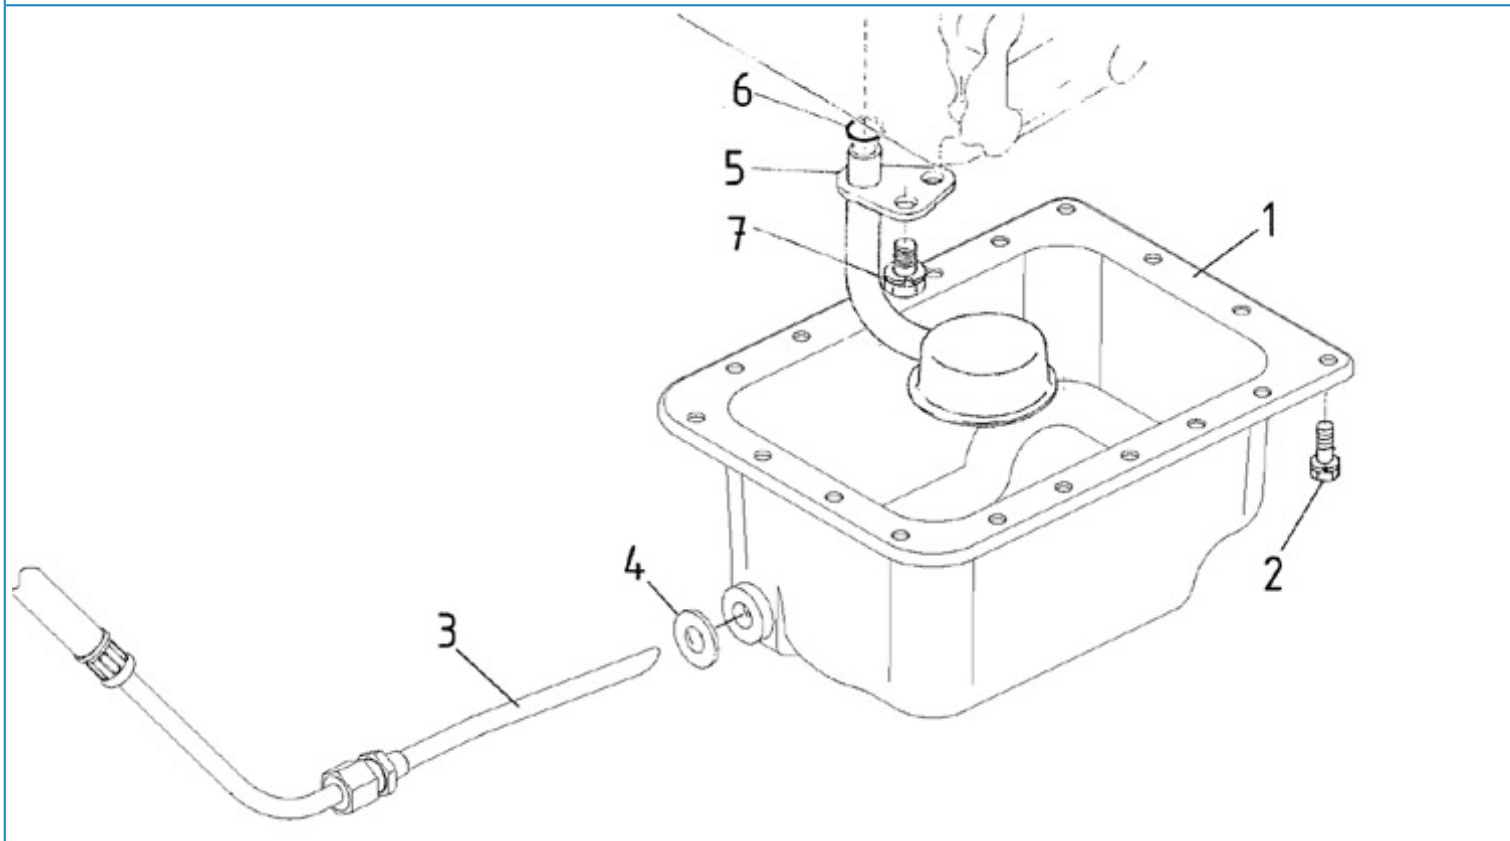

N3.21 STANDARD ENGINE / OIL SUMP - OIL PUMP

Part number	Item	Désignation article	Quantity
970307972	1	PAN,OIL	1
970310351	2	BOLT	18
970313197	3	DRAIN OIL PIPE	1
970300325	4	RING,SEAL D12	1
970307463	5	FILTER 1,OIL	1
970301951	6	O-RING	1
970313311	7	BOLT	1