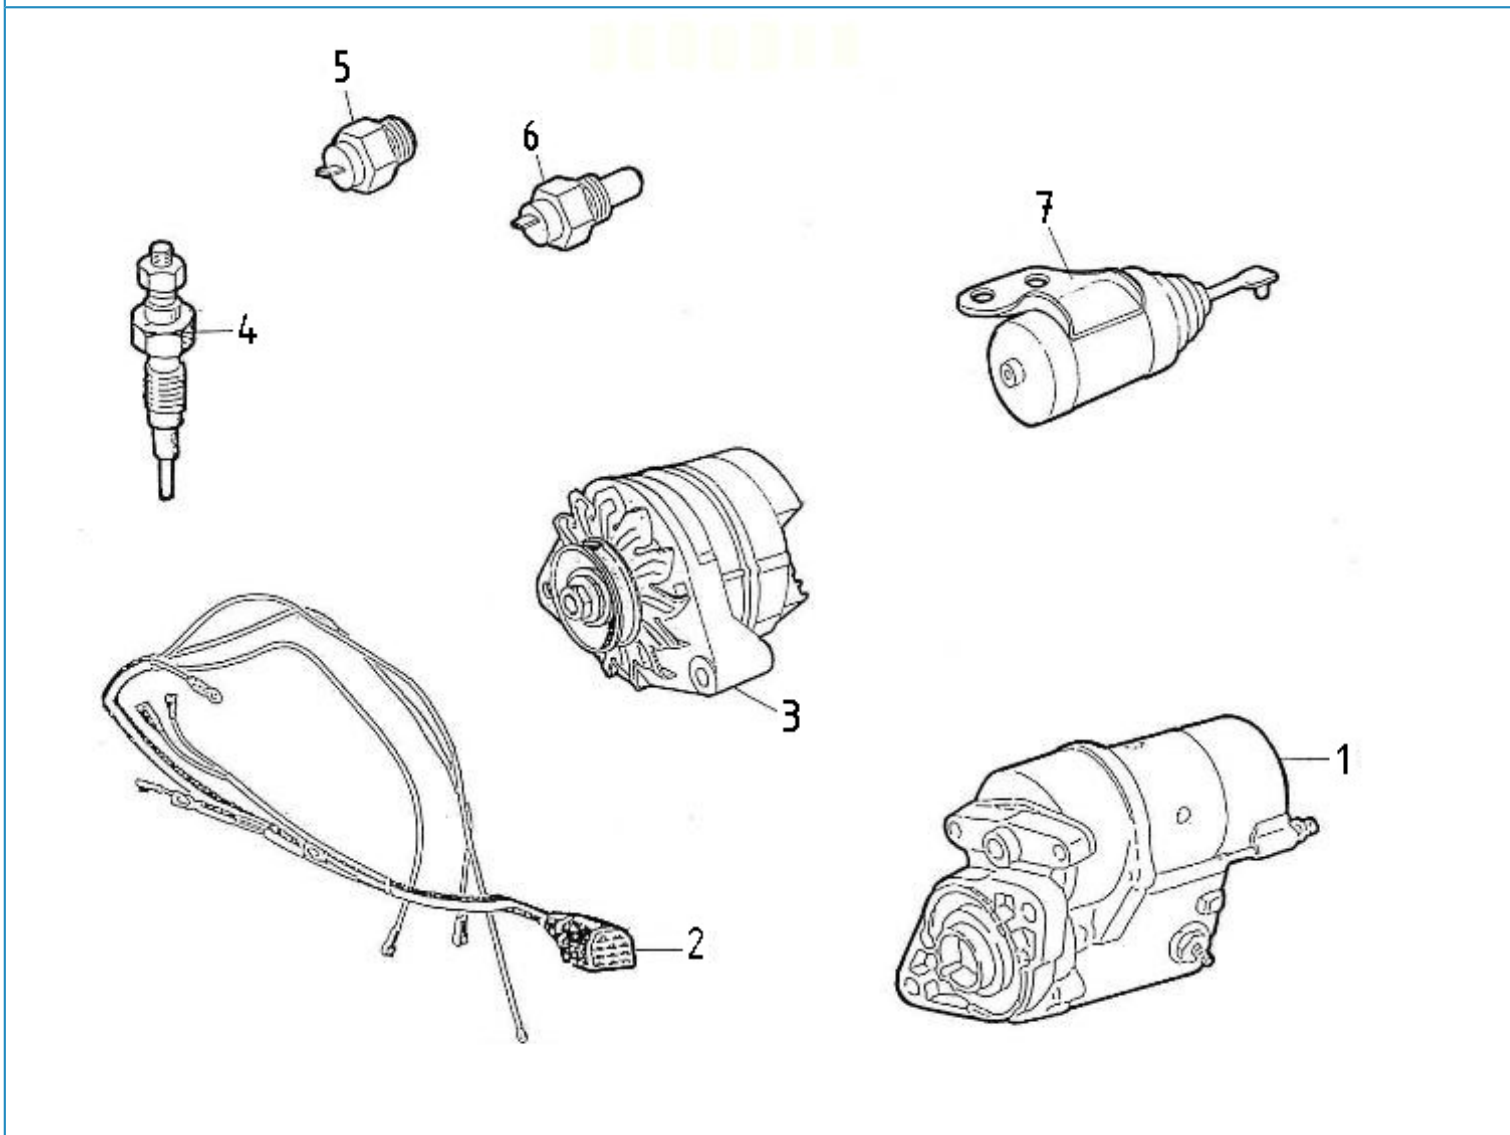

N3.21 STANDARD ENGINE / ELECTRICAL EQUIPMENTS

Part number	Item	Désignation article	Quantity
970313218	1	ASSY STARTER	1
674485	2	WIRING	1
48201149	3	ALTERNATOR 12V-70A	1
970307591	4	GLOW PLUG	1
970851700	5	SWITCH,OIL	1
970304054	6	TEMPERATURE SWITCH 1/8 1P 97	1
970307669	7	SOLENOID,STOP	1