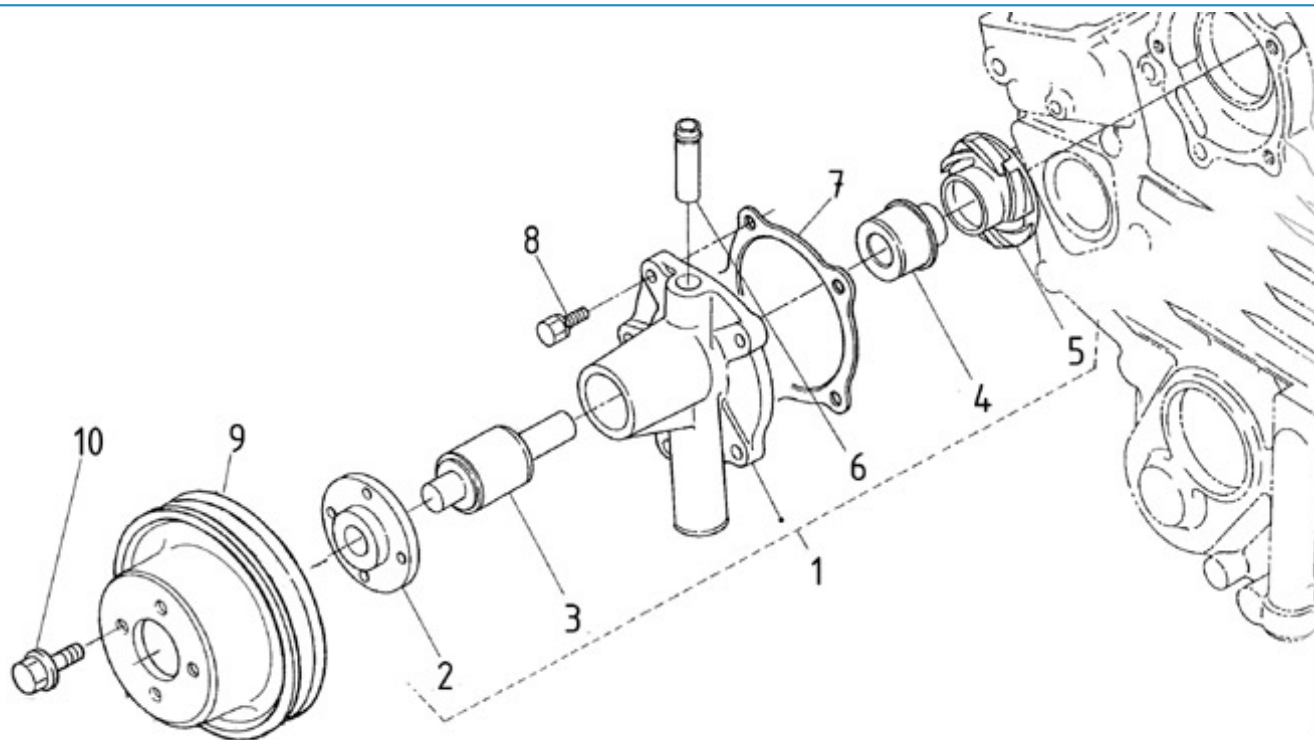

N3.21 STANDARD ENGINE / FRESH WATER PUMP

Part number	Item	Désignation article	Quantity
970307624	1	ASSY PUMP,WATER	1
970307625	2	FLANGE,WATER PUMP	1
970307626	3	BEARING,BALL(RADIAL)	1
970307627	4	ASSY SEAL,MECHANICAL	1
970307628	5	IMPELLER,WATER PUMP	1
970313857	6	PIPE,WATER RETURN	1
970315053	7	GASKET,WATER PUMP	1
970141537	8	BOLT, M6X22	4
970144312	9	PULLEY	1
970313345	10	BOLT,FLANGE	4