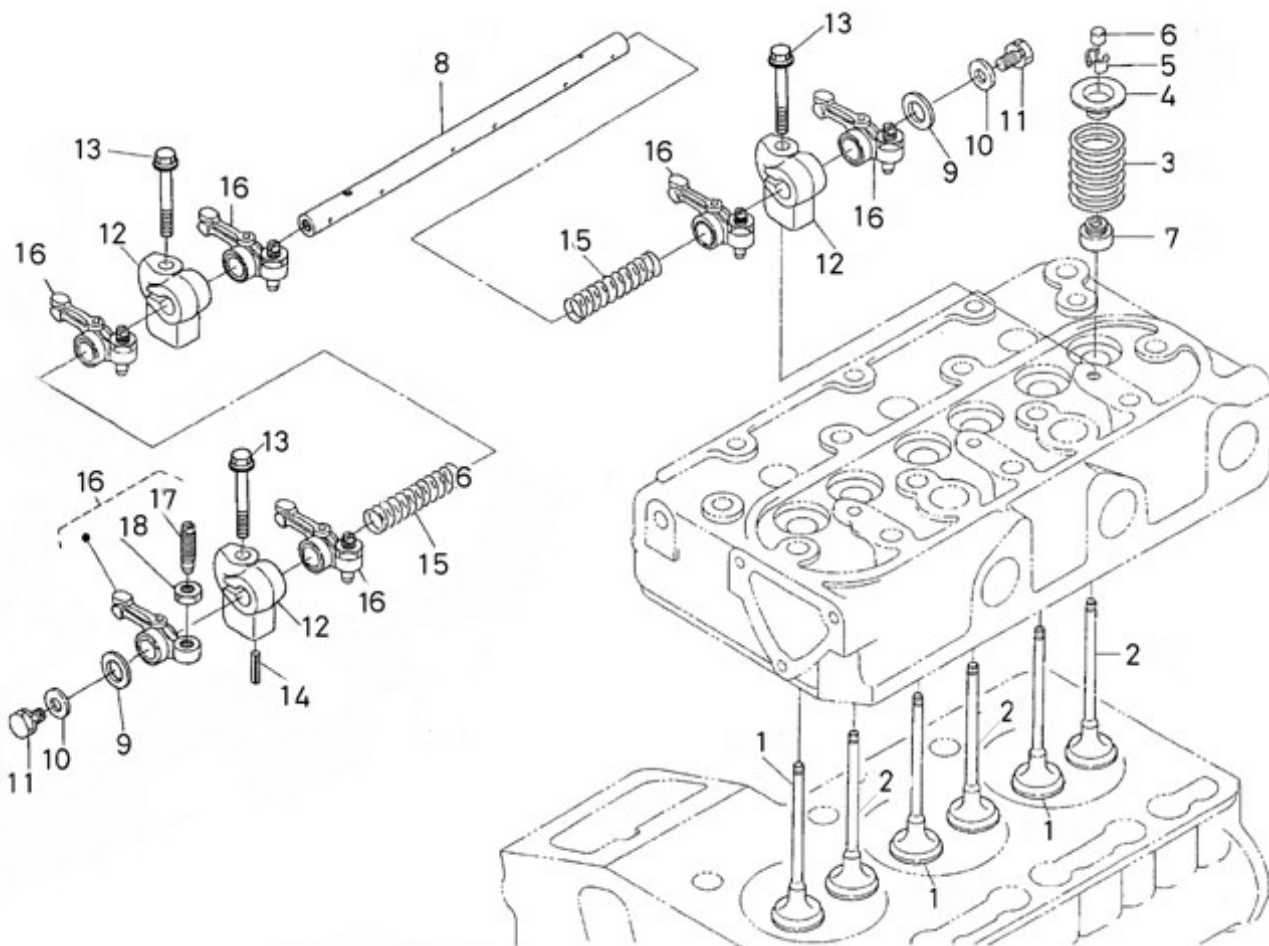

N3.21 STANDARD ENGINE / TIMING GEAR CASE

Part number	Item	Désignation article	Quantity
970307619	1	COMP CASE,GEAR	1
970490109	2	PLUG,SOCK	2
970140204	3	PIN, TIMING COVER 2.40	1
970313349	4	O RING	3
970315047	5	GASKET,GEAR CASE NA	1
970140205	5	GASKET, TIMING CASE 2.40	1
970490119	6	BOLT,M 6X 18	1
970302737	7	BOLT,M 6X 50	10
970140208	8	BOLT	3
970307621	9	BOLT	1
970307622	10	BOLT	1
970307623	11	SEAL,OIL	1

N3.21 STANDARD ENGINE / CYLINDER HEAD

Part number	Item	Désignation article	Quantity
970490901	1	HOOK,ENGINE 2.60-3.90-4.110	1
970490919	2	BOLT,M 8X 16	1
970313483	3	COMP.CYLINDER HEAD	1
970315054	3	COMP.CYLINDER HEAD	1
970140904	4	CAP, FREEZE	1
970140908	5	PLUG, CYL.HEAD 2.40	1
970140922	6	GUIDE, VALVE INTAKE 2.40HE	3
970140923	7	GUIDE, VALVE EXHAUST 2.40	3
970302722	8	CAP,FREEZE	2
970140912	9	BOLT, CYL.HEAD 2.40	14
970314259	10	GASKET,CYLINDER HEAD	1
970313818	11	COMP.FLANGE,WATER	1
970307629	12	PIPE,WATER RETURN	1
970313376	13	GASKET,WATER FLANGE	1
970491117	14	BOLT,M 6X 16	2
970151309	15	WASHER,PLAIN D 6	2
970310244	16	ASSY THERMOSTAT	1
970314251	17	GASKET,THERMOSTAT	1
970304054	18	TEMPERATURE SWITCH 1/8 1P 97	1

N3.21 STANDARD ENGINE / VALVES AND SPRINGS

Part number	Item	Désignation article	Quantity
970313910	1	VALVE,INLET	3
970313911	2	VALVE,EXHAUST	3
970141003	3	SPRING, VALVE 2.40	6
970141004	4	RETAINER, VALVE SPRING	6
970141005	5	COLLAR, VALVE SPRING 2.40	6
970141007	6	CAP, VALVE	6
970307541	7	SEAL,VALVE STEM	6
970314195	8	SHAFT,ROCKER ARM	1
970141009	9	SPRING, ROCKER ARM 2.40	2
970313377	10	WASHER,PLAIN	2
970141015	11	BOLT, M6X10	2
970313456	12	BRACKET,ROCKER ARM	3
970313346	13	BOLT,FLANGE	3
970151130	14	PIN,SPRING RETAINER	1
970313808	15	SPRING	2
970141019	16	ASSY, ROCKER ARM 2.40HE	6
970141022	17	SCREW, ADJ.ROCKER ARM	6
970141023	18	NUT, ROCKER ARM 2.40	6