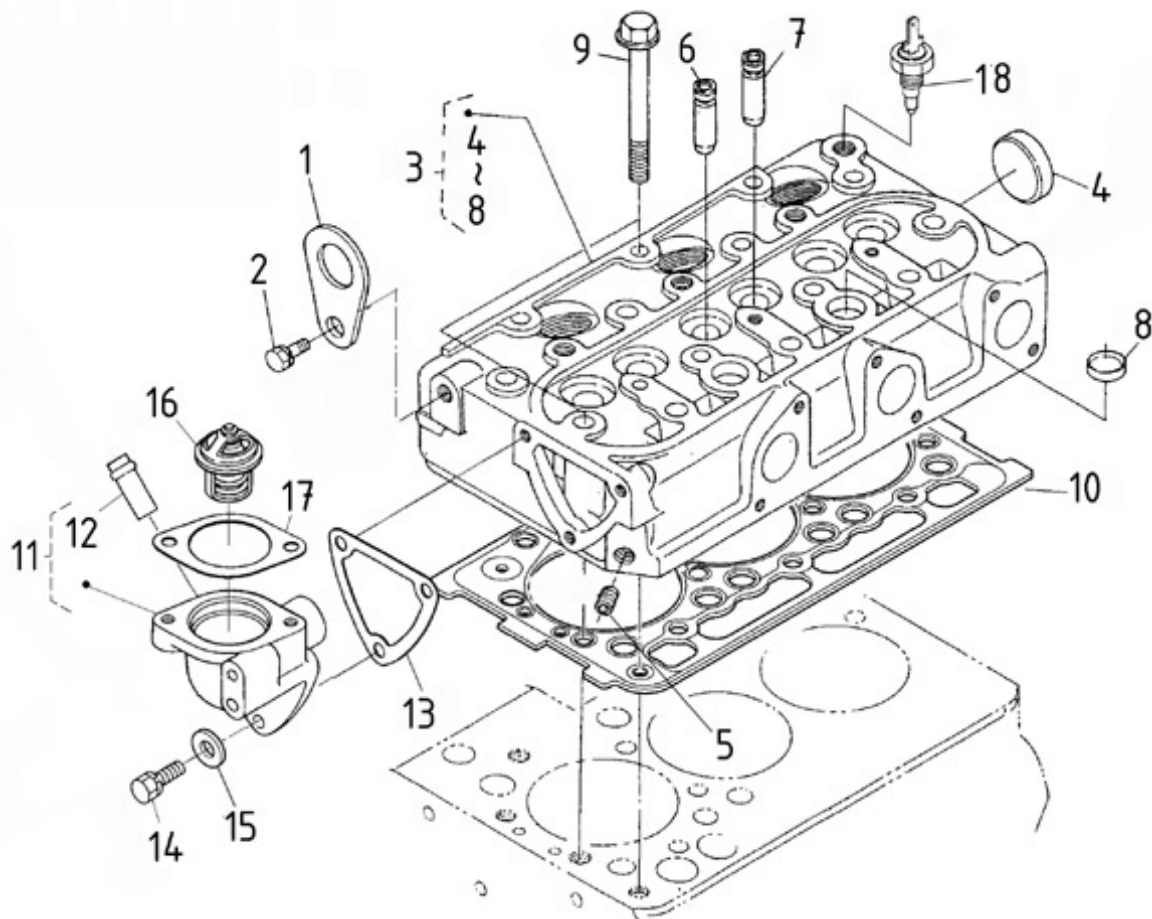

N3.21 STANDARD ENGINE / CYLINDER HEAD

Part number	Item	Désignation article	Quantity
970490901	1	HOOK,ENGINE 2.60-3.90-4.110	1
970490919	2	BOLT,M 8X 16	1
970313483	3	COMP.CYLINDER HEAD	1
970315054	3	COMP.CYLINDER HEAD	1
970140904	4	CAP, FREEZE	1
970140908	5	PLUG, CYL.HEAD 2.40	1
970140922	6	GUIDE, VALVE INTAKE 2.40HE	3
970140923	7	GUIDE, VALVE EXHAUST 2.40	3
970302722	8	CAP,FREEZE	2
970140912	9	BOLT, CYL.HEAD 2.40	14
970314259	10	GASKET,CYLINDER HEAD	1
970313818	11	COMP.FLANGE,WATER	1
970307629	12	PIPE,WATER RETURN	1
970313376	13	GASKET,WATER FLANGE	1
970491117	14	BOLT,M 6X 16	2
970151309	15	WASHER,PLAIN D 6	2
970310244	16	ASSY THERMOSTAT	1
970314251	17	GASKET,THERMOSTAT	1
970304054	18	TEMPERATURE SWITCH 1/8 1P 97	1