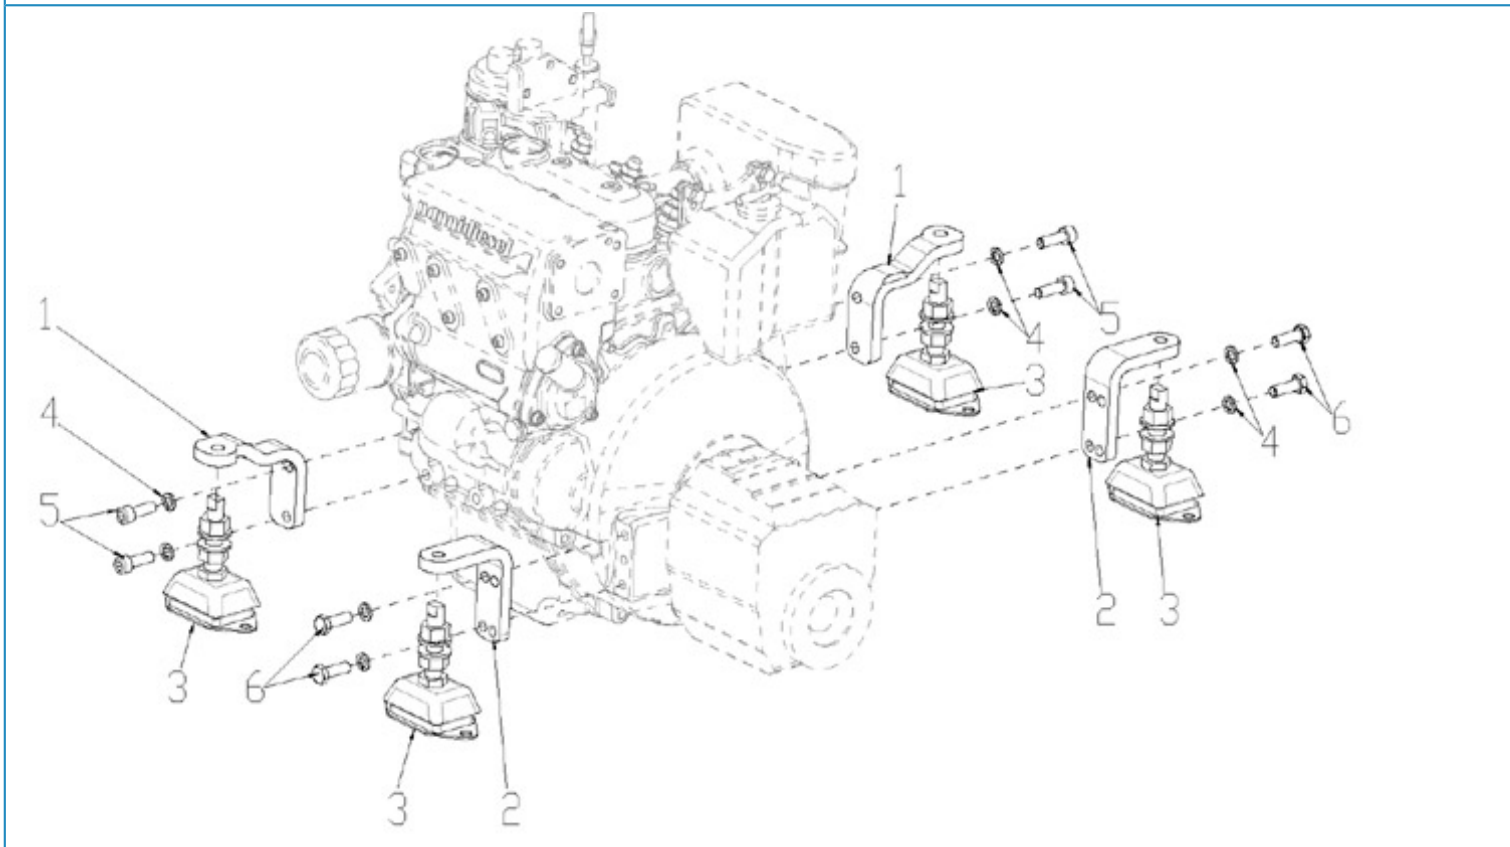

N3.21 STANDARD ENGINE / SUPPORT AND MOUNTING

Part number	Item	Désignation article	Quantity
95310762B	1	PIEDS MOTEUR AV	0
95310763	2	FOOT	2
48190036	3	MOUNT,RUBBER CPL.45 SMALL	4
970119136	4	WASHER,SPRING D10	8
39129602	5	BOLT	4
970649721	6	BOLT,HEX M10X 30	4