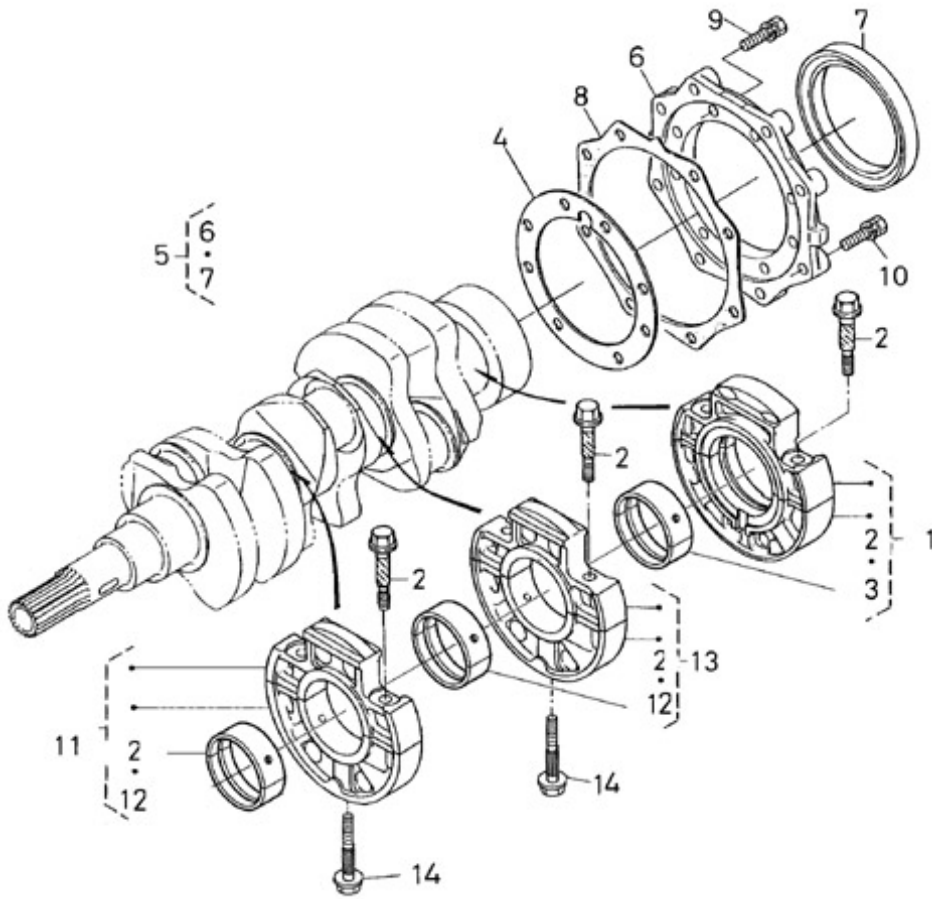

N3.21 STANDARD ENGINE / CRANKSHAFT-BEARINGS

Part number	Item	Désignation article	Quantity
970307466	1	ASSY CASE,MAIN BRG	1
970141533	2	BOLT, BEARING CASE	6
970491526	3	METAL,CRANKSHAFT 2 STD	1
970141506	4	GASKET, BEARING CASE 2.40	1
970313812	5	ASSY COVER,BRG.CASE	1
970141535	6	COVER, BEARING CASE 2.40	1
970315607	7	SEAL, OIL	1
970141529	7	SEAL, OIL	1
970141508	8	GASKET, BEARING CASE COVER 2.4	1
970491536	9	BOLT,M 6X 20	8
970141537	10	BOLT, M6X22	8
970313882	11	ASSY BRG.CASE,MAIN	1
970307571	12	METAL,CRANK SHAFT	2
970314248	13	ASSY BRG.CASE,MAIN	1
970141539	14	BOLT, BEARING CASE N02	2