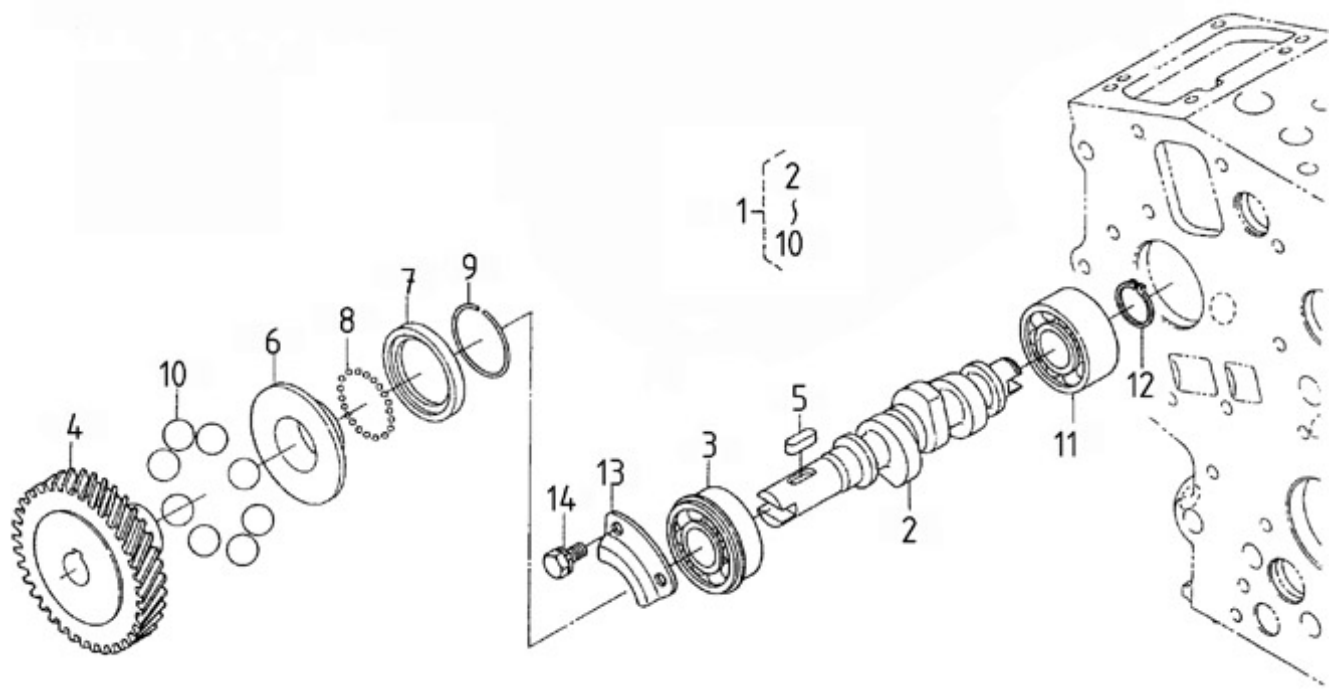

N3.21 STANDARD ENGINE / CAMSHAFT INJECTION PUMP

Part number	Item	Désignation article	Quantity
970307863	1	ASSY CAM SHAFT,FUEL	1
970314197	2	CAMSHAFT,FUEL	1
970142124	3	BEARING,CASE	1
970307602	4	GEAR,INJECTION PUMP	1
970491106	5	KEY,FEATHER	1
970142127	6	SLEEVE	1
970142129	7	COVER,BEARING 2. 40HE	1
970142130	8	BEARING,BALL CAMSHAFT 2.40HE	32
970492128	9	CIR-CLIP,GOVERNOR SLEEVE	1
970492132	10	BEARING,BALL GOVERNOR	8
970313429	11	BEARING,BALL	1
970142133	12	CIR-CLIP,EXTERNAL	1
970142136	13	STOPPER,FUEL CAMSHAFT 2.40	1
970140123	14	BOLT ,M 6X12	2