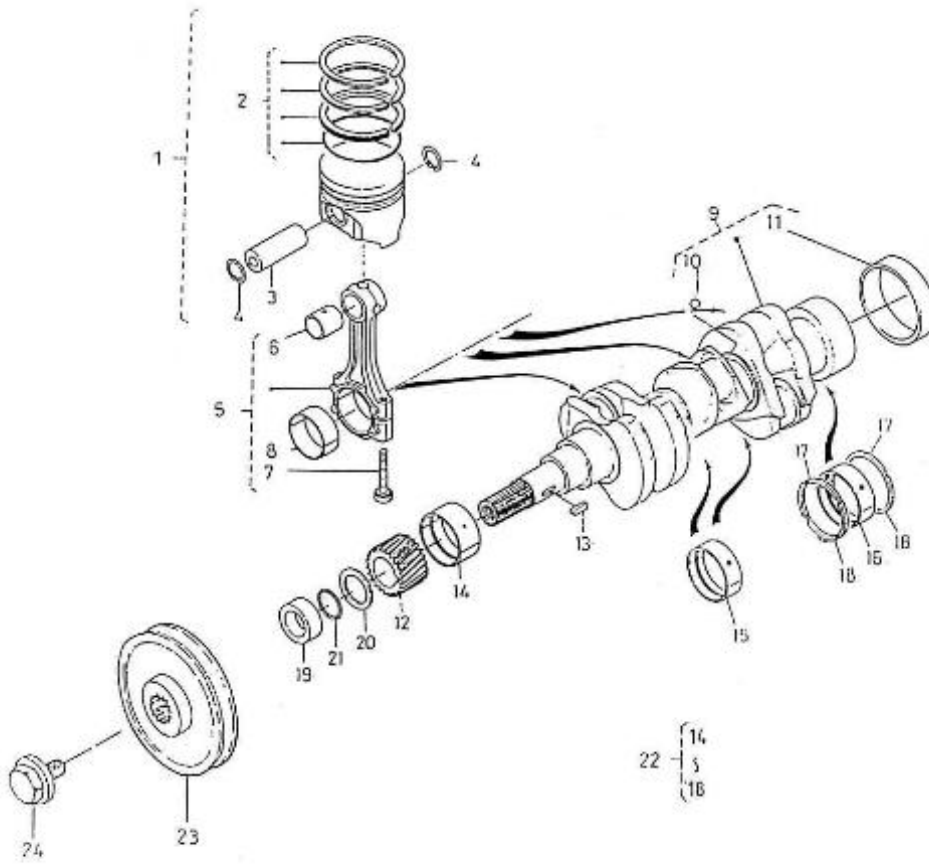

N3.21 STANDARD ENGINE / CRANKSHAFT-PISTONS

Part number	Item	Désignation article	Quantity
970307553	1	PISTON	3
970307554	1	PISTON + 0.25 MM	3
970307555	2	SET,PISTON RING	3
970307556	2	ASSY RING,PISTON +0.25	3
970307557	3	PIN,PISTON	3
970491504	4	CIR-CLIP	6
970307558	5	ASSY ROD,CONNECTING	3
970307559	6	BUSH,PISTON PIN	3
970141513	7	BOLT, CONN.ROD 2.40	6
970141514	8	METAL, CONN.ROD STD.	3
970307562	8	METAL,CRANK PIN 04	3
970314255	9	COMP.CRANKSHAFT	1
970307564	10	BALL	3
970151513	11	SLEEVE,CRANKSHAFT	1
970141520	12	GEAR, CRANKSHAFT 2.40	1
970491106	13	KEY,FEATHER	1
970141525	14	METAL, CRANKSHAFT 1 STD 2.40	1
970141556	14	METAL, CRANKSHAFT 1 0.04	1
970307571	15	METAL,CRANK SHAFT	2
970307573	15	METAL,CRANKSHAFT3 04	2
970307572	15	METAL,CRANK SHAFT	2
970491526	16	METAL,CRANKSHAFT 2 STD	1
970491557	16	METAL,CRANKSHAFT 2 0.40	1
970491547	16	METAL,CRANKSHAFT 2 0.20	1
970491548	17	METAL,SIDE 1 0.02	2
970491527	17	METAL,SIDE 1 STD	2
970491558	17	METAL,SIDE 1 0.04	2
970313811	18	METAL,SIDE +0.40mm	2
970491549	18	METAL,SIDE 2 0.02	2
970491528	18	METAL,SIDE 2 STD	2
970141523	19	COLLAR, CRANKSHAFT 2.40	1
970141522	20	RING, CRANKSHAFT 2.40	1
970313803	21	O RING	1
970314257	22	ASSY CRANKSHAFT	1
970313430	23	PULLEY,FAN DRIVE	1
970141517	24	BOLT, CRANKSHAFT PULLY	1