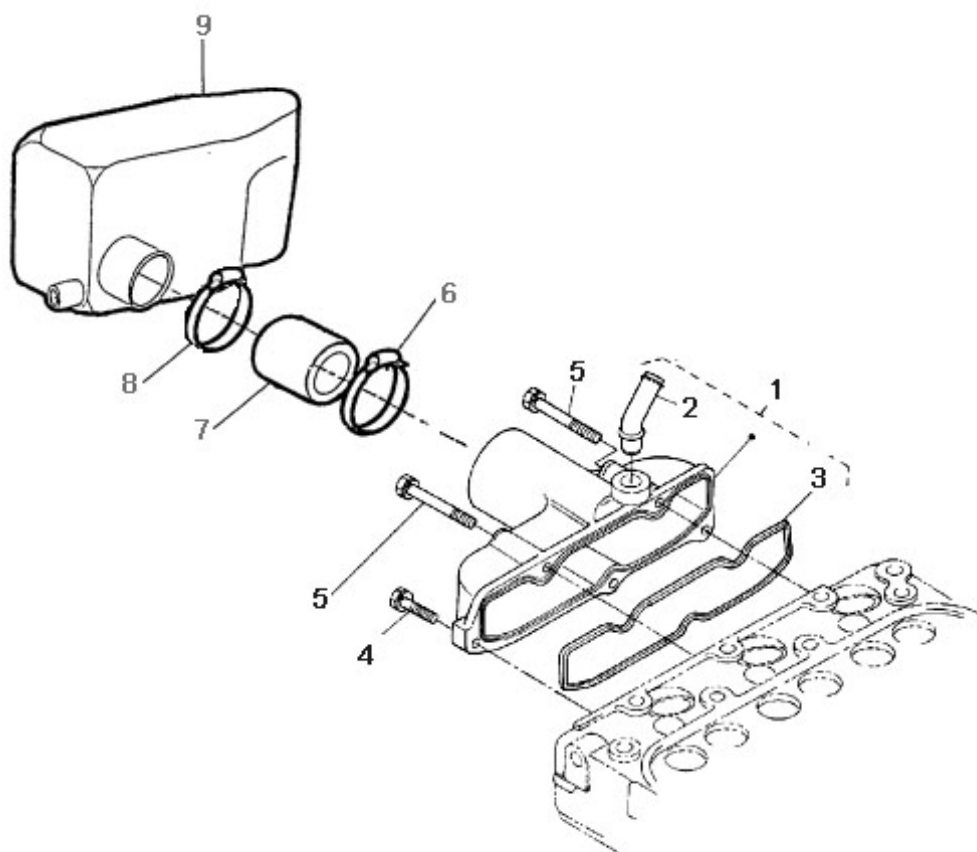

N3.21 STANDARD ENGINE / INTAKE MANIFOLD

Part number	Item	Désignation article	Quantity
970313492	1	ASSY MANIFOLD INLET	1
970313457	2	PIPE,BREATHER	1
970307828	3	GASKET,MANIFOLD NA	1
970490119	4	BOLT,M 6X 18	2
970302736	5	BOLT,M 6X 45	3
970604533	6	CLAMP,HOSE 32-44	1
970301611	7	HOSE,AIR FILTER 2. 40-2.60/HE	1
970634621	8	CLAMP,HOSE	1
970301330	9	FILTER,AIR HE	1