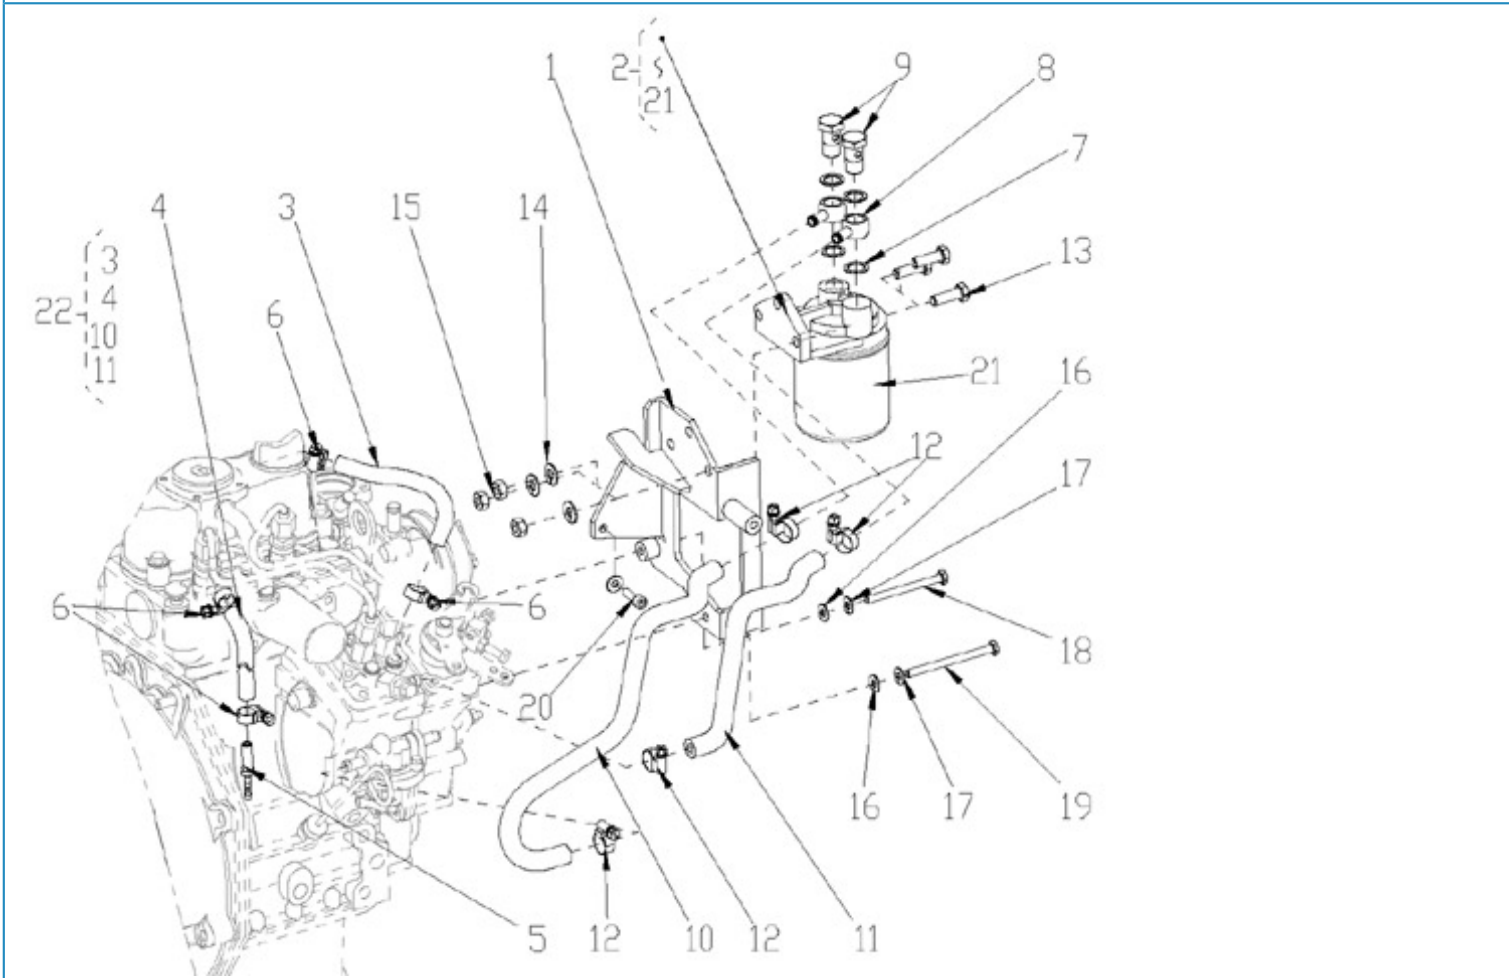

N3.21 STANDARD ENGINE / FUEL FILTER

Part number	Item	Désignation article	Quantity
970307445	1	SUPPORT,FUEL FILTER ELEMENT H-	1
970310210	2	FILTER ASSY	1
32805001	3	HOSE	0
32805001	4	HOSE	0
970302476	5	PIPE,FUEL CONN.D 8	1
970439306	6	CLAMP	4
970300306	7	GASKET,RING D14	4
970301093	8	CONNECTION,BANJO D=6/M14	2
970432515	9	BOLT,BANJO M14X1,5	2
32808002	10	FUEL HOSE ISO 7840 D8	0
32808002	11	FUEL HOSE ISO 7840 D8	0
970439306	12	CLAMP	4
970409603	13	BOLT,HEX M 8X 25	3
970119138	14	WASHER,SPRING D 8	3
970027322	15	NUT,M 8	3
970635459	16	WASHER,PLAIN D 6	2
970119149	17	WASHER, SPRING D 6	3
970497323	18	BOLT,HEX M 6X 80	1
970302213	19	BOLT,HEX M 6X 70	1
970604615	20	BOLT,SOCK M 6X 20	1
970622350	21	FILTER,FUEL	1
48878001	22	HOSE	1