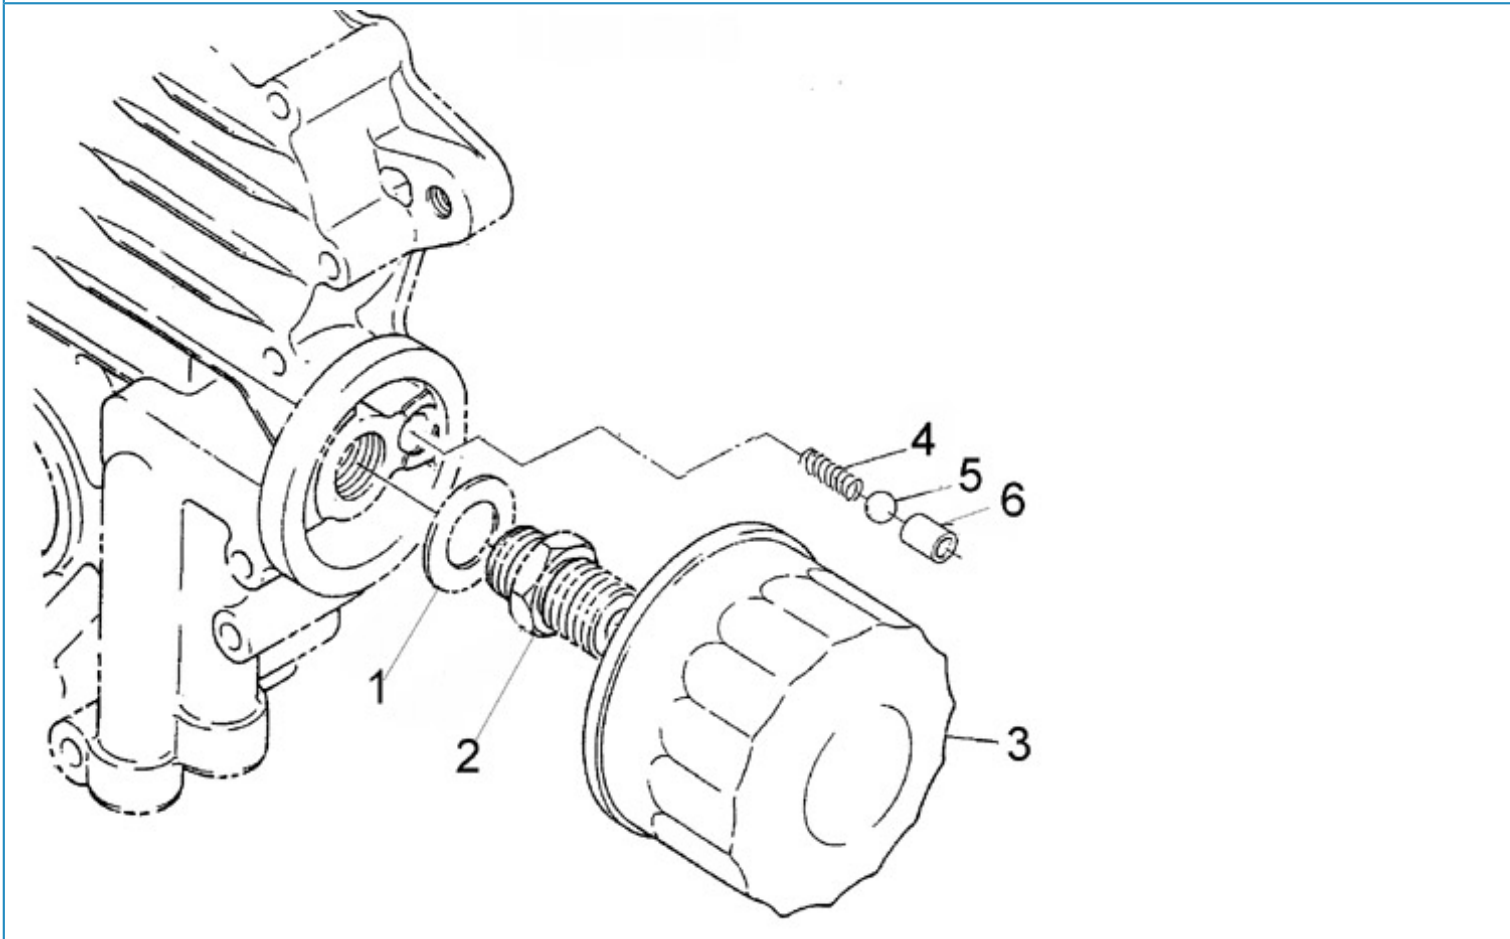

N3.21 STANDARD ENGINE / OIL FILTER

Part number	Item	Désignation article	Quantity
970140211	1	WASHER, PLAIN	1
970302728	2	NIPPLE	1
970302697	3	FILTER,ELEMENT OIL 6.280	1
970140216	4	SPRING	1
970140218	5	BEARING, BALL	1
970140217	6	SEAT	1