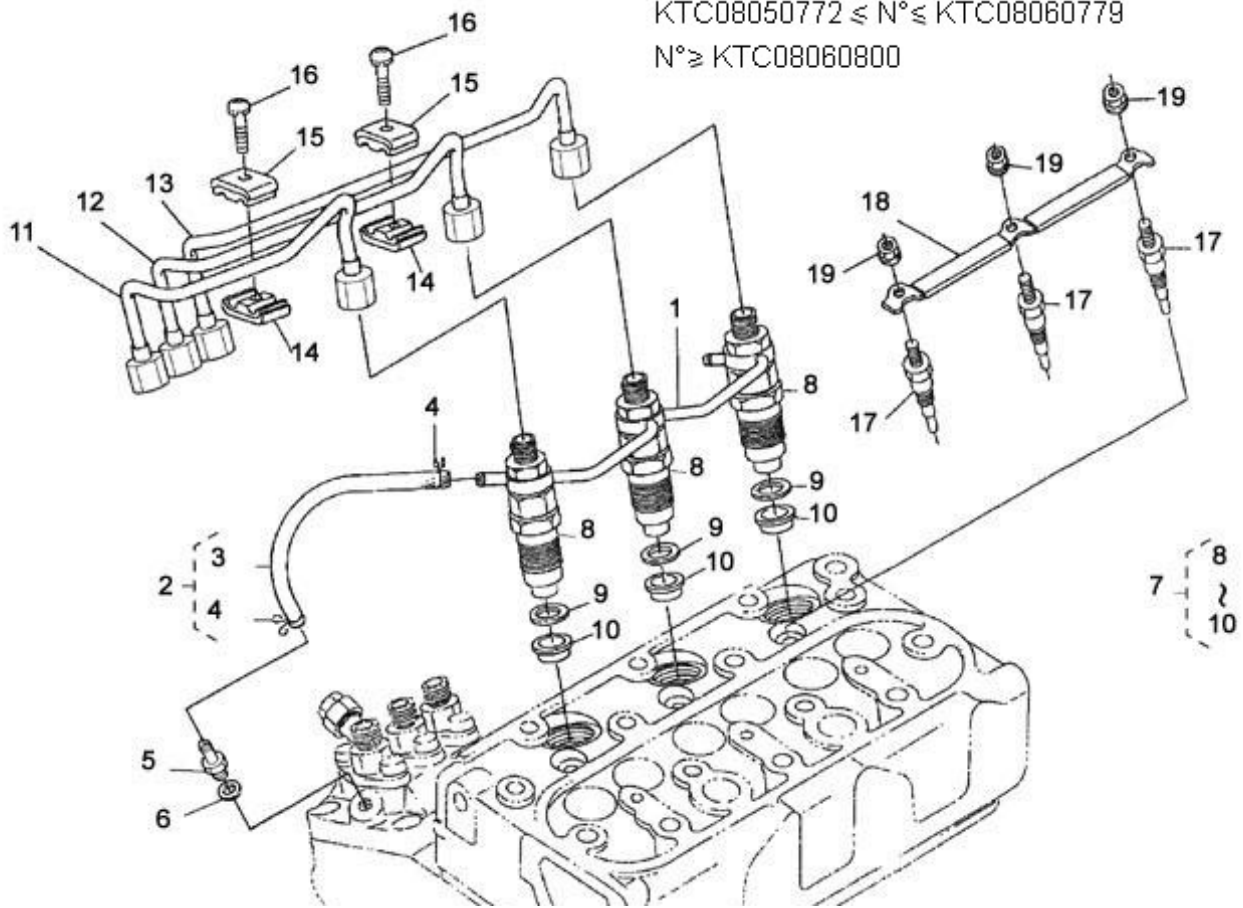

N3.21 STANDARD ENGINE / INJECTION NOZZLES AND PIPES

KTC08050772 ≤ N° ≤ KTC08060779

N° ≥ KTC08060800

Part number	Item	Désignation article	Quantity
970314196	1	ASSY PIPE,OVER FLOW	1
970142103	2	PIPE, FUEL OVERFLOW N02 CPL	1
970313475	2	PIPE,FUEL OVER FLOW	1
970313475	3	PIPE,FUEL OVER FLOW	1
970492305	3	CLAMP,HOSE	2
970142104	4	NOZZLE, FUEL OVERFLOW LINE	1
970492305	4	CLAMP,HOSE	2
970142104	5	NOZZLE, FUEL OVERFLOW LINE	1
970150403	5	RING,SEAL	1
970313383	6	KIT HOLDER,NOZZLE	3
970150403	6	RING,SEAL	1
970313383	7	KIT HOLDER,NOZZLE	3
970307587	7	ASSY HOLDER,NOZZLE	3
970307587	8	ASSY HOLDER,NOZZLE	3
970142109	8	GHASKET, RING INJECTORS	3
970307388	9	SEAL,HEAT	3
970142109	9	GHASKET, RING INJECTORS	3
970307388	10	SEAL,HEAT	3
970307589	10	PIPE,INJECTION	1
970307589	11	PIPE,INJECTION	1
970313892	11	PIPE,INJECTION	1
970313892	12	PIPE,INJECTION	1
970314256	12	PIPE,INJECTION	1
970142114	13	CLAMP,FUEL LINES 1+2	2
970314256	13	PIPE,INJECTION	1
970142115	14	CLAMP,FUEL-LINES 1+2	2
970142114	14	CLAMP,FUEL LINES 1+2	2
970492118	15	SCREW,M 5X 20 ROUND HEAD	2
970142115	15	CLAMP,FUEL-LINES 1+2	2
970492118	16	SCREW,M 5X 20 ROUND HEAD	2
970313894	16	GLOW PLUG	3
970313894	17	GLOW PLUG	3
970307859	17	CORD,GLOW PLUG	1
970307593	18	NUT,FLANGE	3
970307859	18	CORD,GLOW PLUG	1
970307593	19	NUT,FLANGE	3