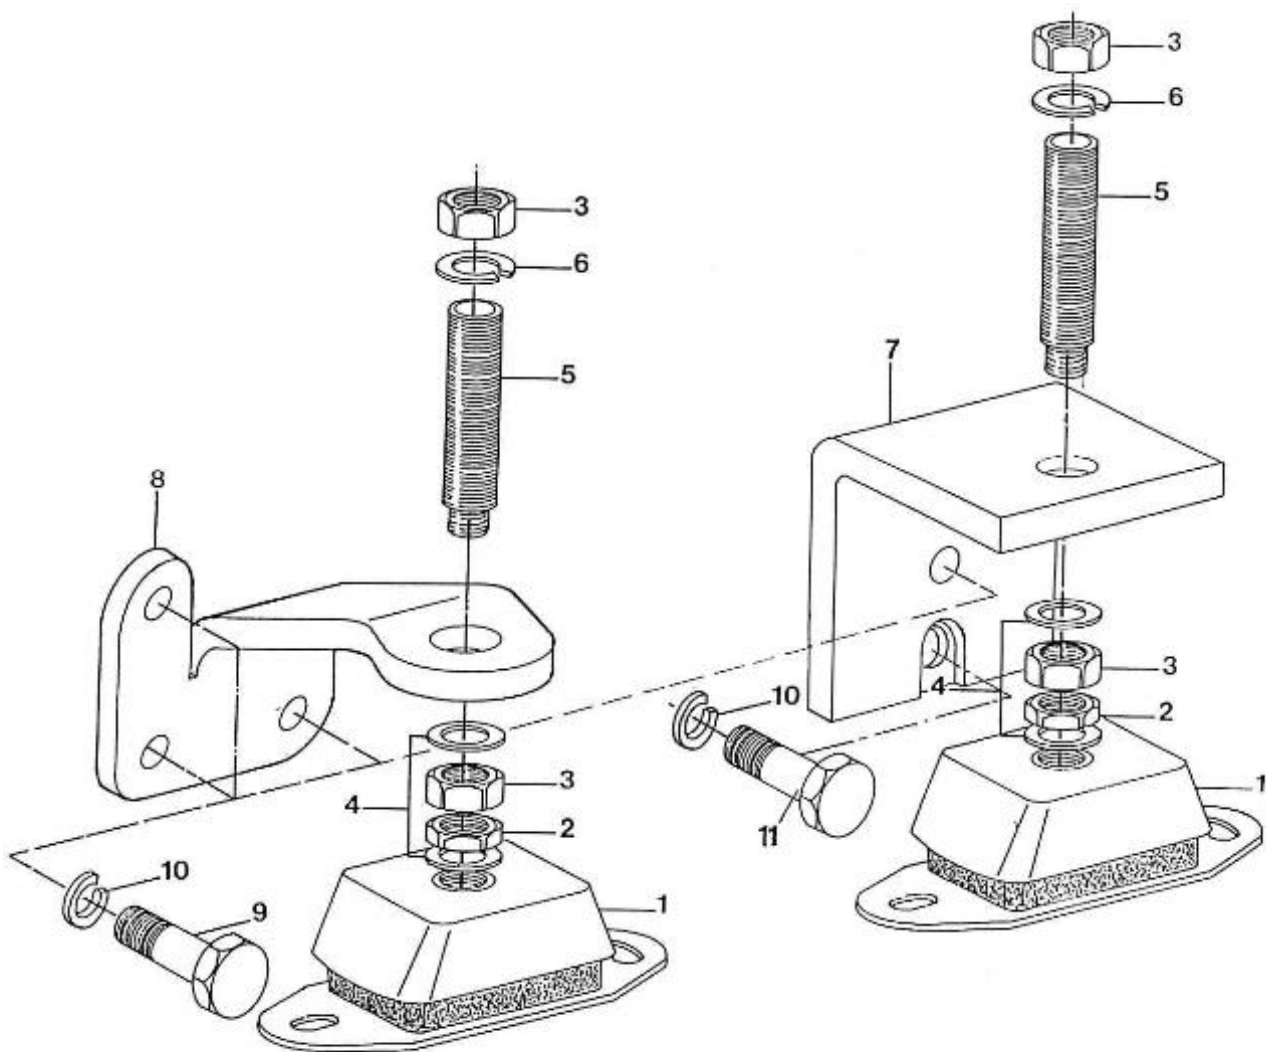

N4.38 STANDARD ENGINE / SUPPORT AND MOUNTING

Part number	Item	Désignation article	Quantity
48190022	1	RUBBER MOUNT SMALL 45SH M16	4
970302270	2	NUT,M16X1,5 LOW	4
970302271	3	NUT,M16X1,5	8
970649108	4	WASHER,PLAIN D16	8
970302234	5	ROD,THREADED M16X 95 - M12	4
970649109	6	WASHER,SPRING D16	4
970301419	7	SUPPORT,MOUNT REAR	2
970301418	8	SUPPORT,MOUNT FRONT (S5)	2
970499051	9	BOLT,HEX M10X1,25X 30	8
970119136	10	WASHER,SPRING D10	10
970300044	11	BOLT,HEX M10X1,25X 25	2