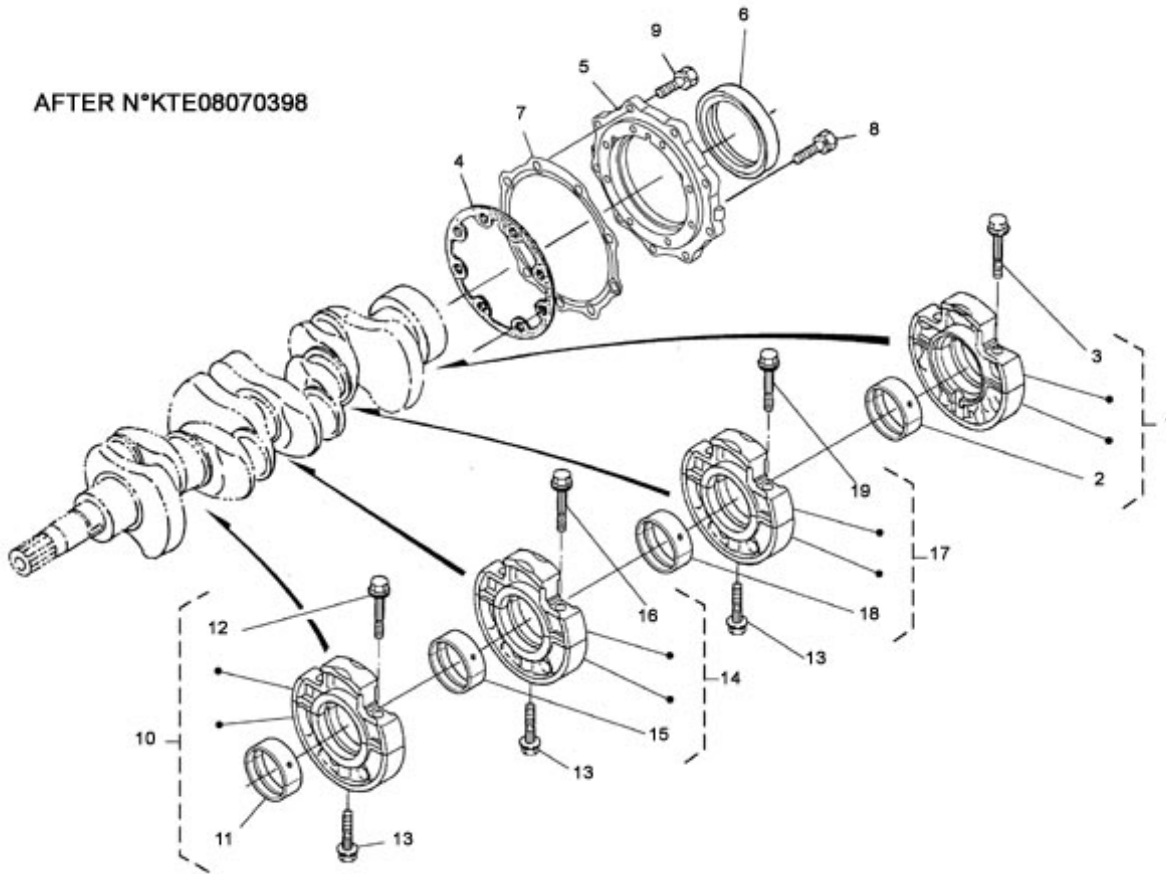

N4.38 STANDARD ENGINE / CRANKSHAFT-BEARINGS

AFTER N°KTE08070398

Part number	Item	Désignation article	Quantity
970302754	1	BEARING,MAIN ASSY 4.150	1
970315453	2	METAL,CRANKSHAFT	1
970302755	2	BOLT,BEARING CASE N01	8
970302756	3	GASKET,BEARING CASE	1
970302755	3	BOLT,BEARING CASE N01	2
970315431	4	COVER,BEARING CASE	1
970302756	4	GASKET,BEARING CASE	1
970315431	5	COVER,BEARING CASE	1
970302758	5	SEAL,OIL	1
970302758	6	SEAL,OIL	1
970302759	6	GASKET,BEARING CASE	1
970302759	7	GASKET,BEARING CASE	1
970491537	7	BOLT,M 6X 25	8
970491536	8	BOLT,M 6X 20	9
970491537	8	BOLT,M 6X 25	8
970302760	9	BEARING,MAIN ASSY N01 4.150	1
970491536	9	BOLT,M 6X 20	9
970302761	10	BOLT,BEARING CASE N02	3
970302760	10	BEARING,MAIN ASSY N01 4.150	1
970302905	11	METAL,CRANKSHAFT 2 STD. -SET-	1
970302762	11	BEARING,MAIN ASSY N02 4.150	1
970302763	12	BEARING,MAIN ASSY N03 4.150	1
970302755	12	BOLT,BEARING CASE N01	2
970302761	13	BOLT,BEARING CASE N02	3
970302762	14	BEARING,MAIN ASSY N02 4.150	1
970302905	15	METAL,CRANKSHAFT 2 STD. -SET-	1
970302755	16	BOLT,BEARING CASE N01	2
970302905	18	METAL,CRANKSHAFT 2 STD. -SET-	1
970302755	19	BOLT,BEARING CASE N01	2