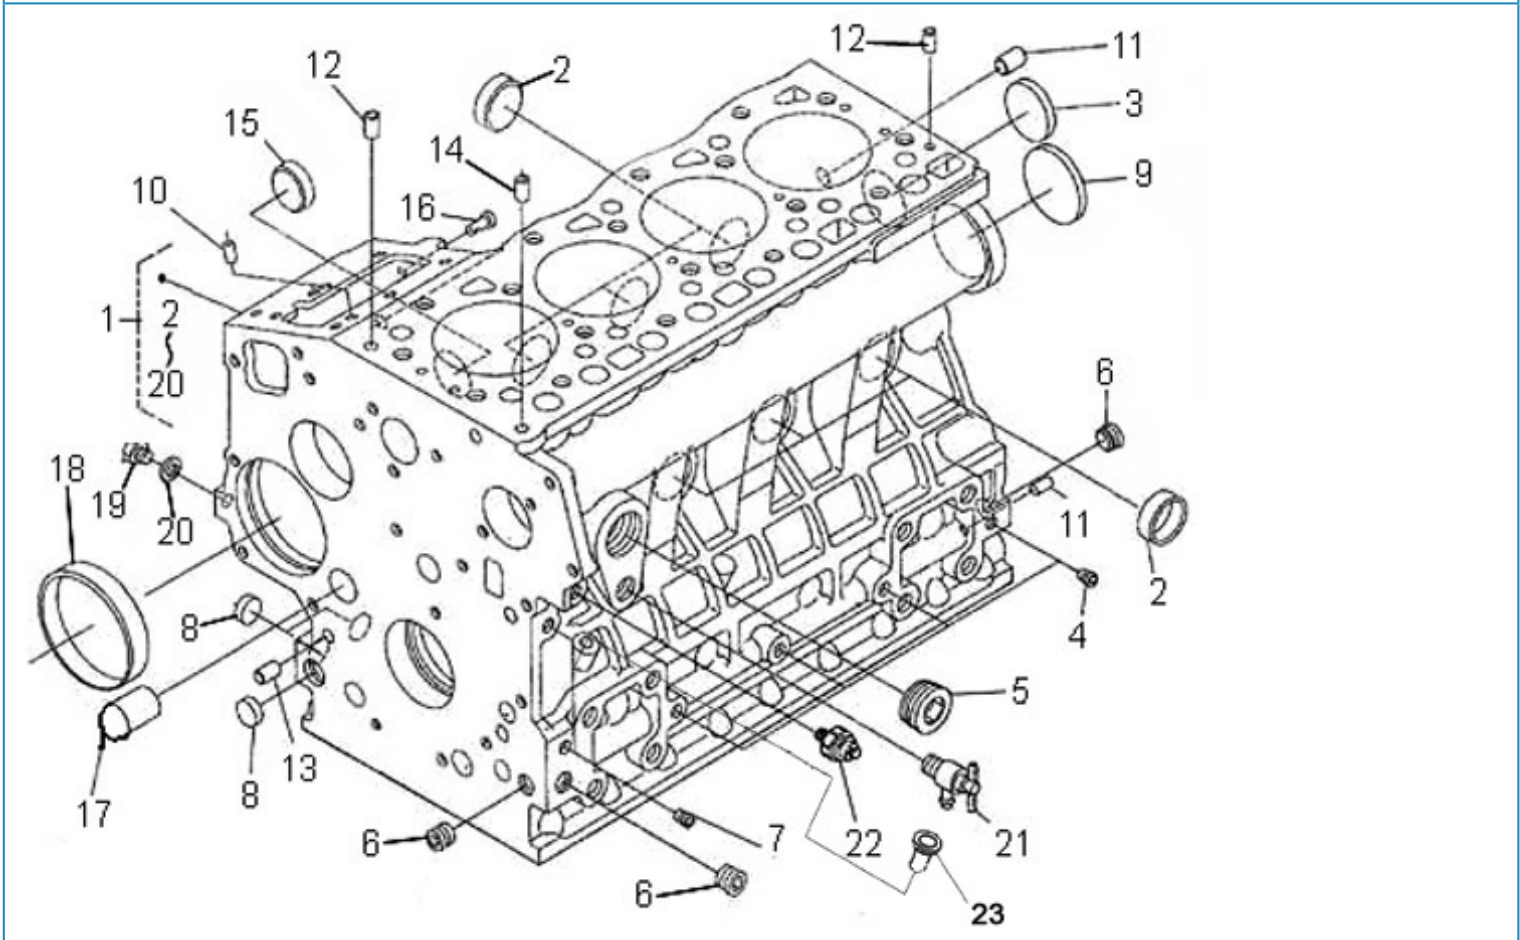

Filtre(s) :

- type: N4.38 STANDARD ENGINE

N4.38 STANDARD ENGINE / ENGINE BLOCK

Part number	Item	Désignation article	Quantity
970313446	1	COM, CRANKCASE	1
970140104	2	CAP, FREEZE	6
970301938	3	CAP,FREEZE	1
970140908	4	PLUG, CYL.HEAD 2.40	4
970310311	5	PLUG	1
970302703	6	PLUG,SOCK	3
970490108	7	PLUG,SOCK	2
970301903	8	PLUG	3
970301904	9	PLUG,EXPANSION	1
970140109	10	PIN, CYLINDRICAL	2
970490111	11	PIN,CYLINDRICAL	2
970310313	12	PIN,STRAIGHT	2
970490113	13	PIN,PIPE	2
970302706	14	PIN,PIPE	1
970302707	15	CAP,FREEZE	1
970314212	16	PIN,START SPRING	1
970310532	17	PLUG	1
970302709	18	BUSH,GOVERNOR GEAR	1
970301912	19	PLUG	1
970491131	20	WASHER,SEAL	1
970140114	21	PLUG, DRAIN -400	1
970851700	22	SWITCH,OIL	1
970313730	23	PLUG	1

N4.38 STANDARD ENGINE / CYLINDER HEAD COVER

AFTER N°KTE08070398

Part number	Item	Désignation article	Quantity
970302770	1	BREATHER,OIL CPL.4.150	1
970302765	2	GASKET,COVER CYL:HEAD 4.150	1
970302767	2	GASKET,BREATHER	2
970141325	3	BOLT, M6X35	2
970313503	3	COMP.VALVE,BREATHER	1
970313451	4	COVER,BREATHER	1
970302769	4	FILTER,BREATHER ELEMENT	1
970490307	5	SCREW,M 5X 10	4
970302766	5	PIPE,BREATHER	1
970313472	6	CLAMP,HOSE	2
970307535	6	HOSE	1
970490503	7	NUT,CAP	4
970302768	7	HOUSING,BREATHER ELEMENT	1
970302764	8	COVER,CYLINDER HEAD 4.150	1
970490505	8	GASKET,RING	4
970302765	9	GASKET,COVER CYL:HEAD 4.150	1
970313464	9	PLUG	1
970313804	10	O RING	1
970314223	10	PLUG	1
970312508	11	BREATHER HOSE	1
970490503	11	NUT,CAP	4
970490505	12	GASKET,RING	4
970312976	12	CLAMP,HOSE	1
970313472	13	CLAMP,HOSE	1
970313464	13	PLUG	1
970313804	14	O RING	1