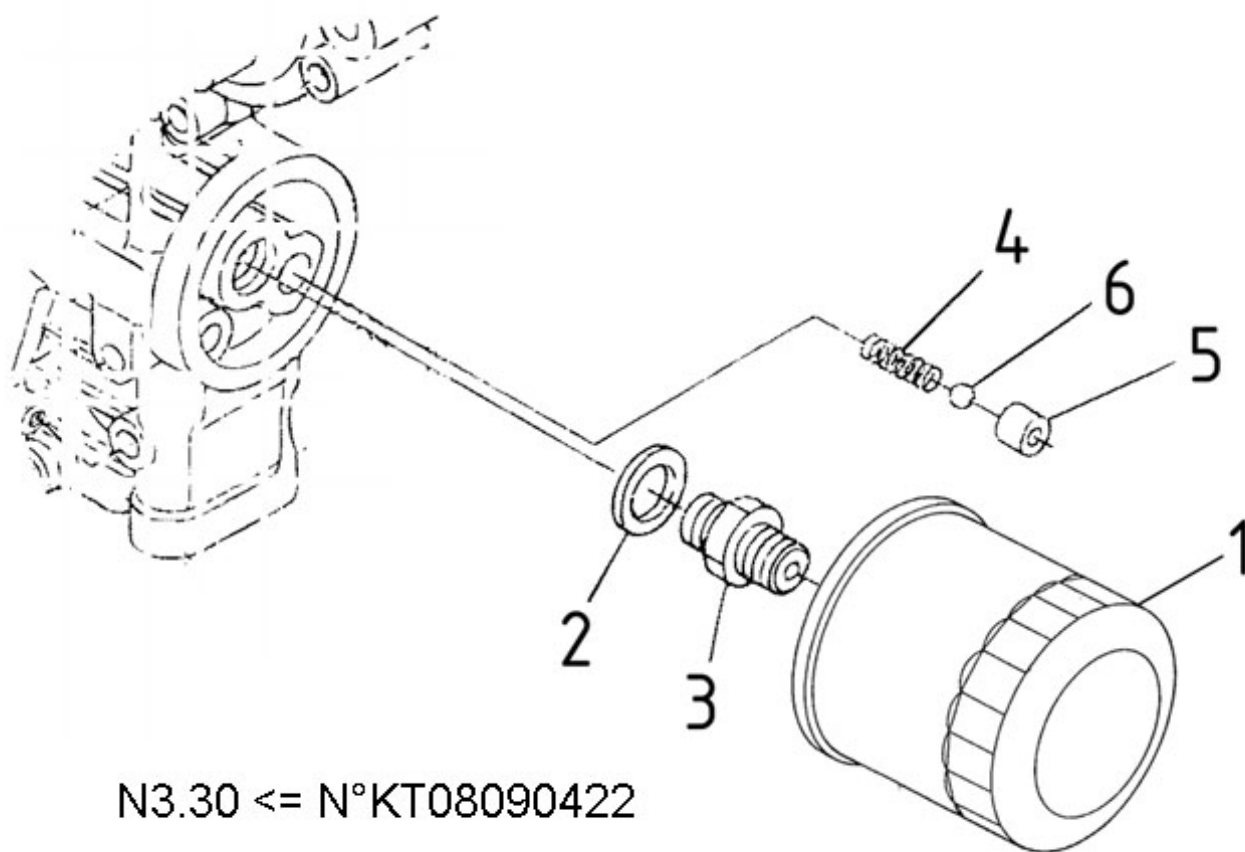

N4.38 STANDARD ENGINE / OIL FILTER

Part number	Item	Désignation article	Quantity
970302742	1	FILTER,ELEMENT OIL 4.150 3.110	1
970302073	2	GASKET,RING	1
970302728	3	NIPPLE	1
970302729	4	SPRING	1
970302730	5	SEAT,VALVE	1
970302731	6	BEARING,BALL	1