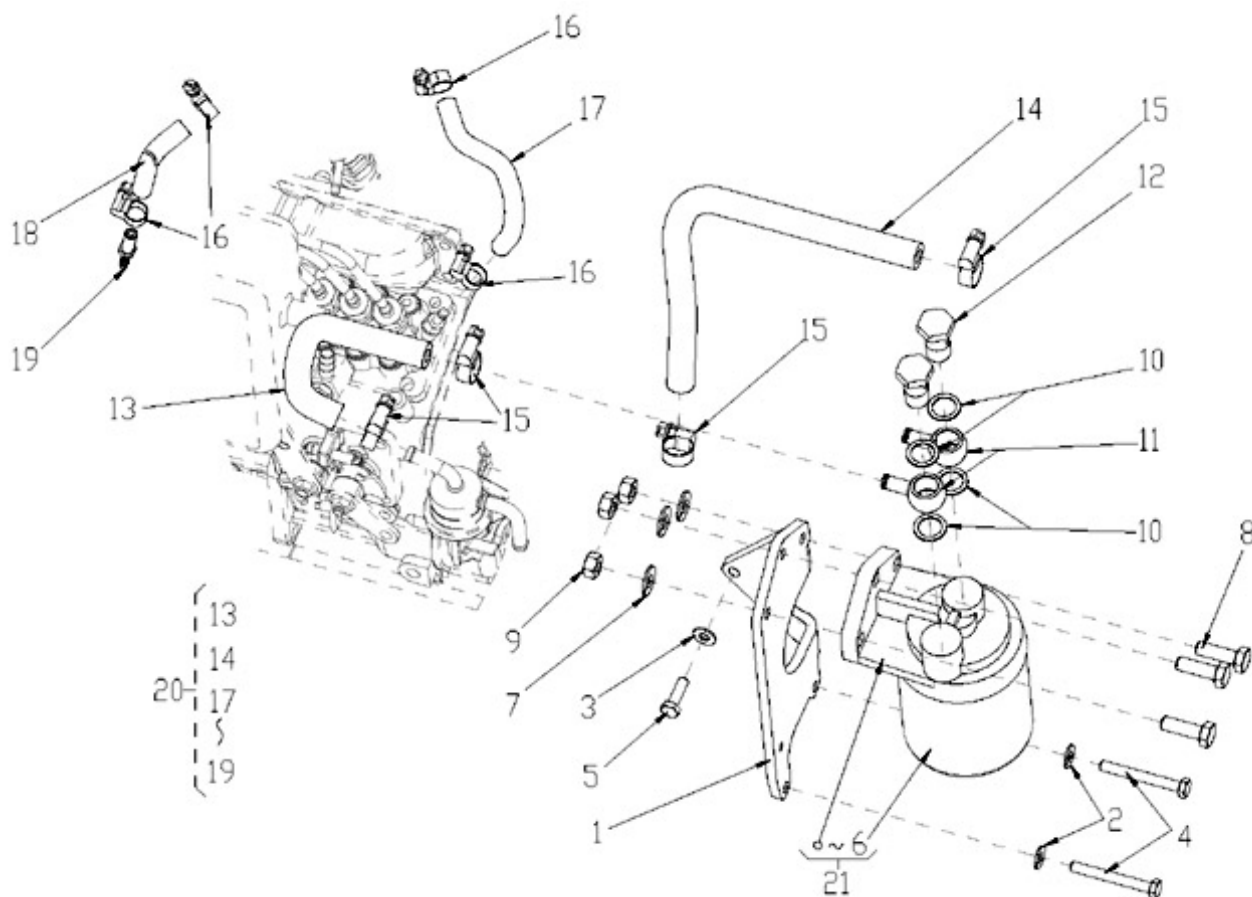

N4.38 STANDARD ENGINE / FUEL FILTER

Part number	Item	Désignation article	Quantity
970302604	1	SUPPORT,FUEL FILTER S5	1
970119149	2	WASHER, SPRING D 6	2
970635459	3	WASHER,PLAIN D 6	1
970300276	4	BOLT,HEX M 6X 50	2
970300275	5	BOLT,HEX M 6X 25	1
970622350	6	FILTER,FUEL	1
970119138	7	WASHER,SPRING D 8	3
970409603	8	BOLT,HEX M 8X 25	3
970027322	9	NUT,M 8	3
970300306	10	GASKET,RING D14	4
970301093	11	CONNECTION,BANJO D=6/M14	2
970432515	12	BOLT,BANJO M14X1,5	2
32808002	13	FUEL HOSE ISO 7840 D8	0
32808002	14	FUEL HOSE ISO 7840 D8	0
970439306	15	CLAMP	4
970439306	16	CLAMP	4
32805001	17	HOSE	0
32805001	18	HOSE	0
970302476	19	PIPE,FUEL CONN.D 8	1
48878004	20	HOSE	1
970310210	21	FILTER ASSY	1