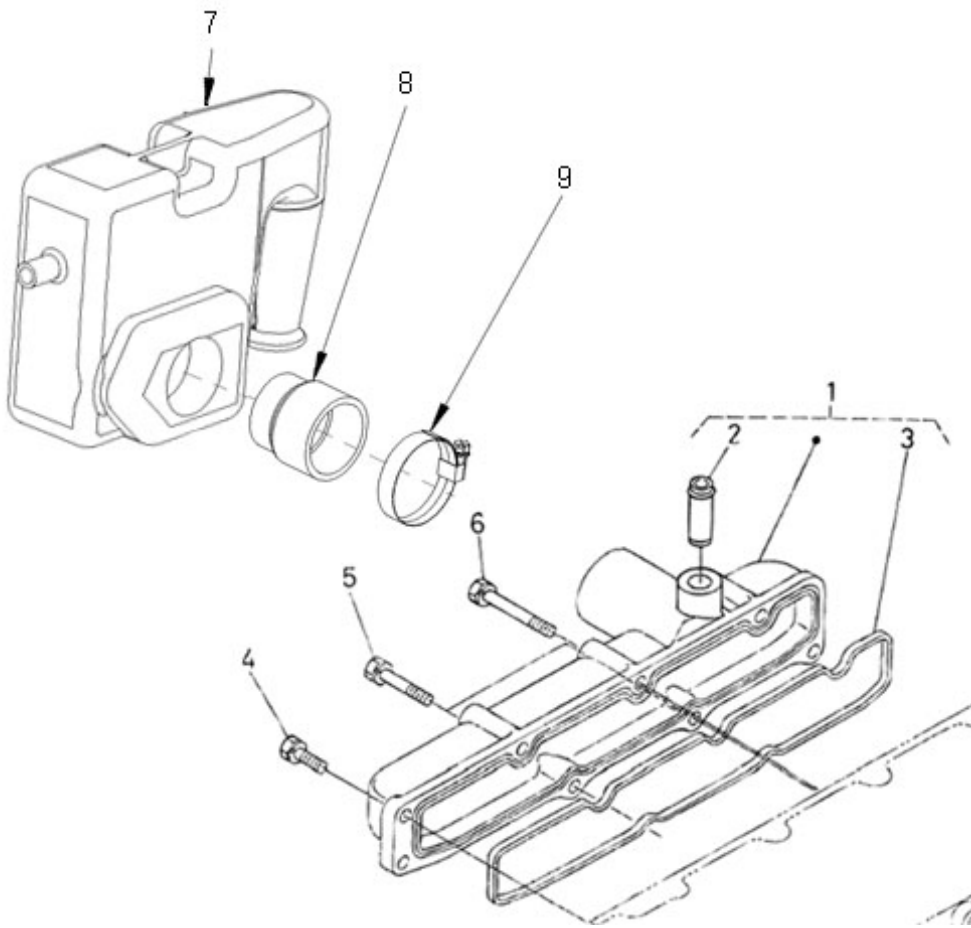

N4.38 STANDARD ENGINE / INTAKE MANIFOLD

Part number	Item	Désignation article	Quantity
970302772	1	MANIFOLD,INTAKE 4.150	1
970310806	2	UNION	1
970302773	3	GASKET,INTAKE MANIFOLD 4.150	1
970490119	4	BOLT,M 6X 18	3
970302751	5	BOLT,M 6X 30	2
970302737	6	BOLT,M 6X 50	3
970302624	7	FILTER,AIR (S5)	1
48328154	8	CONNECTION	1
970604533	9	CLAMP,HOSE 32-44	1