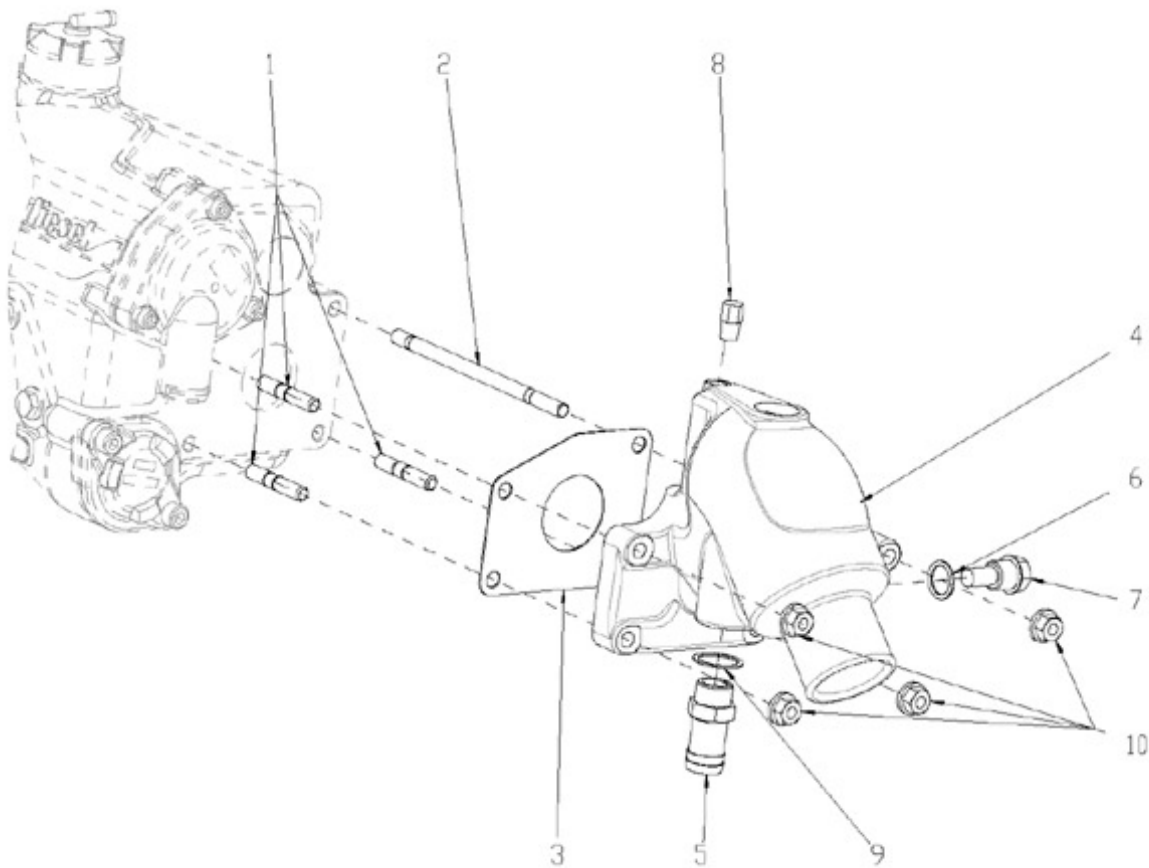

N4.38 STANDARD ENGINE / EXHAUST ELBOW

Part number	Item	Désignation article	Quantity
970300374	1	STUD,M 8X 30	3
41020304	2	STUD BOLT	1
970301710	3	GASKET,MIXER 4.190	1
665700073	4	EXHAUST COOLING ELBOW	1
970892503	5	ELBOW	1
970300199	6	GASKET,RING D16	1
970494635	7	ANODE,ZINC CPL M16X1,5	1
970307265	8	PLUG,HEX 1/8	1
903200409	9	GASKET	1
39460916	10	NUT	4