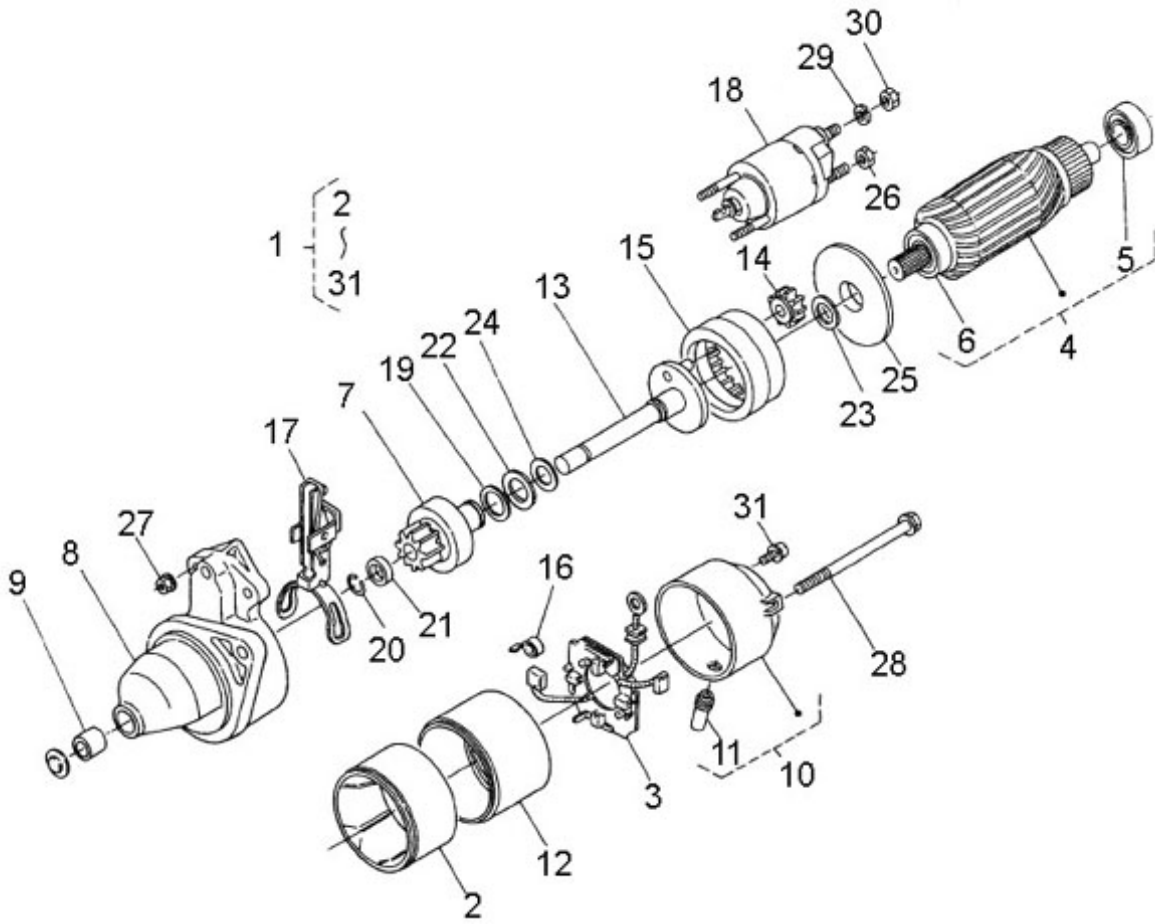

N4.38 STANDARD ENGINE / STATER - DETAILS

Part number	Item	Désignation article	Quantity
970313218	1	ASSY STARTER	1
970313460	2	ASSY YOKE,STARTER	1
970313364	3	ASSY HOLDER	1
970313461	4	ASSY ARMATURE	1
970303959	5	BEARING,CASE	1
970314188	6	BEARING,BALL	1
970313465	7	ASSY CLUTCH,STARTER	1
970313458	8	ASSY HOUSING,STARTER	1
970313462	9	BEARING	1
970312471	10	ASSY FRAME	1
970313358	11	COVER	1
970313365	12	ASSY BEARING	1
970313466	13	ASSY SHAFT,STARTER	1
970313362	14	GEAR	3
970313363	15	GEAR	1
970517318	16	SPRING,BRUSH	2
970313360	17	LEVER	1
970312485	18	ASSY SWITCH,MAGNETIC	1
970313361	19	RING,SNAP	1
970313357	20	RING,SNAP	1
970313359	21	COLLAR	1
970313366	22	WASHER,PLAIN	1
970313367	23	WASHER,PLAIN	1
970313368	24	WASHER,PLAIN	1
970313369	25	PLATE	1
970313416	26	NUT,HEXAGON	1
970497340	27	NUT	2
970313356	28	BOLT,THROUGH	2
970490904	29	WASHER,SPRING D 8	1
970303966	30	NUT	1
970313467	31	SCREW	2