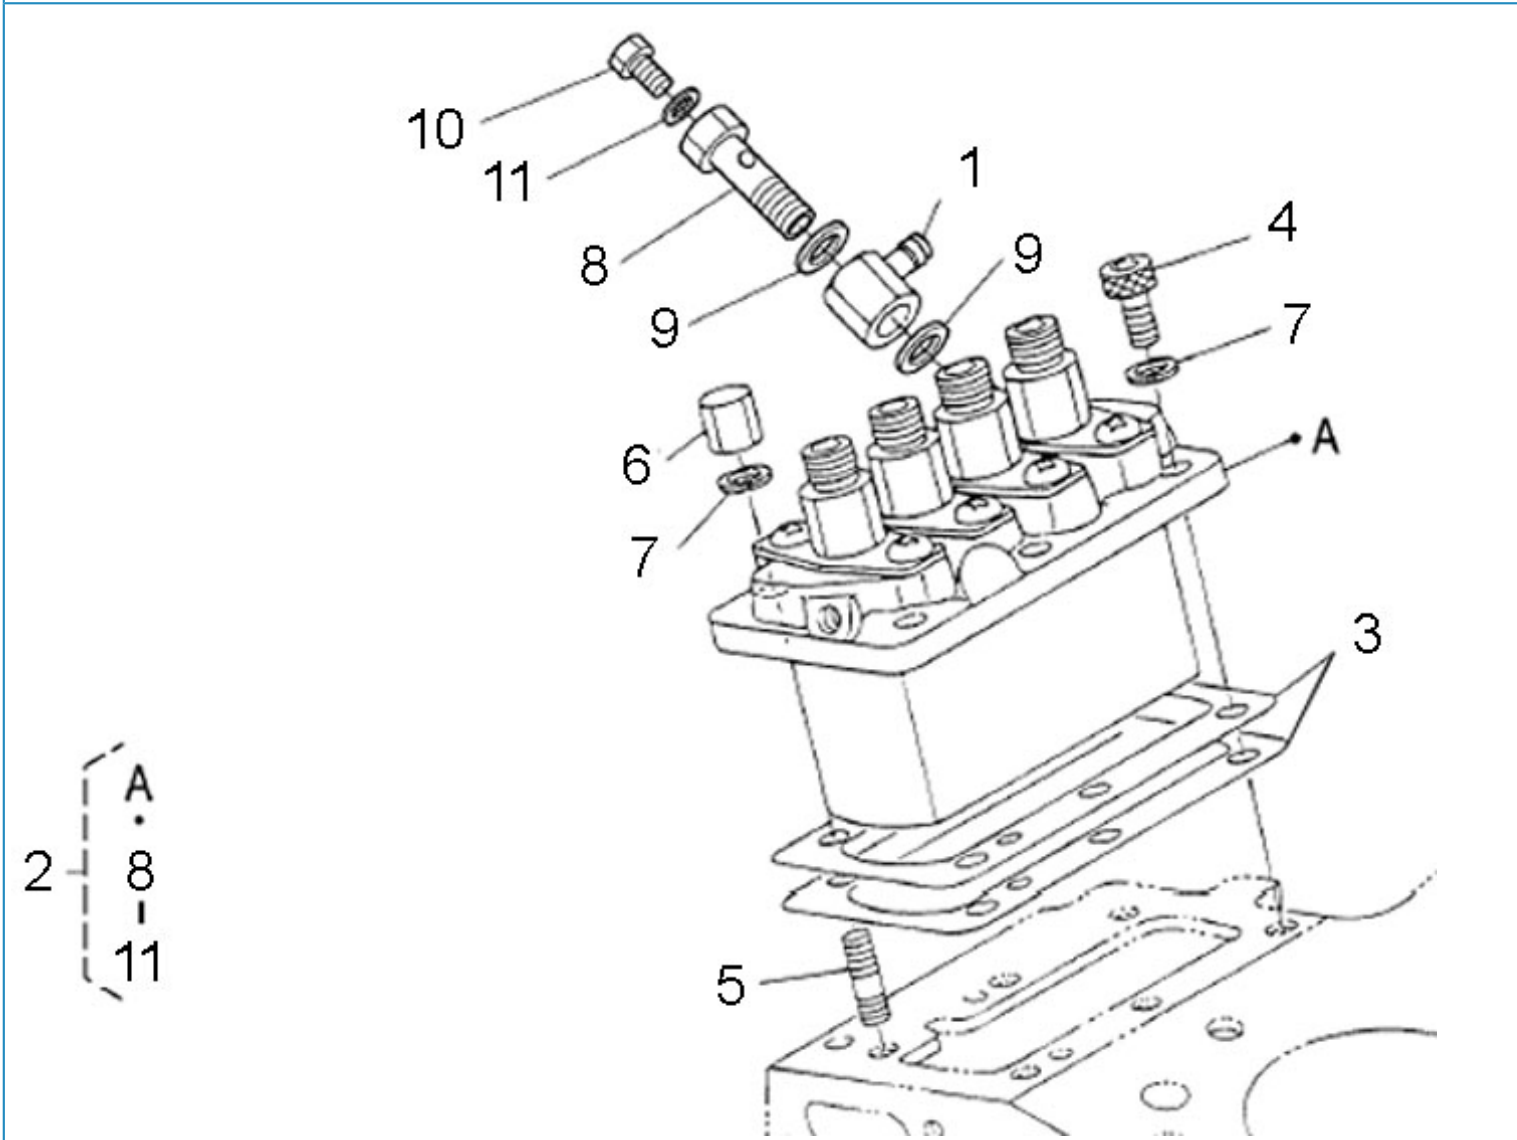

N4.38 STANDARD ENGINE / INJECTION AND FEED PUMPS

Part number	Item	Désignation article	Quantity
970310330	1	JOINT	1
970313387	2	ASSY PUMP,INJECTION	1
970302830	3	SHIM,INJECTION PUMP 0.250mm	1
970302829	3	SHIM,INJECTION PUMP 0.200mm	1
970314211	3	SHIM,INJECTION PUMP 0.300mm	1
970315031	4	BOLT,HEX-SOC-HD	3
970142138	4	BOLT,SOCK M 6X 20	3
970142139	5	STUD,INJ.PUMP	3
970142140	6	NUT,CAP	3
970310417	7	WASHER,SPRING	6
970310340	8	BOLT,JOINT	1
970307610	9	GASKET,COPPER	2
970307611	10	SCREW	1
970307612	11	GASKET	1