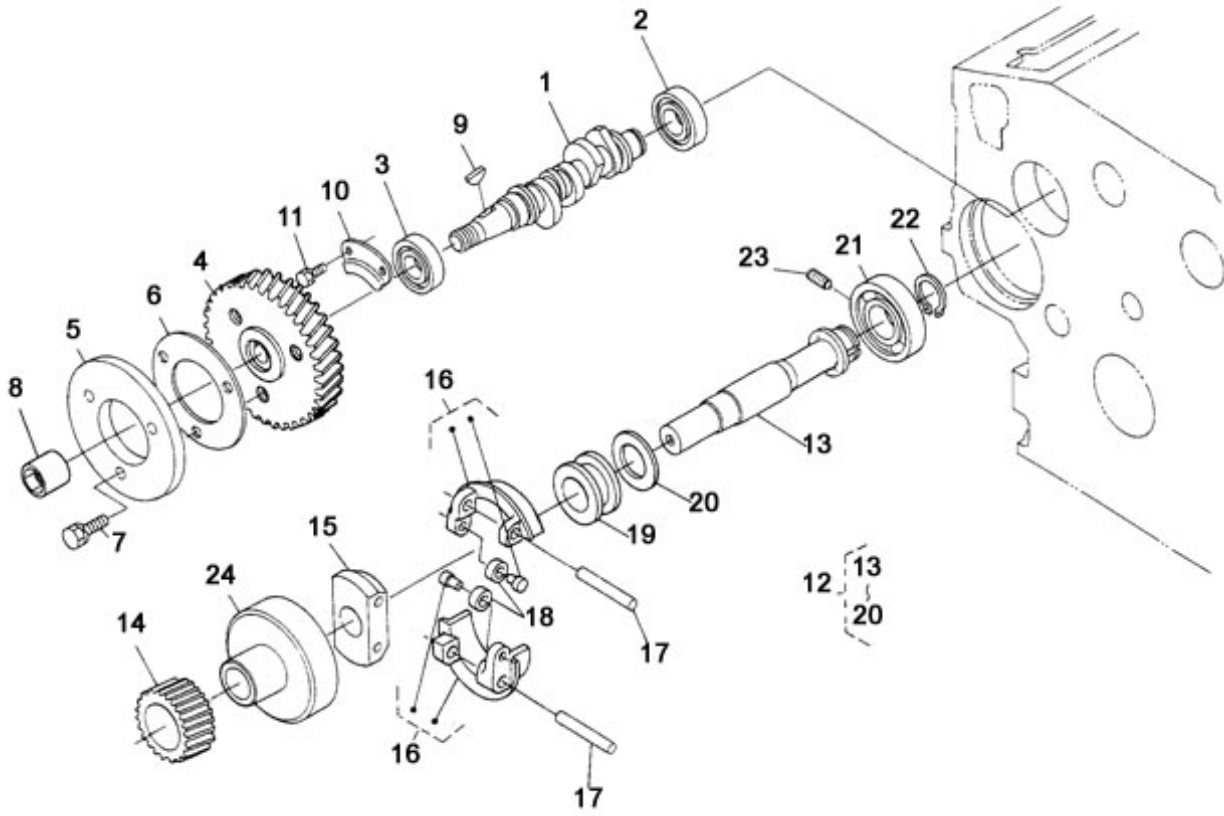

N4.38 STANDARD ENGINE / CAMSHAFT INJECTION PUMP

Part number	Item	Désignation article	Quantity
970314209	1	CAMSHAFT,FUEL	1
970313407	2	BEARING,BALL	1
970313408	3	BEARING,BALL	1
970313414	4	GEAR,INJECTION PUMP	1
970310375	5	CAM,FUEL	1
970310326	6	WASHER	1
970490119	7	BOLT,M 6X 18	3
970302839	8	NUT,CAP	1
970302840	9	KEY,FEATHER	1
970302841	10	STOPPER,FUEL CAMSHAFT	1
970491117	11	BOLT,M 6X 16	2
970314231	12	ASSY SHAFT,GOVERNOR	1
970314228	13	SHAFT,GOVERNOR	1
970314232	14	GEAR,GOVERNOR	1
970302845	15	SUPPORT,GOVERNOR WEIGHT	1
970310309	16	COMP.WEIGHT,GOVERNOR	2
970302847	17	SHAFT,GOVERNOR WEIGHT	2
970310328	18	ROLLER	2
970302848	19	SLEEVE,GOVERNOR	1
970302849	20	WASHER,THRUST	1
970313409	21	BEARING,BALL	1
970302851	22	CIR-CLIP,GOVERNOR SHAFT	1
970302852	23	SCREW,SET	1
970302843	24	SHAFT,GOVERNOR GEAR 4.150	1