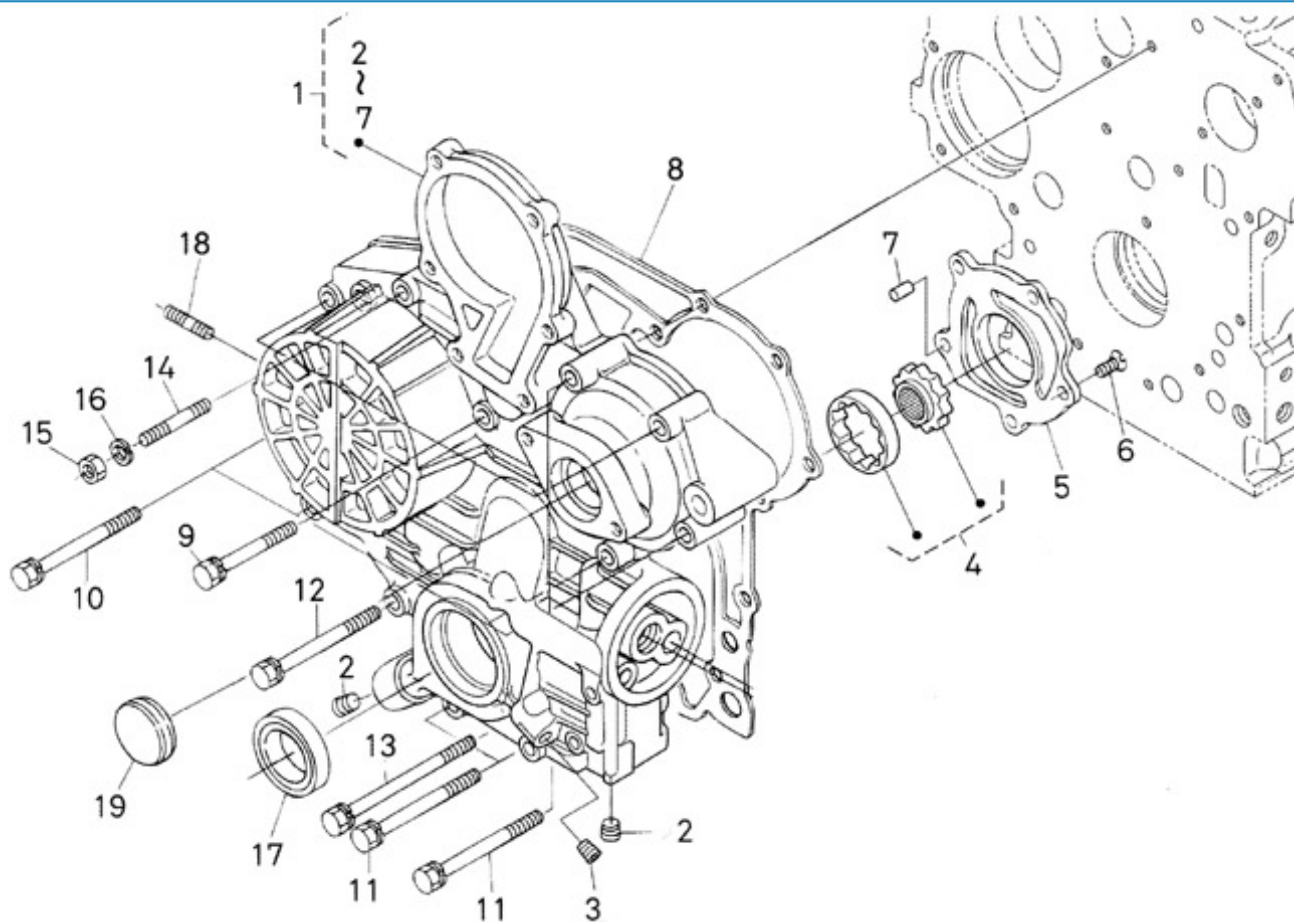

N4.38 STANDARD ENGINE / OIL SUMP - OIL PUMP

Part number	Item	Désignation article	Quantity
970302710	1	PAN,OIL 4.150	1
970310351	2	BOLT	26
970140123	2	BOLT ,M 6X12	26
970312825	3	PLUG,DRAIN	1
970150128	4	WASHER,DRAIN PLUG	1
970314236	5	PLUG,DRAIN	1
970313531	6	GASKET	1
970310374	6	GASKET,COPPER	1
970302714	7	FILTER,OIL PAN 4.150	1
970490919	8	BOLT,M 8X 16	1
970301951	9	O-RING	1
970300199	10	GASKET,RING D16	1
970310027	11	CONNECTION	1
970304001	12	HOSE,OIL EXTRACTION 4.150 CPL.	1
970439306	13	CLAMP	1

N4.38 STANDARD ENGINE / CYLINDER HEAD COVER

AFTER N°KTE08070398

Part number	Item	Désignation article	Quantity
970302770	1	BREATHER,OIL CPL.4.150	1
970302765	2	GASKET,COVER CYL:HEAD 4.150	1
970302767	2	GASKET,BREATHER	2
970141325	3	BOLT, M6X35	2
970313503	3	COMP.VALVE,BREATHER	1
970313451	4	COVER,BREATHER	1
970302769	4	FILTER,BREATHER ELEMENT	1
970490307	5	SCREW,M 5X 10	4
970302766	5	PIPE,BREATHER	1
970313472	6	CLAMP,HOSE	2
970307535	6	HOSE	1
970490503	7	NUT,CAP	4
970302768	7	HOUSING,BREATHER ELEMENT	1
970302764	8	COVER,CYLINDER HEAD 4.150	1
970490505	8	GASKET,RING	4
970302765	9	GASKET,COVER CYL:HEAD 4.150	1
970313464	9	PLUG	1
970313804	10	O RING	1
970314223	10	PLUG	1
970312508	11	BREATHER HOSE	1
970490503	11	NUT,CAP	4
970490505	12	GASKET,RING	4
970312976	12	CLAMP,HOSE	1
970313472	13	CLAMP,HOSE	1
970313464	13	PLUG	1
970313804	14	O RING	1

N4.38 STANDARD ENGINE / TIMING GEAR CASE

Part number	Item	Désignation article	Quantity
970314221	1	COMP.CASE,GEAR	1
970490108	3	PLUG,SOCK	1
970302732	4	ASSY,ROTOR OIL PUMP	1
970313473	5	COVER,OIL PUMP	1
970313347	6	SCREW,CR-REC-BD-HD	5
970313351	7	PIN,STRAIGHT	2
970302735	8	GASKET,TIMING CASE 4.150	1
970302736	9	BOLT,M 6X 45	3
970302737	10	BOLT,M 6X 50	4
970316046	11	SCREW	4
970490208	12	BOLT,M 6X 65	1
970302739	13	BOLT	1
970313397	14	STUD	1
970313602	15	NUT,FLANGE	1
970151133	15	NUT,M 6	1
970310417	16	WASHER,SPRING	1
970302741	17	SEAL,OIL	1
970313398	18	STUD	2
970302743	19	COVER,H/METER UNIT	1