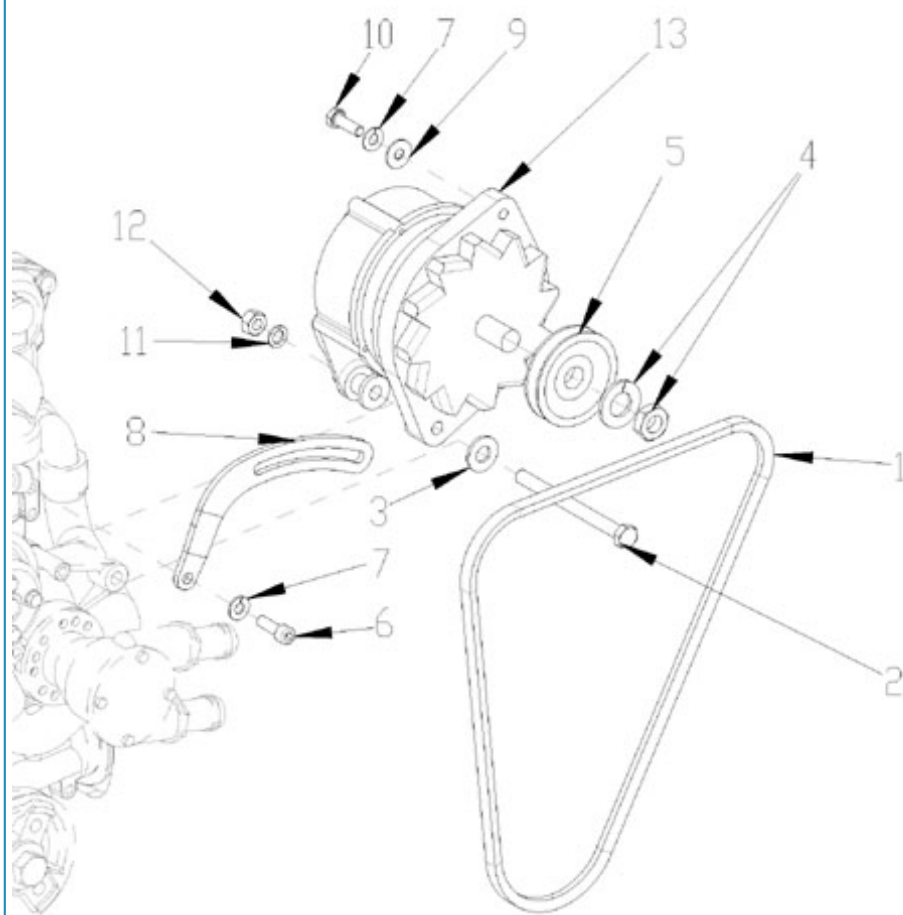

N4.38 STANDARD ENGINE / ALTERNATOR

Part number	Item	Désignation article	Quantity
48108117	1	V-BELT	1
39160668	2	BOLT	1
970119143	3	NUT, M10	1
95312304	5	PULLEY	1
970498003	6	BOLT,SOCK M 8X 25	1
970119138	7	WASHER,SPRING D 8	2
95203077	8	TIGHTENER	1
970304050	9	WASHER	1
970409603	10	BOLT,HEX M 8X 25	1
970119136	11	WASHER,SPRING D10	1
970119143	12	NUT, M10	1
48201303	13	ALTERNATOR 12V-120A	0