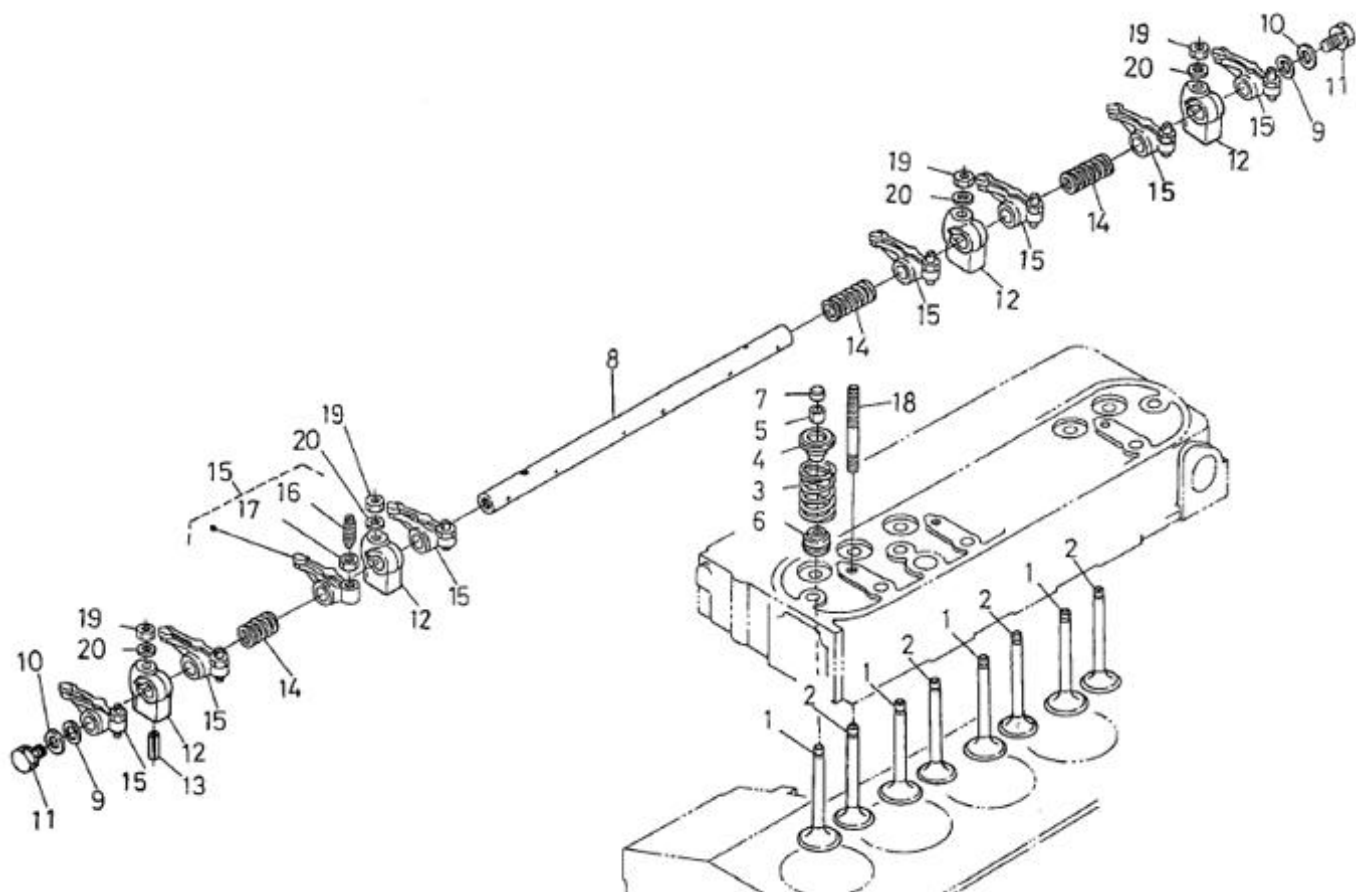

N4.38 STANDARD ENGINE / VALVES AND SPRINGS

Part number	Item	Désignation article	Quantity
970302780	1	VALVE,INTAKE 4.150	4
970302781	2	VALVE,EXHAUST 4.150	4
970302782	3	SPRING,VALVE	8
970491004	4	RETAINER,VALVE SPRING	8
970491005	5	COLLET,VALVE SPRING	8
970311008	6	INLET VALVE SEAL	8
970491007	7	CAP,VALVE	8
970313395	8	SHAFT,ROCKER ARM	1
970302789	9	WASHER,1	2
970313377	10	WASHER,PLAIN	2
970141015	11	BOLT, M6X10	2
970302787	12	BRACKET,ROCKER ARM	4
970313353	13	PIN,SPRING	1
970302791	14	SPRING,ROCKER,ARM	3
970313394	15	ASSY ROCKER ARM	8
970302794	16	SCREW,ADJUSTING	8
970302795	17	NUT	8
970302788	18	STUD	4
970491013	19	NUT	4
970491014	20	WASHER,PLAIN	4