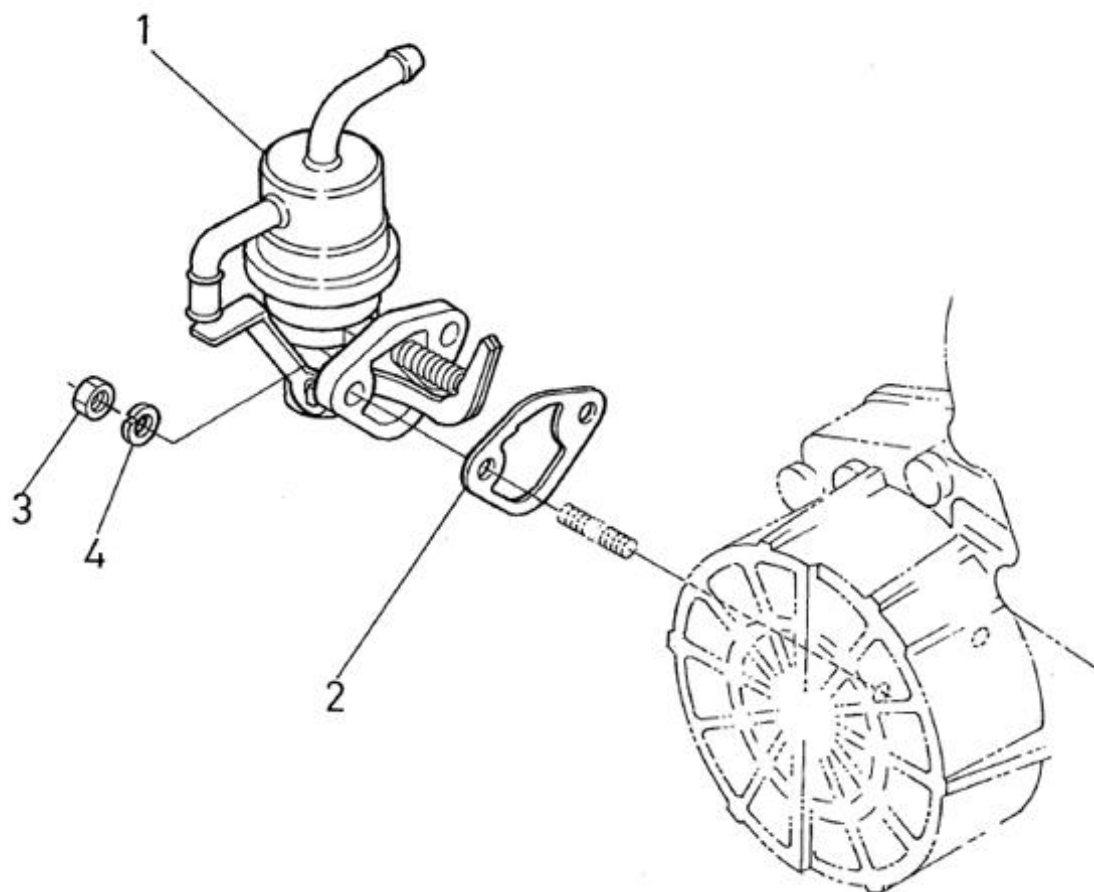

N4.38 STANDARD ENGINE / FEED PUMP

Part number	Item	Désignation article	Quantity
970302831	1	PUMP,FUEL FEED CPL.4.150	1
970142512	2	GASKET,FUEL PUMP 2. 40	1
970151133	3	NUT,M 6	2
970313602	3	NUT,FLANGE	2
970310417	4	WASHER,SPRING	2