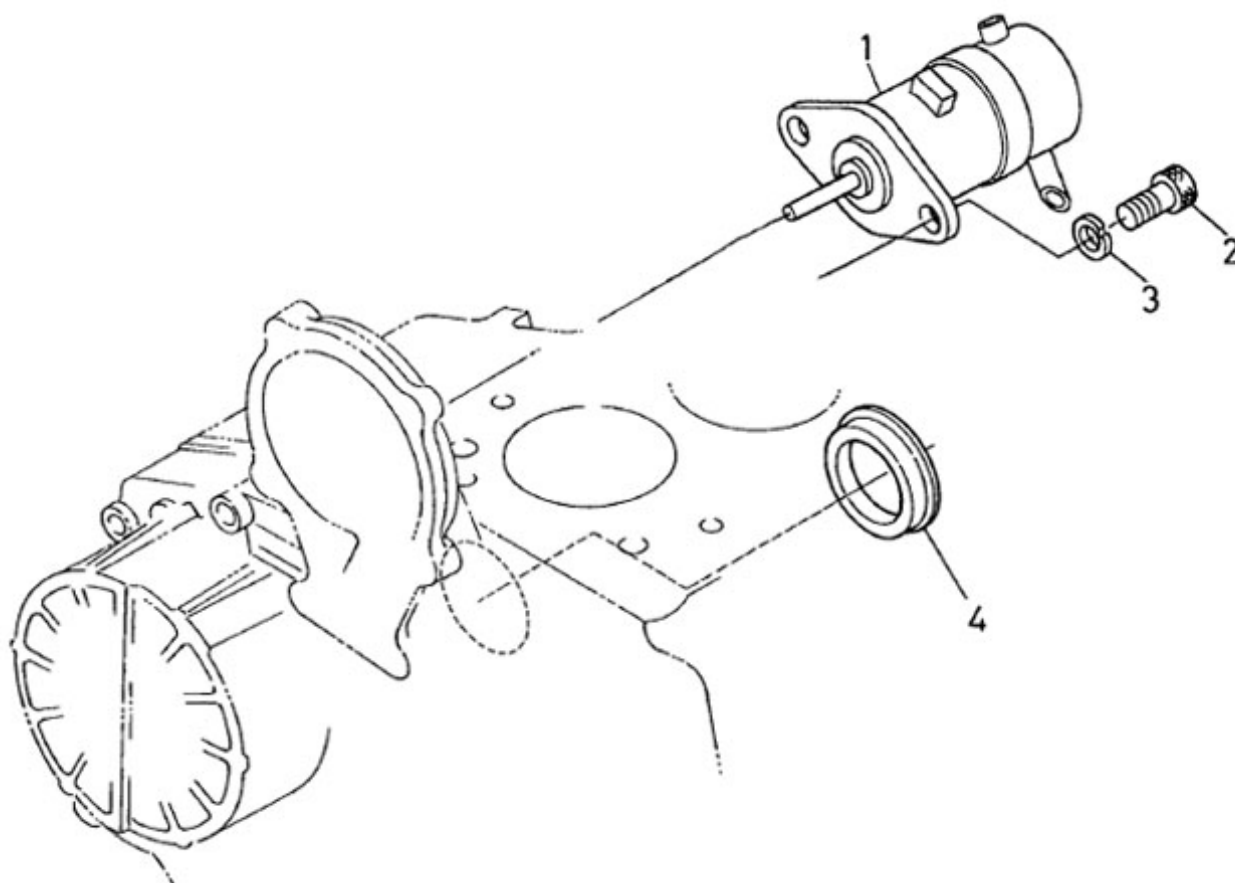

N4.38 STANDARD ENGINE / ELECTRICAL STOP

Part number	Item	Désignation article	Quantity
970302869	1	SOLENOID,STOP 4.150	1
970313344	2	BOLT,HEX-SOC-HD	2
970310417	3	WASHER,SPRING	2
970314225	4	COVER,HYDRAULIC PUMP	1