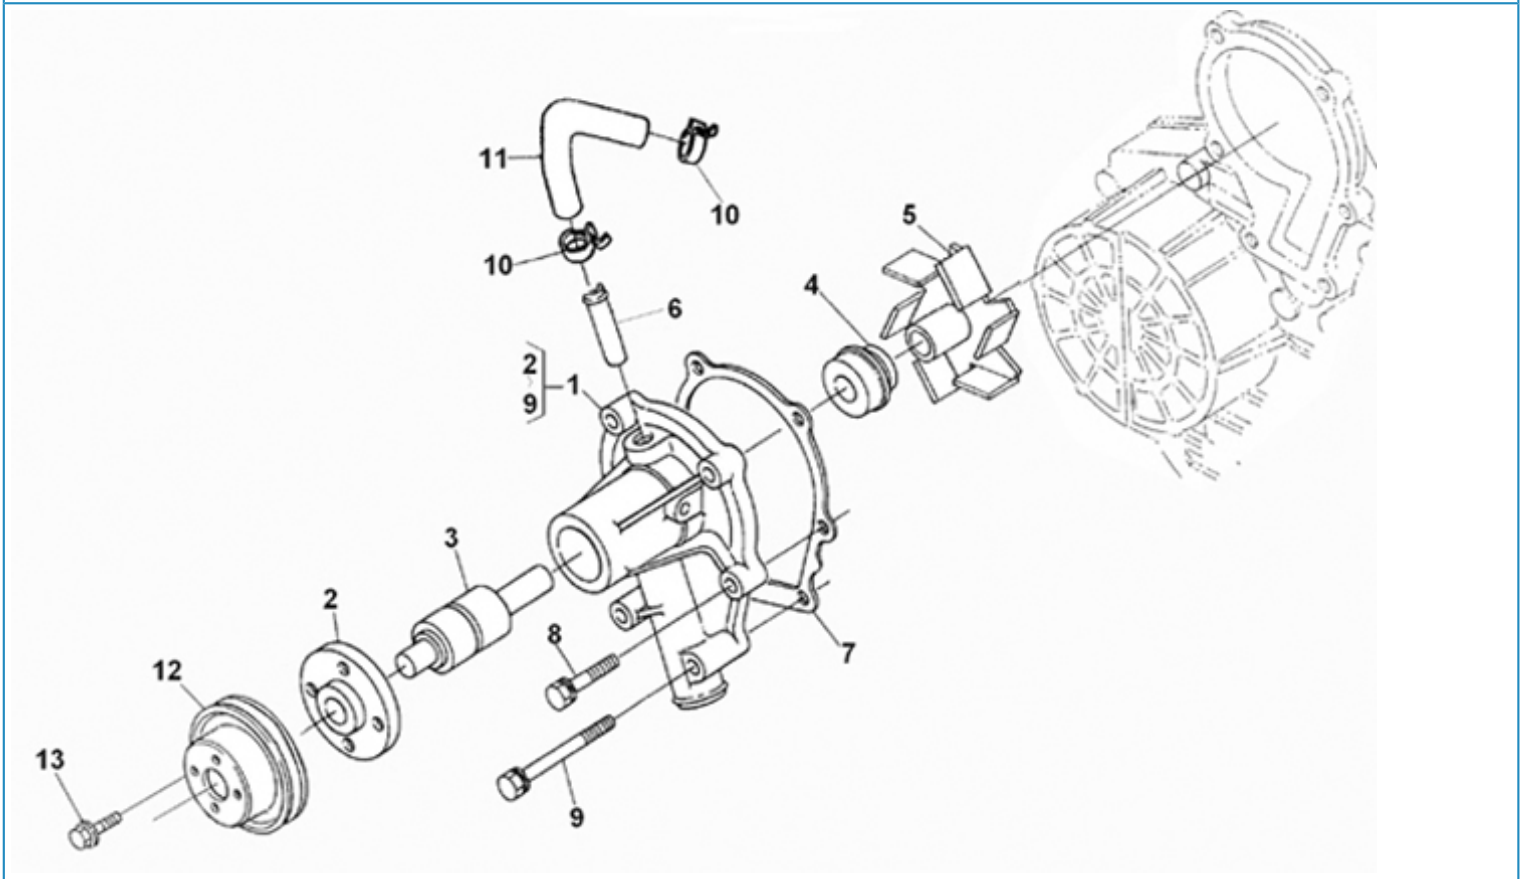

N4.38 STANDARD ENGINE / FRESH WATER PUMP

Part number	Item	Désignation article	Quantity
970313400	1	ASSY PUMP,WATER	1
970313448	4	ASSY SEAL,MECHANICAL	1
970313401	5	IMPELLER,WATER PUMP	1
970313857	6	PIPE,WATER RETURN	1
970307629	6	PIPE,WATER RETURN	1
970302753	7	GASKET,F/WATER PUMP 4.150	1
970302751	8	BOLT,M 6X 30	4
970313340	9	BOLT	2
970307071	10	PIPE,WATER RETURN	1
970307103	11	BAND,PIPE	2
970307124	12	PULLEY,FAN	1
970313345	13	BOLT,FLANGE	4