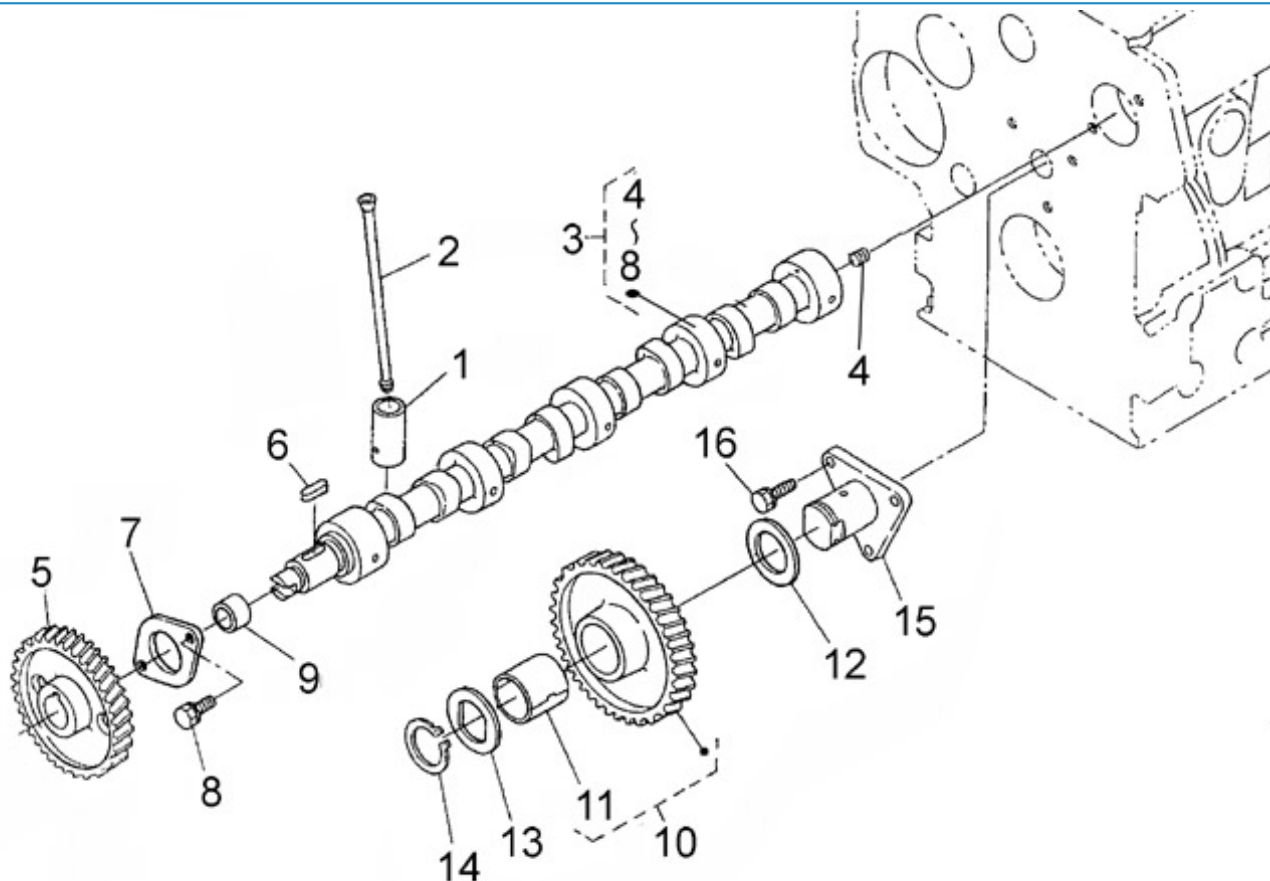

N4.38 STANDARD ENGINE / CYLINDER HEAD

Part number	Item	Désignation article	Quantity
970304054	2	TEMPERATURE SWITCH 1/8 1P 97	1
970313311	3	BOLT	2
970313445	4	CYLINDER HEAD	1
970140904	5	CAP, FREEZE	1
970140908	6	PLUG, CYL.HEAD 2.40	2
970302720	7	GUIDE, VALVE INTAKE 4.150	4
970302721	8	GUIDE, VALVE EXHAUST 4.150	4
970302722	9	CAP, FREEZE	3
970302723	10	BOLT, CYL:HEAD	18
970314238	11	GASKET, CYL.HEAD	1
970302628	12	FLANGE, WATER S5	1
970307629	13	PIPE, WATER RETURN	1
970307104	14	GASKET, W/FLANGE NA	1
970491117	15	BOLT, M 6X 16	3
970302737	16	BOLT, M 6X 50	1
970314182	17	PLUG	1
970313066	18	GASKET	1
970490107	19	PLUG, SOCK	1

N4.38 STANDARD ENGINE / VALVES AND SPRINGS

Part number	Item	Désignation article	Quantity
970302780	1	VALVE,INTAKE 4.150	4
970302781	2	VALVE,EXHAUST 4.150	4
970302782	3	SPRING,VALVE	8
970491004	4	RETAINER,VALVE SPRING	8
970491005	5	COLLET,VALVE SPRING	8
970311008	6	INLET VALVE SEAL	8
970491007	7	CAP,VALVE	8
970313395	8	SHAFT,ROCKER ARM	1
970302789	9	WASHER,1	2
970313377	10	WASHER,PLAIN	2
970141015	11	BOLT, M6X10	2
970302787	12	BRACKET,ROCKER ARM	4
970313353	13	PIN,SPRING	1
970302791	14	SPRING,ROCKER,ARM	3
970313394	15	ASSY ROCKER ARM	8
970302794	16	SCREW,ADJUSTING	8
970302795	17	NUT	8
970302788	18	STUD	4
970491013	19	NUT	4
970491014	20	WASHER,PLAIN	4

N4.38 STANDARD ENGINE / CAMSHAFT

Part number	Item	Désignation article	Quantity
970491101	1	TAPPET	8
970302796	2	ROD,PUSH	8
970313469	3	ASSY CAMSHAFT	1
970302043	4	SCREW,SET	1
970302798	5	GEAR,CAMSHAFT	1
970141106	6	KEY, FEATHER CAMSHAFT 2.40-4.1	1
970302799	7	STOPPER,CAMSHAFT	1
970491117	8	BOLT,M 6X 16	2
970314246	9	COLLAR	1
970302800	10	GEAR,IDLE CPL.N01	1
970302801	11	BUSHING,IDLE GEAR	1
970302803	12	COLLAR,IDLE GEAR 1	1
970302804	13	COLLAR,IDLE GEAR 2	1
970302805	14	CIR-CLIP,IDLE GEAR	1
970302806	15	SHAFT,IDLE GEAR 1	1
970491117	16	BOLT,M 6X 16	3