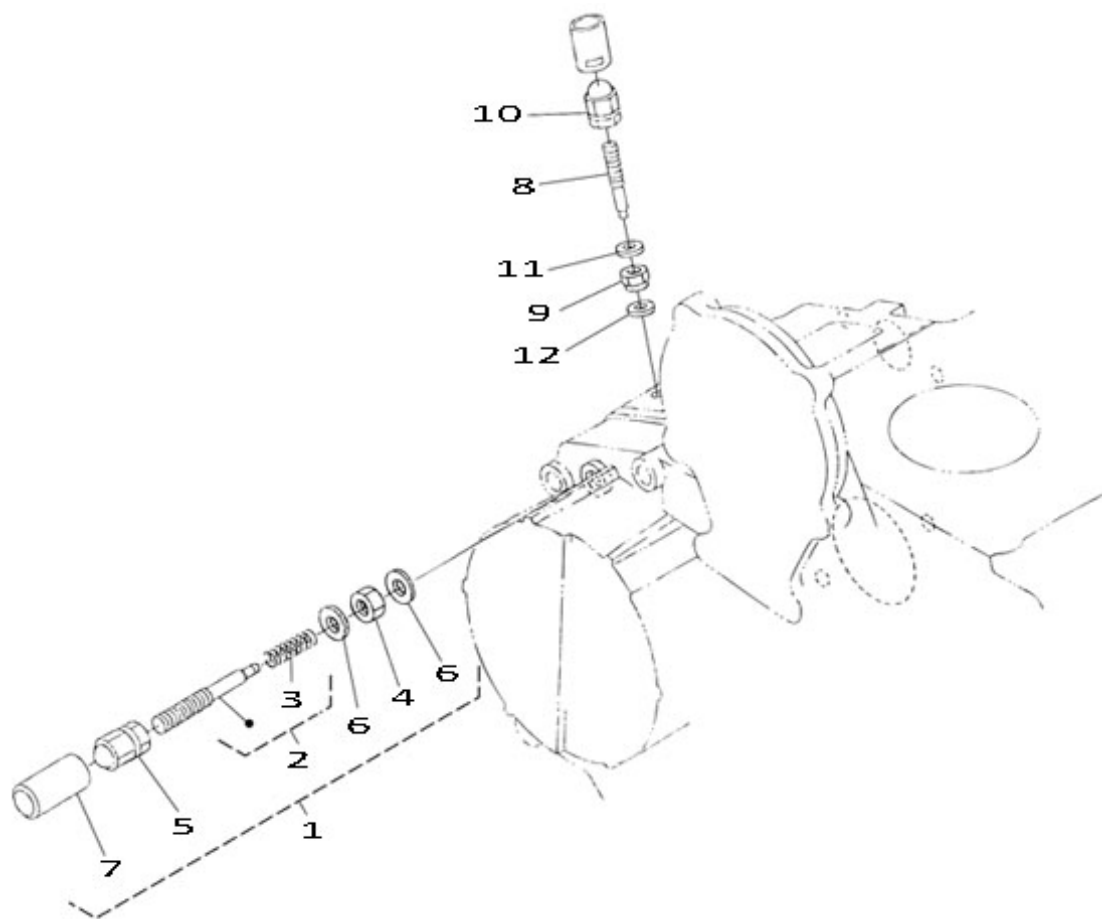

N4.38 STANDARD ENGINE / REGULATOR ADJUSTMENT

Part number	Item	Désignation article	Quantity
970302865	1	BOLT,ADJ.IDLE CPL.4.150	1
970314234	2	ASSY BOLT,ADJUSTMENT	1
970314234	3	ASSY BOLT,ADJUSTMENT	1
970310359	4	NUT	1
970302839	5	NUT,CAP	1
970140404	5	NUT	1
970150403	6	RING,SEAL	2
970310464	7	CAP	1
970314220	8	BOLT,ADJUSTING	1
970310962	9	NUT	1
970140404	10	NUT	1
970150403	11	RING,SEAL	1
970313440	12	GASKET	1