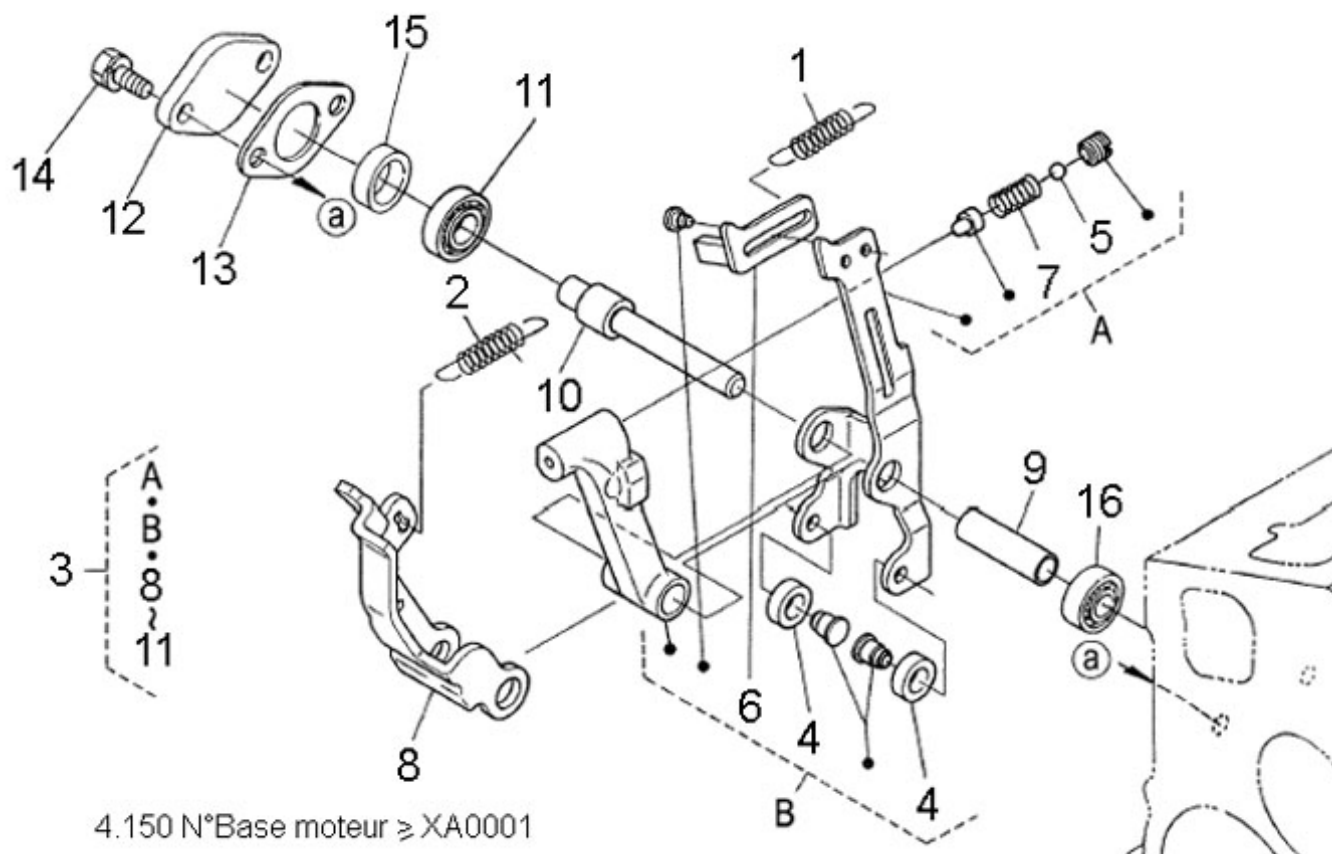

N4.38 STANDARD ENGINE / SPEED REGULATOR

Part number	Item	Désignation article	Quantity
970313413	1	SPRING	1
970302875	2	SPRING,GOVERNOR	1
970313471	3	ASSY LEVER,FORK	1
970310328	4	ROLLER	2
970492130	5	BEARING,BALL FUEL CAMSHAFT	2
970310366	6	LEVER,THRUST	1
970313477	7	SPRING	1
970313442	8	LEVER,FORK	1
970313443	9	SHAFT,FORK LEVER	1
970313444	10	SHAFT,FORK LEVER	1
970302882	11	BEARING,CASE	1
970302884	12	COVER,FORK LEVER SHAFT	1
970310367	13	GASKET	1
970310351	14	BOLT	2
970140123	14	BOLT ,M 6X12	2
970302886	15	COLLAR,1	1
970302887	16	BEARING,CASE	1