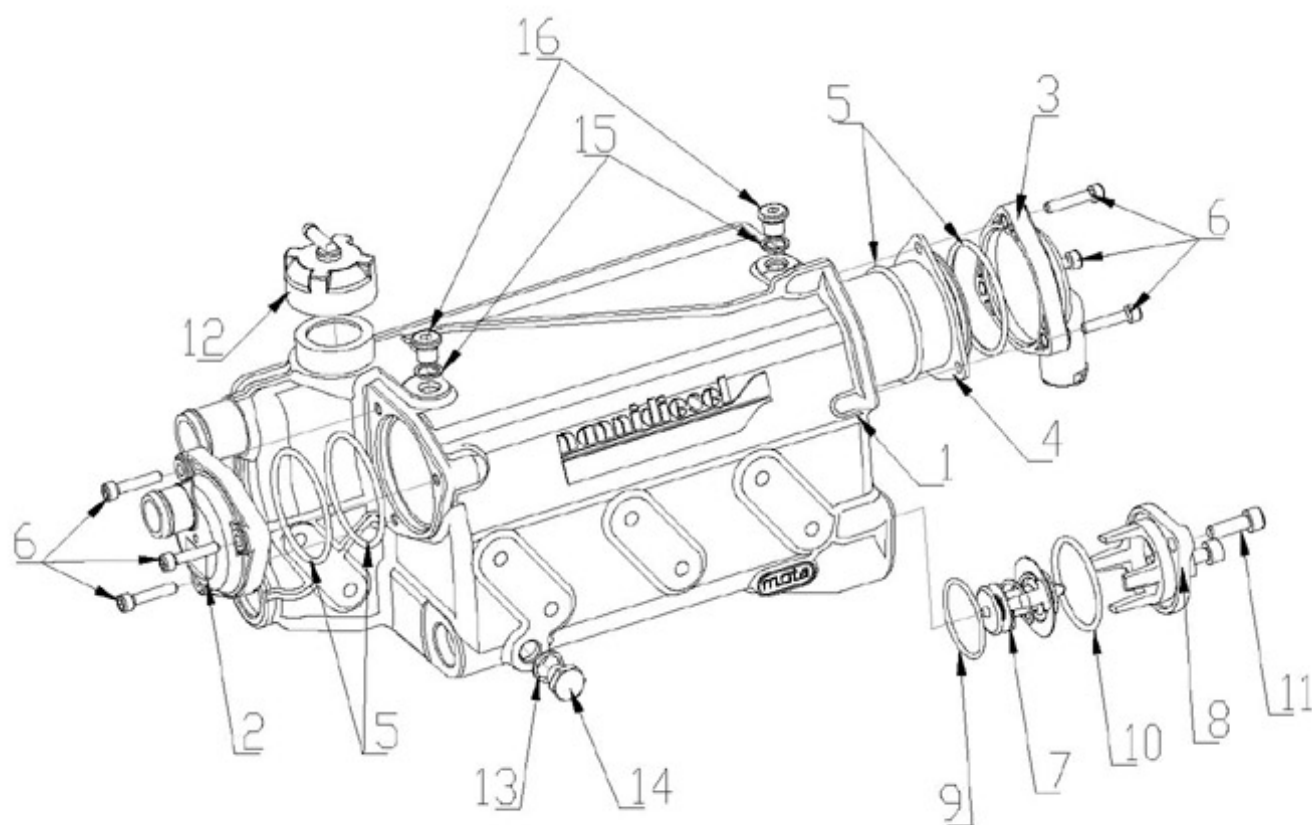

N4.38 STANDARD ENGINE / HEAT EXCHANGER - DETAILS

Part number	Item	Désignation article	Quantity
970313275	2	COVER, WATER INLET	1
970313276	3	COVER, WATER INLET	1
970313733	4	Heat exchanger - spare parts Standard	1
48418183	5	O RING	4
970634037	6	BOLT,SOCK M 6X 30	6
970313177	7	THERMOSTAT	1
970313178	8	COVER	1
48418184	9	O RING	1
48418185	10	O RING	1
970498003	11	BOLT,SOCK M 8X 25	2
970313176	12	FILLING PRESSURE CAP	1
970300306	13	GASKET,RING D14	1
970875506	14	PLUG	1
970300325	15	RING,SEAL D12	2
970314998	16	PLUG	2