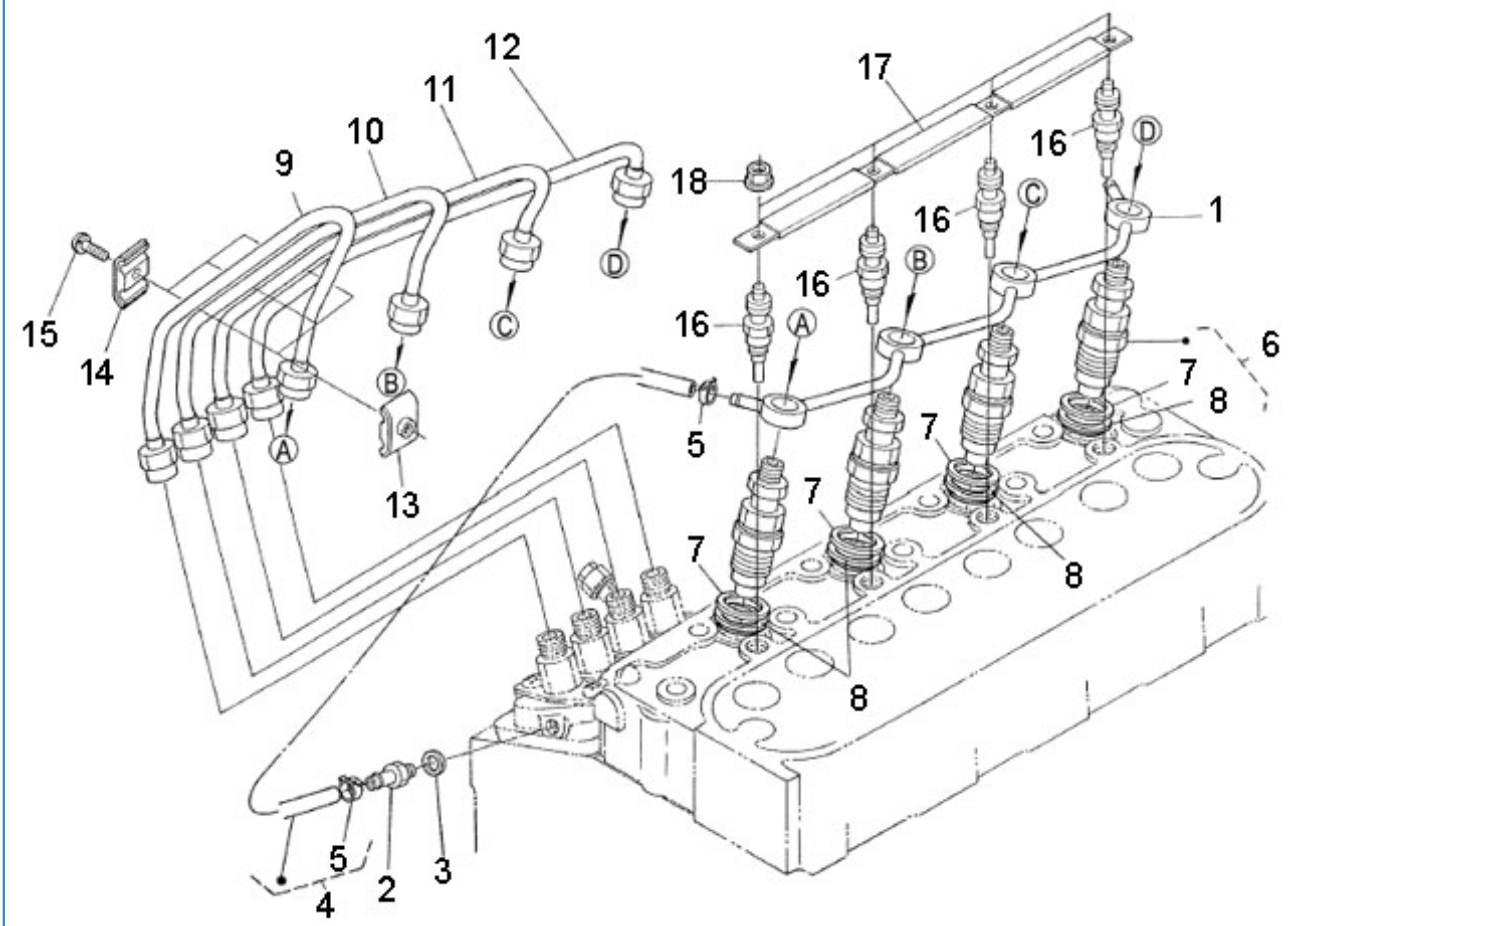

N4.38 STANDARD ENGINE / INJECTION NOZZLES AND PIPES

Part number	Item	Désignation article	Quantity
970302813	1	PIPE,FUEL OVERFLOW N01 CPL.	1
970142104	2	NOZZLE, FUEL OVERFLOW LINE	1
970150403	3	RING,SEAL	1
970142103	4	PIPE, FUEL OVERFLOW N02 CPL	1
970492305	5	CLAMP,HOSE	2
970313508	6	KIT HOLDER,NOZZLE	4
970142109	7	GHASKET, RING INJECTORS	4
970307388	8	SEAL,HEAT	4
970302817	9	LINE,FUEL CYL.N01 4.150	1
970302818	10	LINE,FUEL CYL.N02 4.150	1
970302819	11	LINE,FUEL CYL.N03 4.150	1
970302820	12	LINE,FUEL CYL.N04 4.150	1
970142114	13	CLAMP,FUEL LINES 1+2	3
970142115	14	CLAMP,FUEL-LINES 1+2	3
970492118	15	SCREW,M 5X 20 ROUND HEAD	3
970307591	16	GLOW PLUG	4
970302822	17	LINE,GLOWPLUG CPL.	1
970307593	18	NUT,FLANGE	4