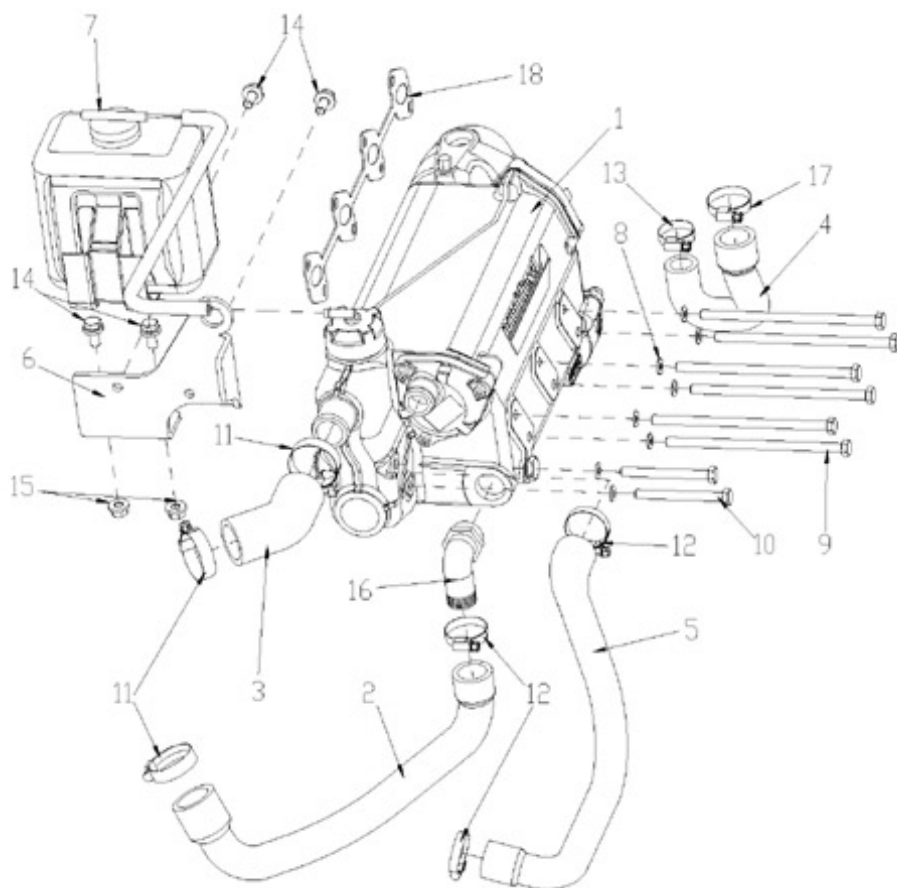

N4.38 STANDARD ENGINE / HEAT EXCHANGER

Part number	Item	Désignation article	Quantity
48300405	1	HEAT EXCHANGER	1
48328157	2	HOSE	1
48328156	3	HOSE	1
48328159	4	HOSE	1
48328158	5	HOSE	1
95310822	6	BRACKET	1
970313169	7	EXPANSION TANK	1
970302538	8	WASHER,PLAIN D 7	8
39160923	9	BOLT	6
39160924	10	BOLT	2
970300922	11	CLAMP,HOSE 26-38	3
970604526	12	CLAMP,HOSE 22-32	3
970301604	13	CLAMP,HOSE 15-24	1
39160661	14	BOLT	4
39460916	15	NUT	2
48505193	16	JOIN	1
970310214	17	CLAMP 20 X 32 X 9	1
970302777	18	GASKET,EXHAUST MANIFOLD 4.150	1