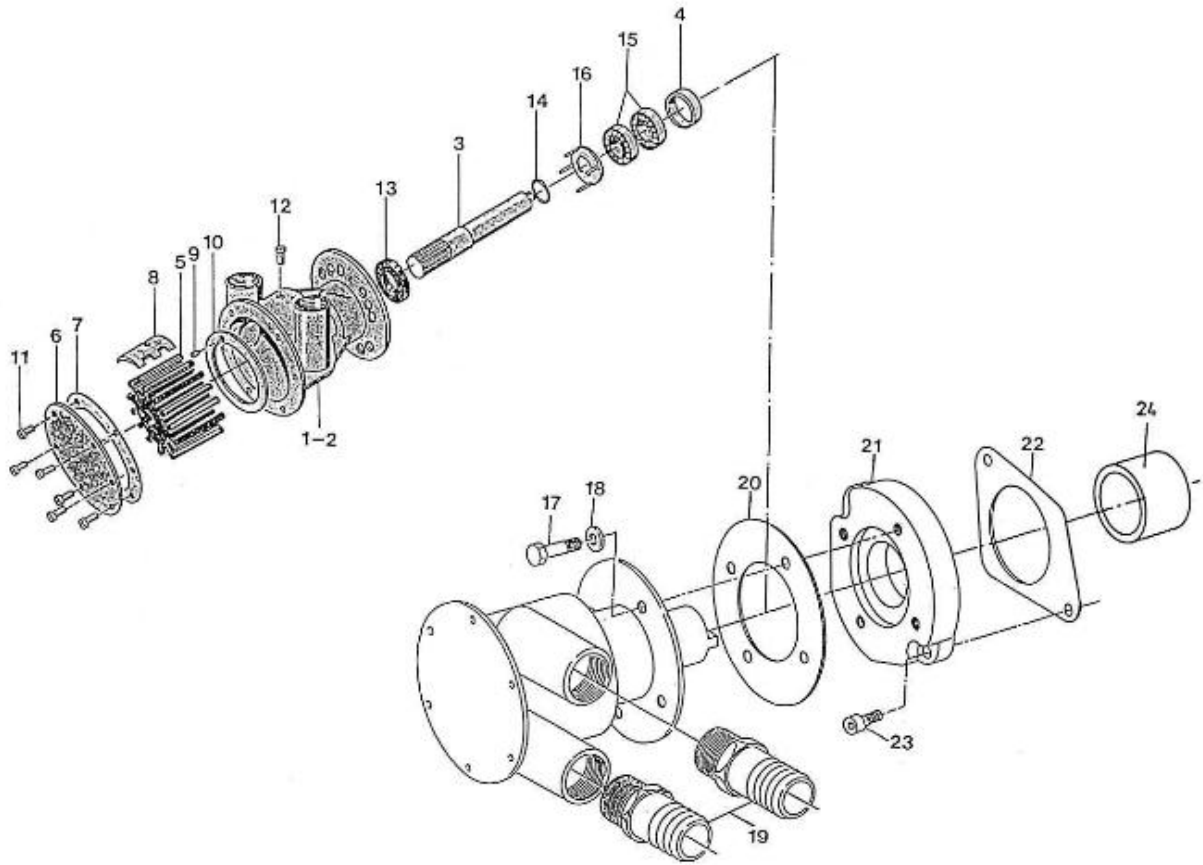

N4.38 STANDARD ENGINE / SEA WATER PUMP - DETAILS

Part number	Item	Désignation article	Quantity
970301725	1	PUMP,WATER F5B-9 4.190	1
970302154	3	SHAFT,WATER PUMP F5B-9	1
970303672	4	GUIDE,WATER PUMP F5B-9000	1
970604530	5	IMPELLER,WATER PUMP F 5B/-9	1
970303673	6	COVER,END W/PUMP F5B-9000	1
970604529	7	GASKET,F5B	1
970303674	8	CAM,WATER PUMP F5B-9000	1
970303675	9	PIN,WATER PUMP F5B-9000	1
970300891	10	PLATE,WEAR W/PUMP F5B-9000	1
970303677	11	SCREW,COVER W/PUMP F5B-9000	6
970303678	12	SCREW,CAM WATER PUMP F5B-9000	1
970614516	13	O-RING SEAL	1
970303679	14	O-RING,WATER PUMP F5B-9000	1
970770251	15	BEARING,BAIL WATER PUMP F5B-90	2
970303680	16	WASHER,WATER PUMP F5B-9000	1
970439910	17	BOLT,HEX M 6X 16	4
970609602	18	WASHER,CORRUGATED D 6	4
970604515	19	CONNECTION,HOSE HBW-20	2
970614511	20	GASKET,WATER PUMP F5B-9	1
970302606	21	FLANGE,WATER PUMP (S5)	1
970302610	22	GASKET,FLANGE W/PUMP (S5)	1
970604615	23	BOLT,SOCK M 6X 20	2
970307007	24	BEARING	1