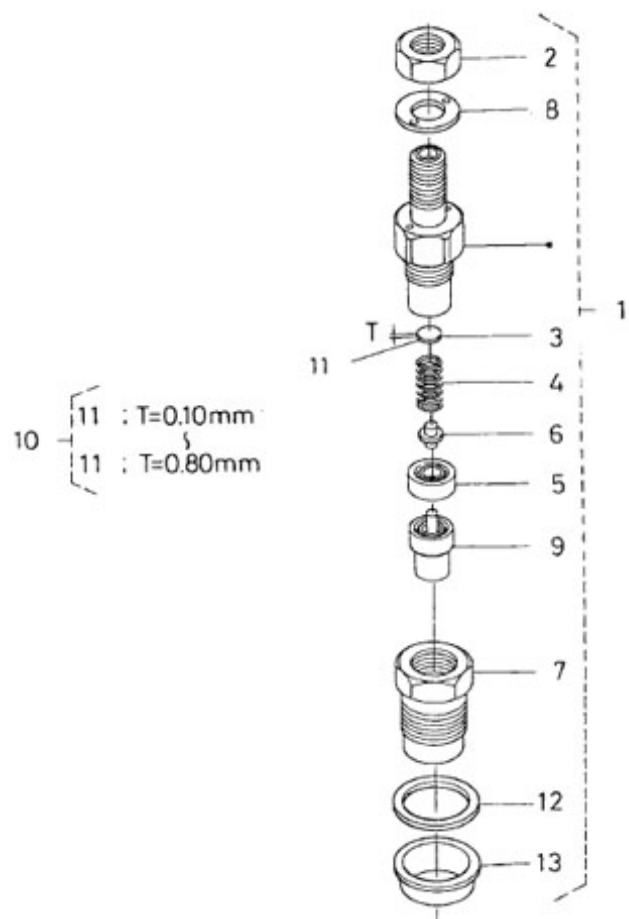

N4.38 STANDARD ENGINE / INJECTION NOZZLE

Part number	Item	Désignation article	Quantity
970313508	1	KIT HOLDER,NOZZLE	4
970310381	2	NUT	4
970310382	3	WASHER	4
970310383	4	SPRING,NOZZLE	4
970310384	5	SPACER	4
970310385	6	ROD,PUSH	4
970310386	7	NUT	4
970310387	8	WASHER	4
970314274	9	PIECE,NOZZLE	4
970310389	10	ASSY WASHER,ADJ.	4
970314204	11	WASHER,ADJUSTING	4
970314206	11	WASHER,ADJUSTING	4
970314199	11	WASHER,ADJUSTING	4
970314208	11	WASHER,ADJUSTING	4
970314201	11	WASHER,ADJUSTING	4
970314203	11	WASHER,ADJUSTING	4
970314205	11	WASHER,ADJUSTING	4
970314207	11	WASHER,ADJUSTING	4
970314200	11	WASHER,ADJUSTING	4
970314202	11	WASHER,ADJUSTING	4
970142109	12	GHASKET, RING INJECTORS	4
970307388	13	SEAL,HEAT	4