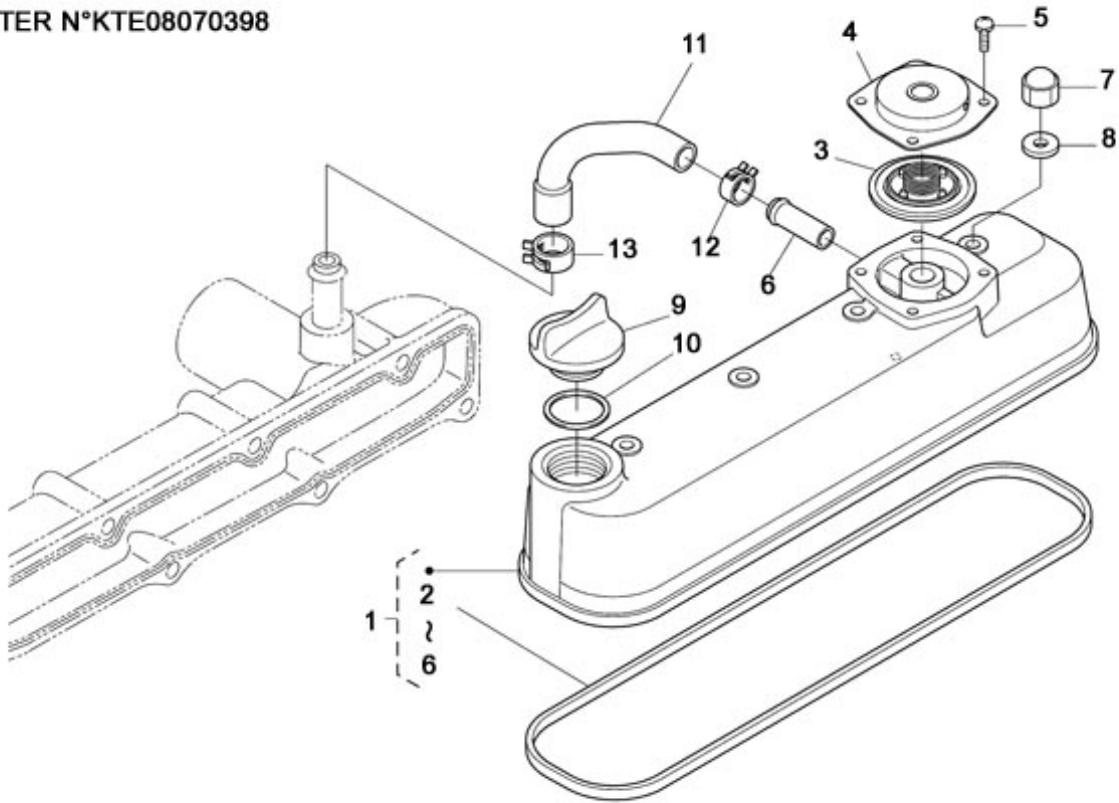

Filtre(s) :

- type: N4.38 STANDARD ENGINE

N4.38 STANDARD ENGINE / ENGINE BLOCK

Part number	Item	Désignation article	Quantity
970313446	1	COM, CRANKCASE	1
970140104	2	CAP, FREEZE	6
970301938	3	CAP,FREEZE	1
970140908	4	PLUG, CYL.HEAD 2.40	4
970310311	5	PLUG	1
970302703	6	PLUG,SOCK	3
970490108	7	PLUG,SOCK	2
970301903	8	PLUG	3
970301904	9	PLUG,EXPANSION	1
970140109	10	PIN, CYLINDRICAL	2
970490111	11	PIN,CYLINDRICAL	2
970310313	12	PIN,STRAIGHT	2
970490113	13	PIN,PIPE	2
970302706	14	PIN,PIPE	1
970302707	15	CAP,FREEZE	1
970314212	16	PIN,START SPRING	1
970310532	17	PLUG	1
970302709	18	BUSH,GOVERNOR GEAR	1
970301912	19	PLUG	1
970491131	20	WASHER,SEAL	1
970140114	21	PLUG, DRAIN -400	1
970851700	22	SWITCH,OIL	1
970313730	23	PLUG	1

N4.38 STANDARD ENGINE / CYLINDER HEAD COVER

AFTER N°KTE08070398

Part number	Item	Désignation article	Quantity
970302770	1	BREATHER,OIL CPL.4.150	1
970302765	2	GASKET,COVER CYL:HEAD 4.150	1
970302767	2	GASKET,BREATHER	2
970141325	3	BOLT, M6X35	2
970313503	3	COMP.VALVE,BREATHER	1
970313451	4	COVER,BREATHER	1
970302769	4	FILTER,BREATHER ELEMENT	1
970490307	5	SCREW,M 5X 10	4
970302766	5	PIPE,BREATHER	1
970313472	6	CLAMP,HOSE	2
970307535	6	HOSE	1
970490503	7	NUT,CAP	4
970302768	7	HOUSING,BREATHER ELEMENT	1
970302764	8	COVER,CYLINDER HEAD 4.150	1
970490505	8	GASKET,RING	4
970302765	9	GASKET,COVER CYL:HEAD 4.150	1
970313464	9	PLUG	1
970313804	10	O RING	1
970314223	10	PLUG	1
970312508	11	BREATHER HOSE	1
970490503	11	NUT,CAP	4
970490505	12	GASKET,RING	4
970312976	12	CLAMP,HOSE	1
970313472	13	CLAMP,HOSE	1
970313464	13	PLUG	1
970313804	14	O RING	1