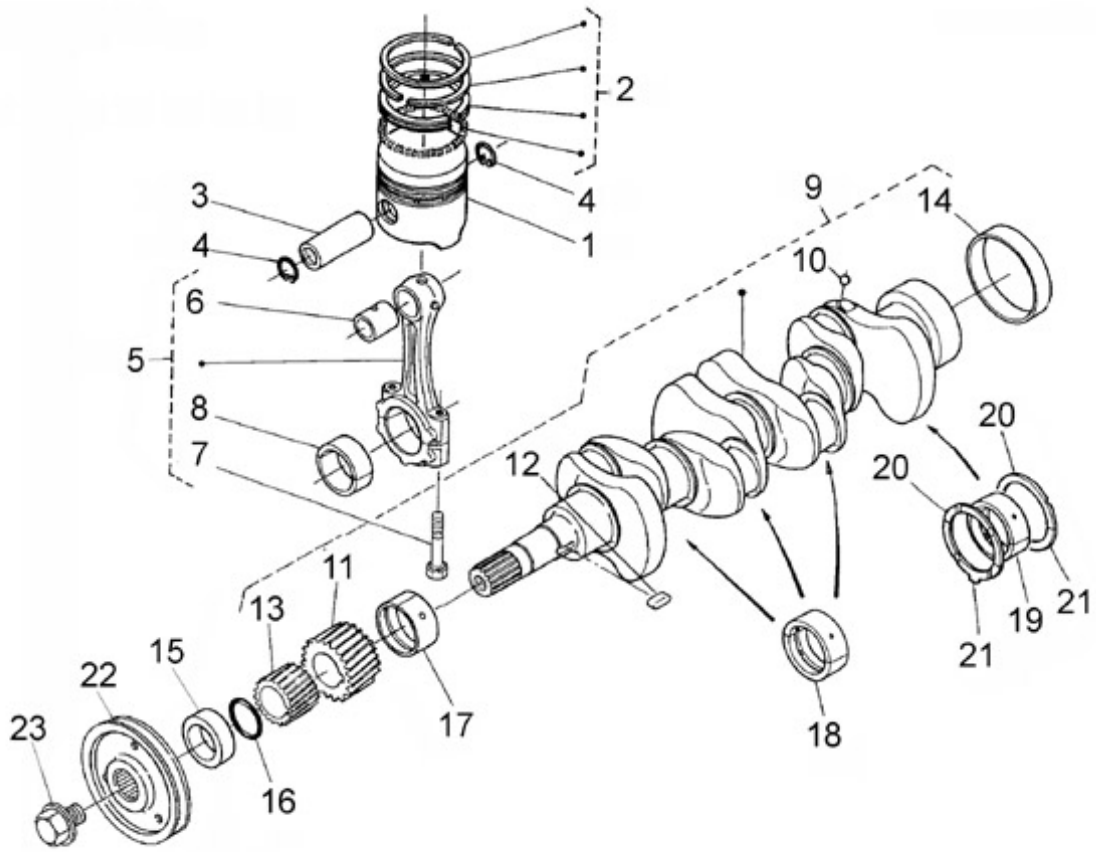

N4.38 STANDARD ENGINE / CRANKSHAFT-PISTONS

Part number	Item	Désignation article	Quantity
970302776	1	PISTON,+0,5	4
970315155	1	PISTON,4.150	4
970315022	2	PISTON RING KIT STD	4
970315452	2	PISTON RING KIT +0.5	4
970302890	3	PIN,PISTON	4
970302891	4	CIR-CLIP	8
970315488	5	ASSY ROD,CONNECTING	4
970302893	6	BUSH,CONN.ROD	4
970302894	7	BOLT,CONN.ROD	8
970302774	8	METAL,CONN.ROD -0.2MM -SET-	4
970302895	8	METAL,CONN.ROD STD.-SET-	4
970302775	8	METAL,CONN.ROD -0.4MM -SET-	4
970302896	9	CRANKSHAFT,CPL.4.150	1
970302897	10	BEARING,BALL	4
970304116	11	GEAR,CRANKSHAFT	1
970302899	12	KEY,FEATHER	1
970302900	13	GEAR,OIL PUMP DRIVE	1
970302901	14	SLEEVE,CRANKSHAFT	1
970302902	15	COLLAR,CRANKSHAFT	1
970302903	16	O-RING,CRANKSHAFT 4.150	1
970302779	17	METAL,CRANKSHAFT 1 -0,2	1
970302907	17	METAL,CRANKSHAFT 1 -0,4	1
970302904	17	METAL,CRANKSHAFT 1 STD.	1
970302905	18	METAL,CRANKSHAFT 2 STD. -SET-	3
970302909	18	METAL,CRANKSHAFT 2 -0,4 -SET-	3
970302908	18	METAL,CRANKSHAFT 2 -0,2 -SET-	3
970302911	19	METAL,CRANKSHAFT 3 -0,4 -SET-	1
970302910	19	METAL,CRANKSHAFT 3 -0,2 -SET-	1
970315453	19	METAL,CRANKSHAFT	1
970302912	20	METAL,SIDE 1 +0,4	2
970301974	20	METAL,SIDE 1	2
970307345	20	METAL,SIDE 1-02	2
970301975	21	METAL,SIDE 2	2
970302913	21	METAL,SIDE 2 +0,4	2
970302409	21	METAL,SIDE 2 +0,2	2
970307072	22	PULLEY,FAN DRIVE	1
970307073	23	BOLT	1