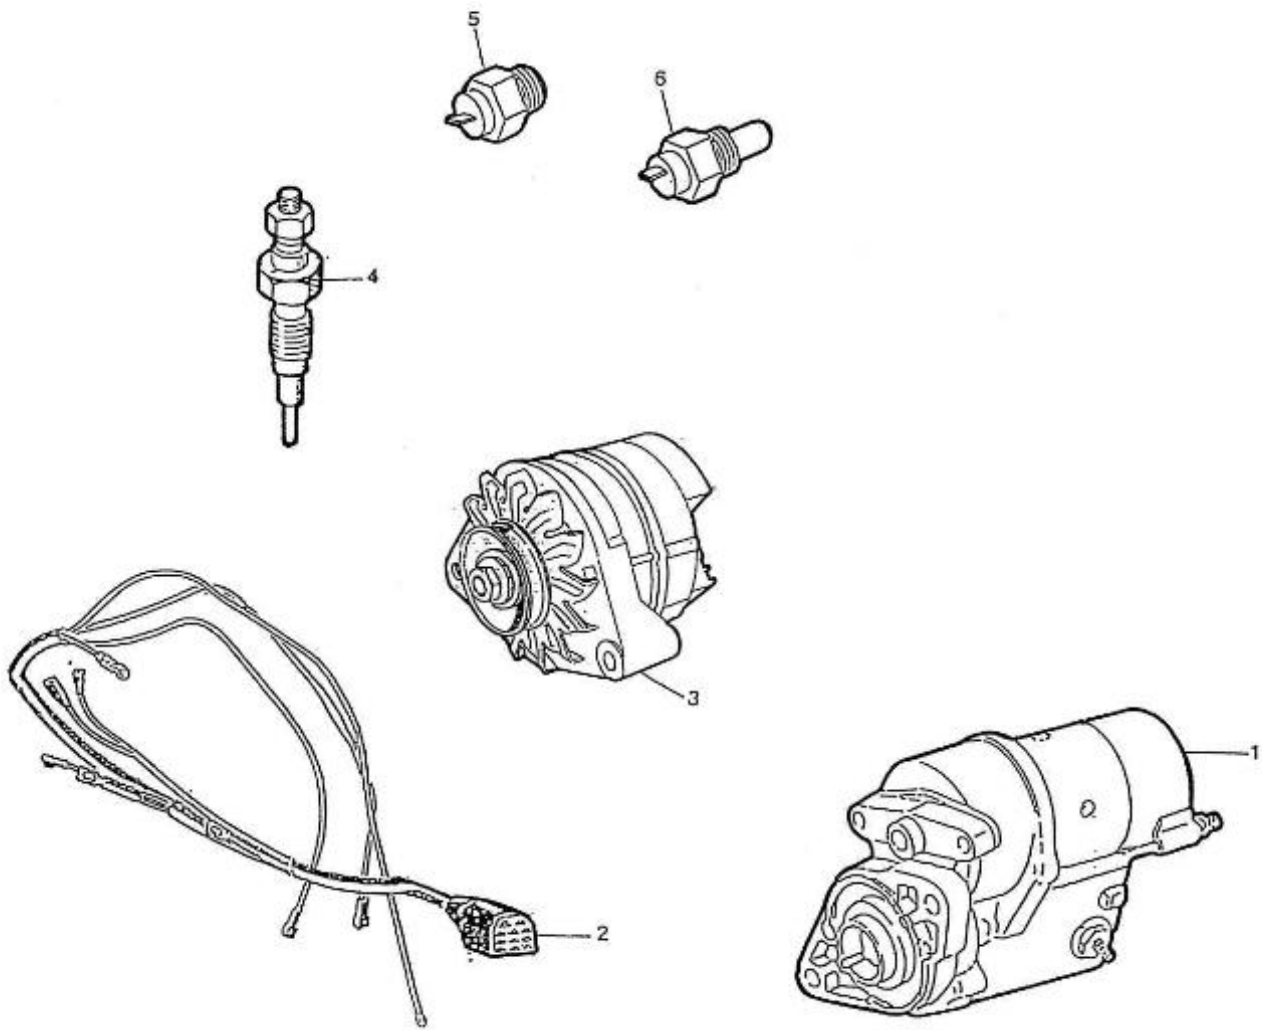

N4.38 STANDARD ENGINE / ELECTRICAL EQUIPMENTS

Part number	Item	Désignation article	Quantity
970313218	1	ASSY STARTER	1
970302661C	2	WIRING	1
970307522	3	ALTERNATOR,14V-60A	1
970307591	4	GLOW PLUG	1
970851700	5	SWITCH,OIL	1
970304054	6	TEMPERATURE SWITCH 1/8 1P 97	1