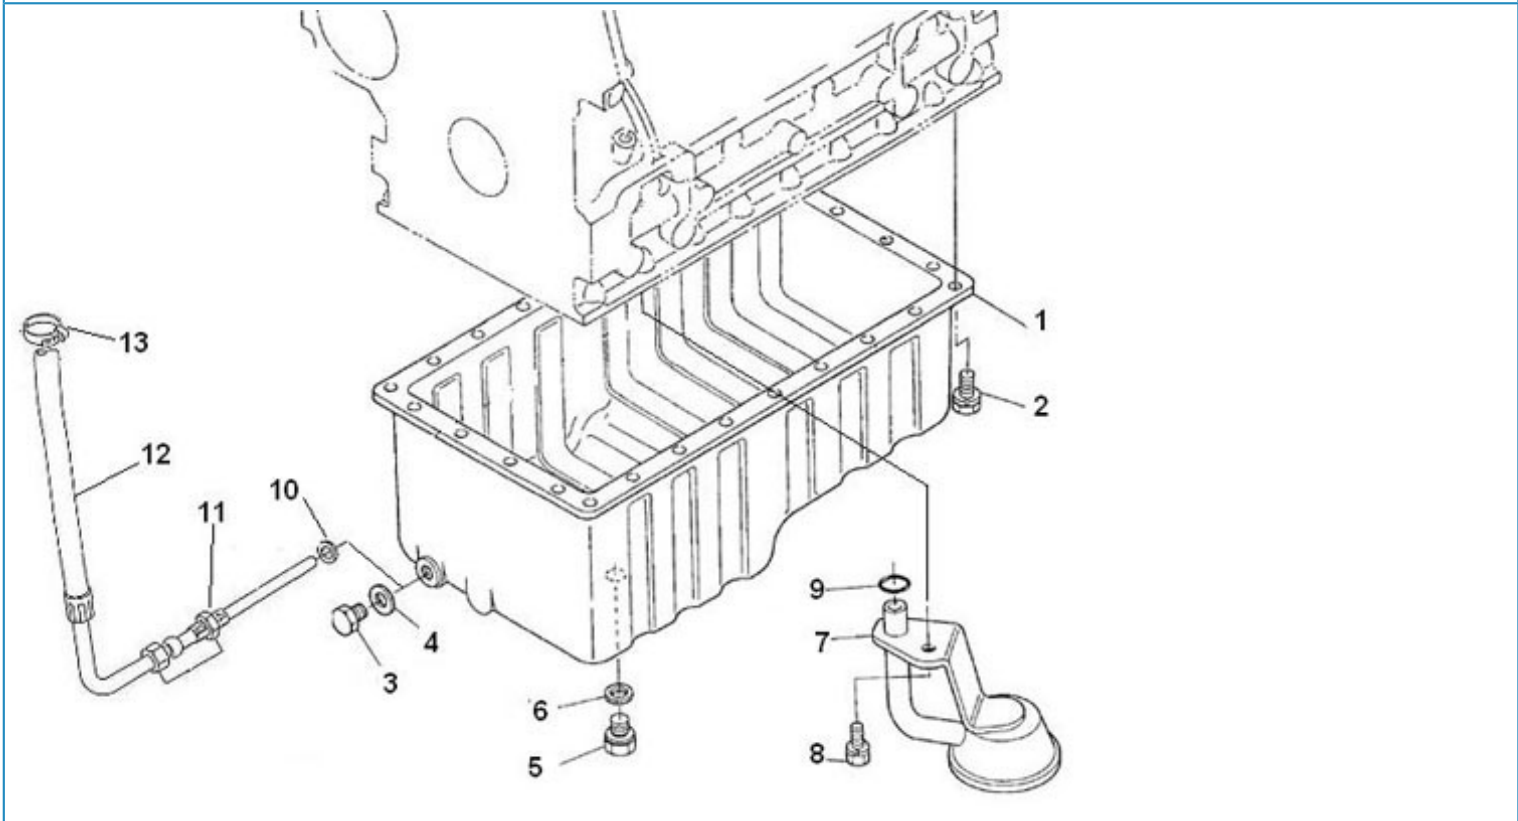

N4.38 STANDARD ENGINE / OIL SUMP - OIL PUMP

Part number	Item	Désignation article	Quantity
970302710	1	PAN,OIL 4.150	1
970310351	2	BOLT	26
970140123	2	BOLT ,M 6X12	26
970312825	3	PLUG,DRAIN	1
970150128	4	WASHER,DRAIN PLUG	1
970314236	5	PLUG,DRAIN	1
970313531	6	GASKET	1
970310374	6	GASKET,COPPER	1
970302714	7	FILTER,OIL PAN 4.150	1
970490919	8	BOLT,M 8X 16	1
970301951	9	O-RING	1
970300199	10	GASKET,RING D16	1
970310027	11	CONNECTION	1
970304001	12	HOSE,OIL EXTRACTION 4.150 CPL.	1
970439306	13	CLAMP	1